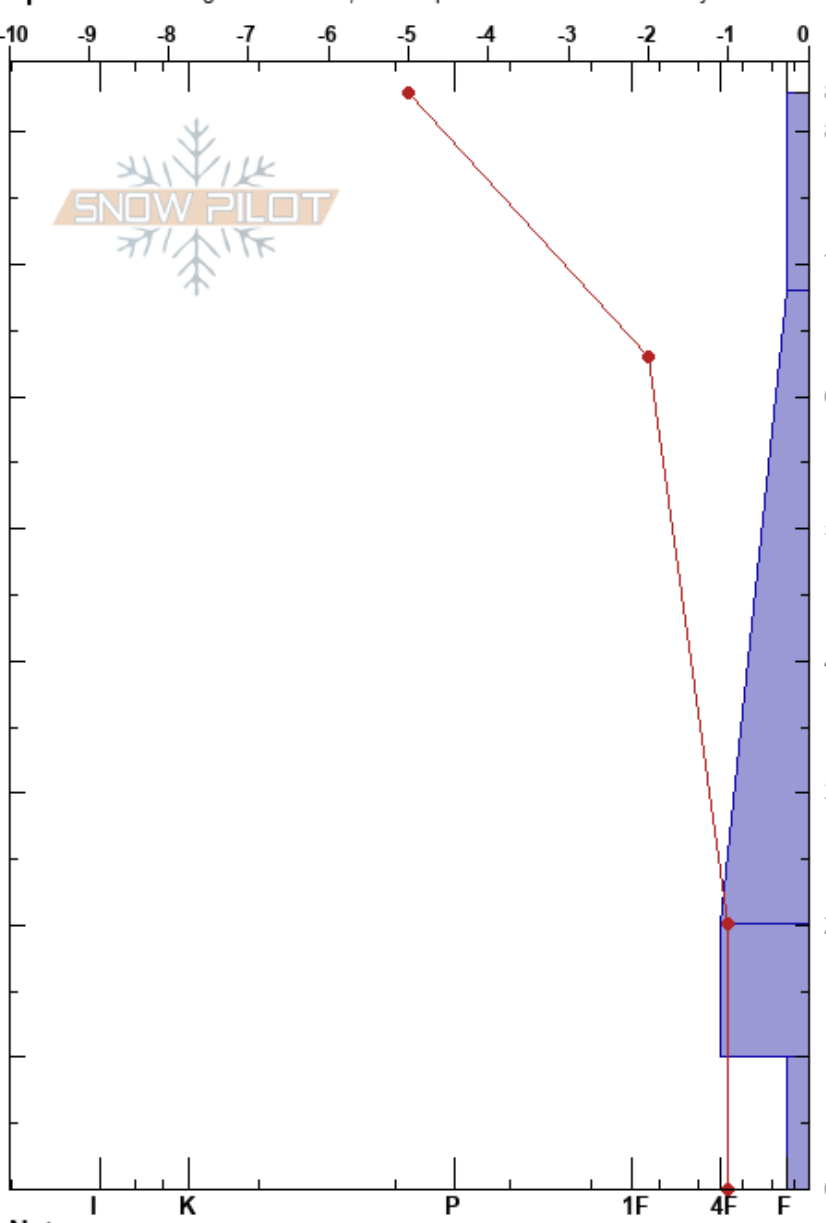

Log Chute start zone  
 San Juan Range  
 CO  
 Elevation: 11850 ft  
 Aspect:  
 Specifics: Pit dug in a Ski Area; Pit is representative of backcountry

Jacqueline Kearney  
 12/13/2024 - 3:00pm  
 Co-ord: 37.90345N, -107.82629W  
 Slope Angle:  
 Wind Loading:

Stability: Fair  
 Air Temperature: -13°C  
 Sky Cover: SCT  
 Precipitation: NO  
 Wind: Calm  
 HS:83  
 PF:50  
 PS:20  
 68-20cm: Problematic layer

Form	Crystal		$\rho$ kg/m <sup>3</sup>	Stability tests & Layer comments
	Size	Moisture		
/	0.3-0.5			
□	2-3			← CT8, Q3 @60cm
□	3-4			
□	1-2			