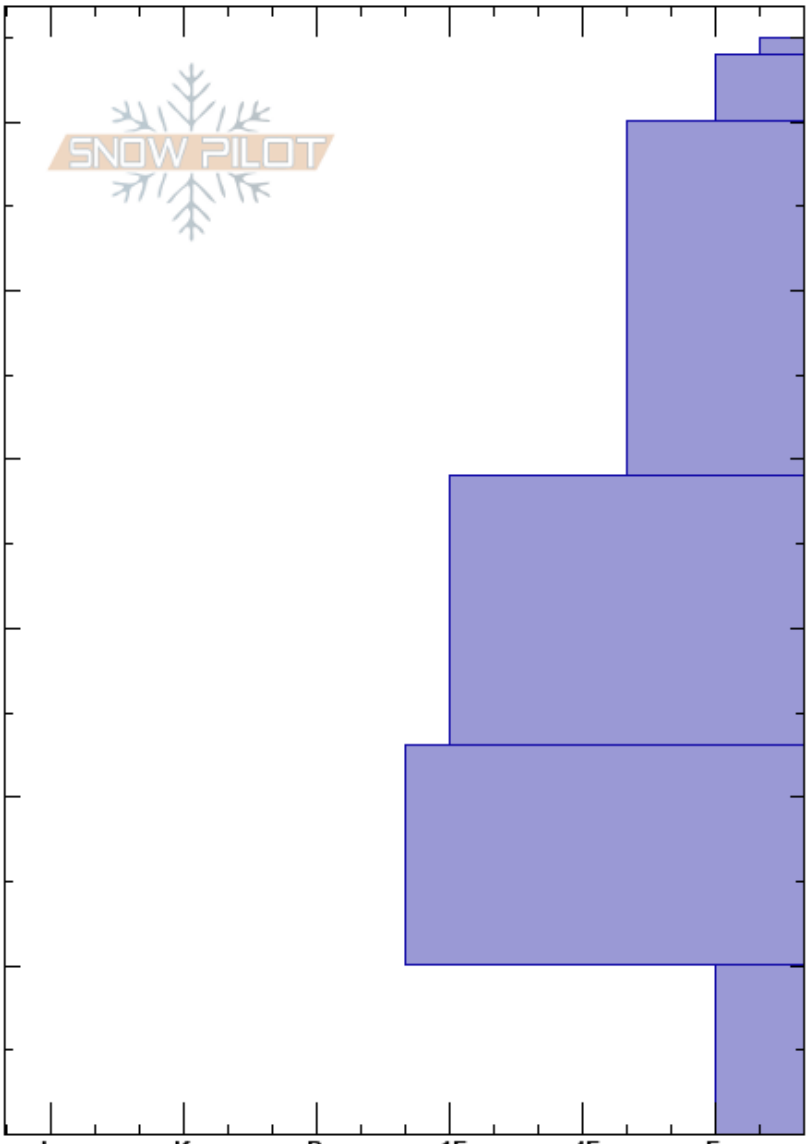

Avalanche Peak NNW
Galena Pass
ID
Elevation: 9300 ft
Aspect: N
Specifics:

Zachary Miller
12/13/2024 - 12:30pm
Co-ord: 43.89173N, -114.71375W
Slope Angle: 15°
Wind Loading:

Stability: Good
Air Temperature:
Sky Cover: BKN
Precipitation: NO
Wind: Calm
HS:65
Layer Notes:
10-0cm: Problematic layer

Elevation (ft)	Crystal		ρ kg/m ³	Stability tests & Layer comments
	Form	Size		
65	+			
65	+			
65	/			
50	∅	1-2		
30	⊖	0.5-1		
20	⊖	0.5		
10	□	2-3		←ECTN26 @5cm non-planar

Notes: