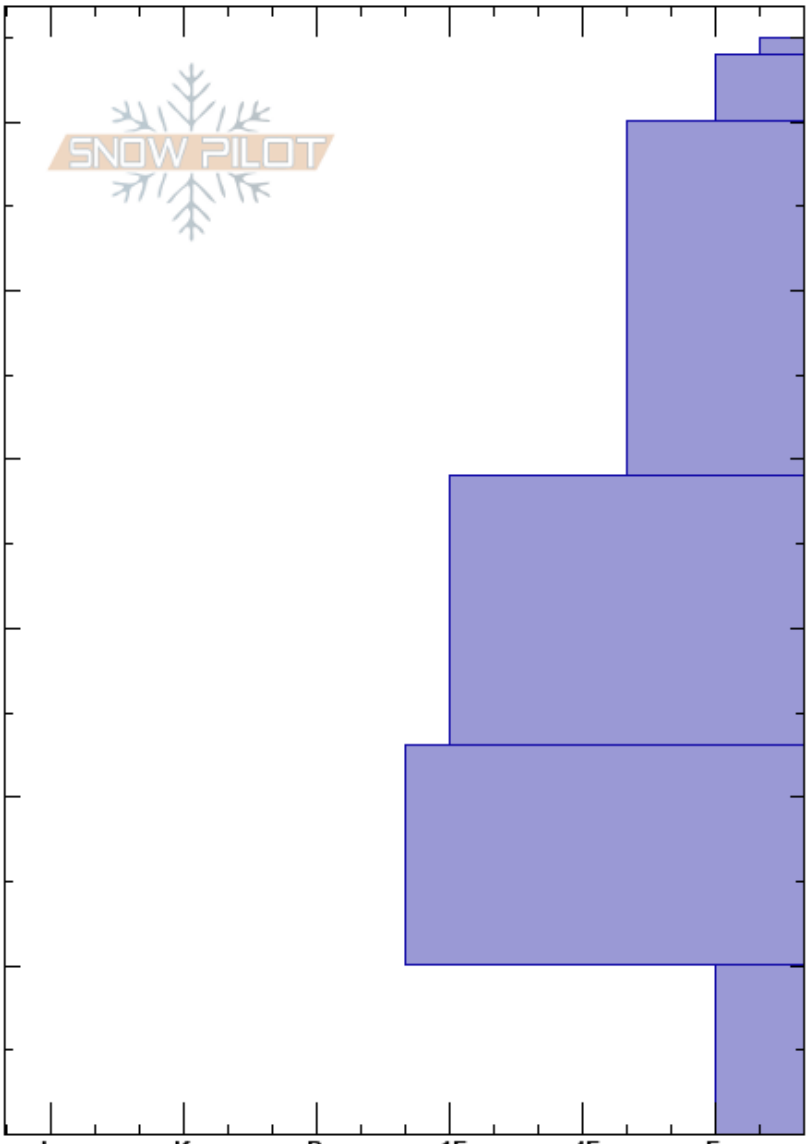

Avalanche Peak NNW
Galena Pass
ID
Elevation: 9300 ft
Aspect: N
Specifics:

Zachary Miller
12/13/2024 - 12:30pm
Co-ord: 43.89173N, -114.71375W
Slope Angle: 15°
Wind Loading:

Stability: Good HS:65
Air Temperature: 10-0cm: Problematic layer
Sky Cover: BKN
Precipitation: NO
Wind: Calm

Elevation (ft)	Crystal		Moisture	ρ kg/m ³	Stability tests & Layer comments
	Form	Size			
65	+				
65	+				
60	/				
50	∅	1-2			
30	⊖	0.5-1			
20	⊖	0.5			
10	□	2-3			←ECTN26 @5cm non-planar
0					

Notes: