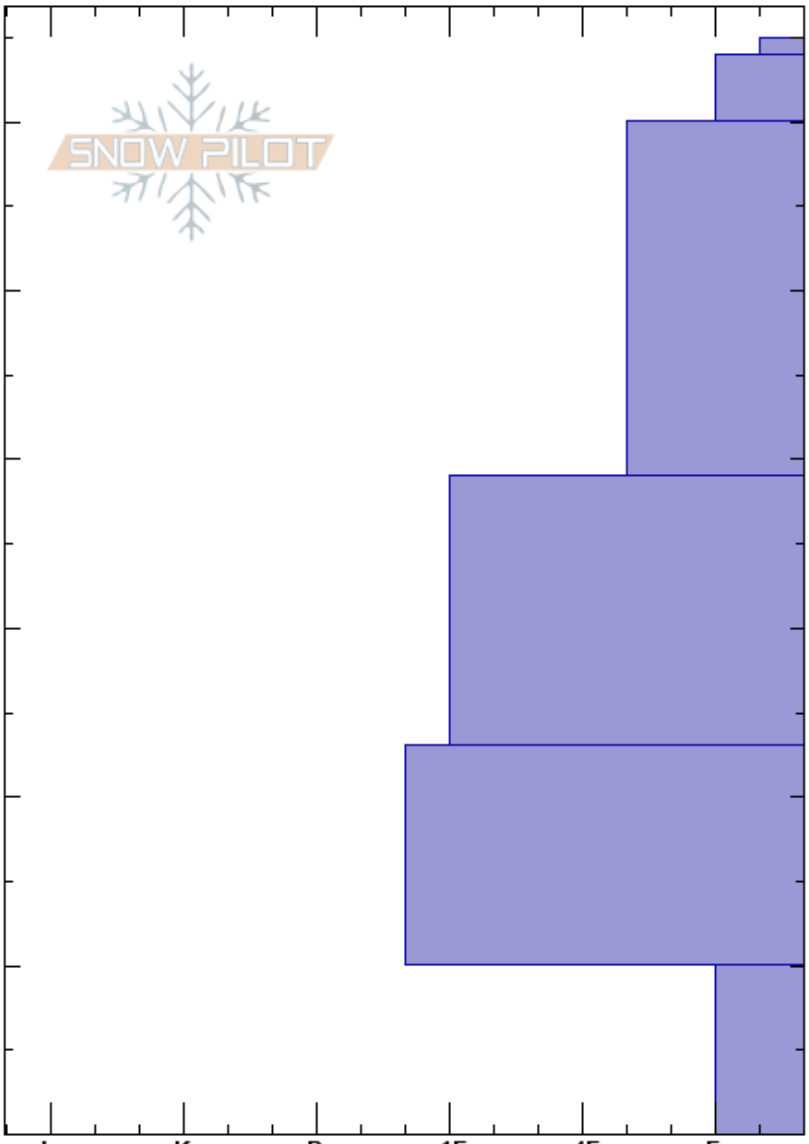

Avalanche Peak NNW
Galena Pass
ID
Elevation: 9300 ft
Aspect: N
Specifics:

Zachary Miller
12/13/2024 - 12:30pm
Co-ord: 43.89173N, -114.71375W
Slope Angle: 15°
Wind Loading:

Stability: Good HS:65
Air Temperature:
Sky Cover: BKN
Precipitation: NO
Wind: Calm
Layer Notes:
10-0cm: Problematic layer

Elevation (ft)	Crystal		ρ kg/m ³	Stability tests & Layer comments
	Form	Size		
65	+			
65	+			
65	/			
60				
50	∅	1-2		
40				
30	⊖	0.5-1		
20				
10	⊖	0.5		
0	□	2-3		← ECTN26 @5cm non-planar

Notes: