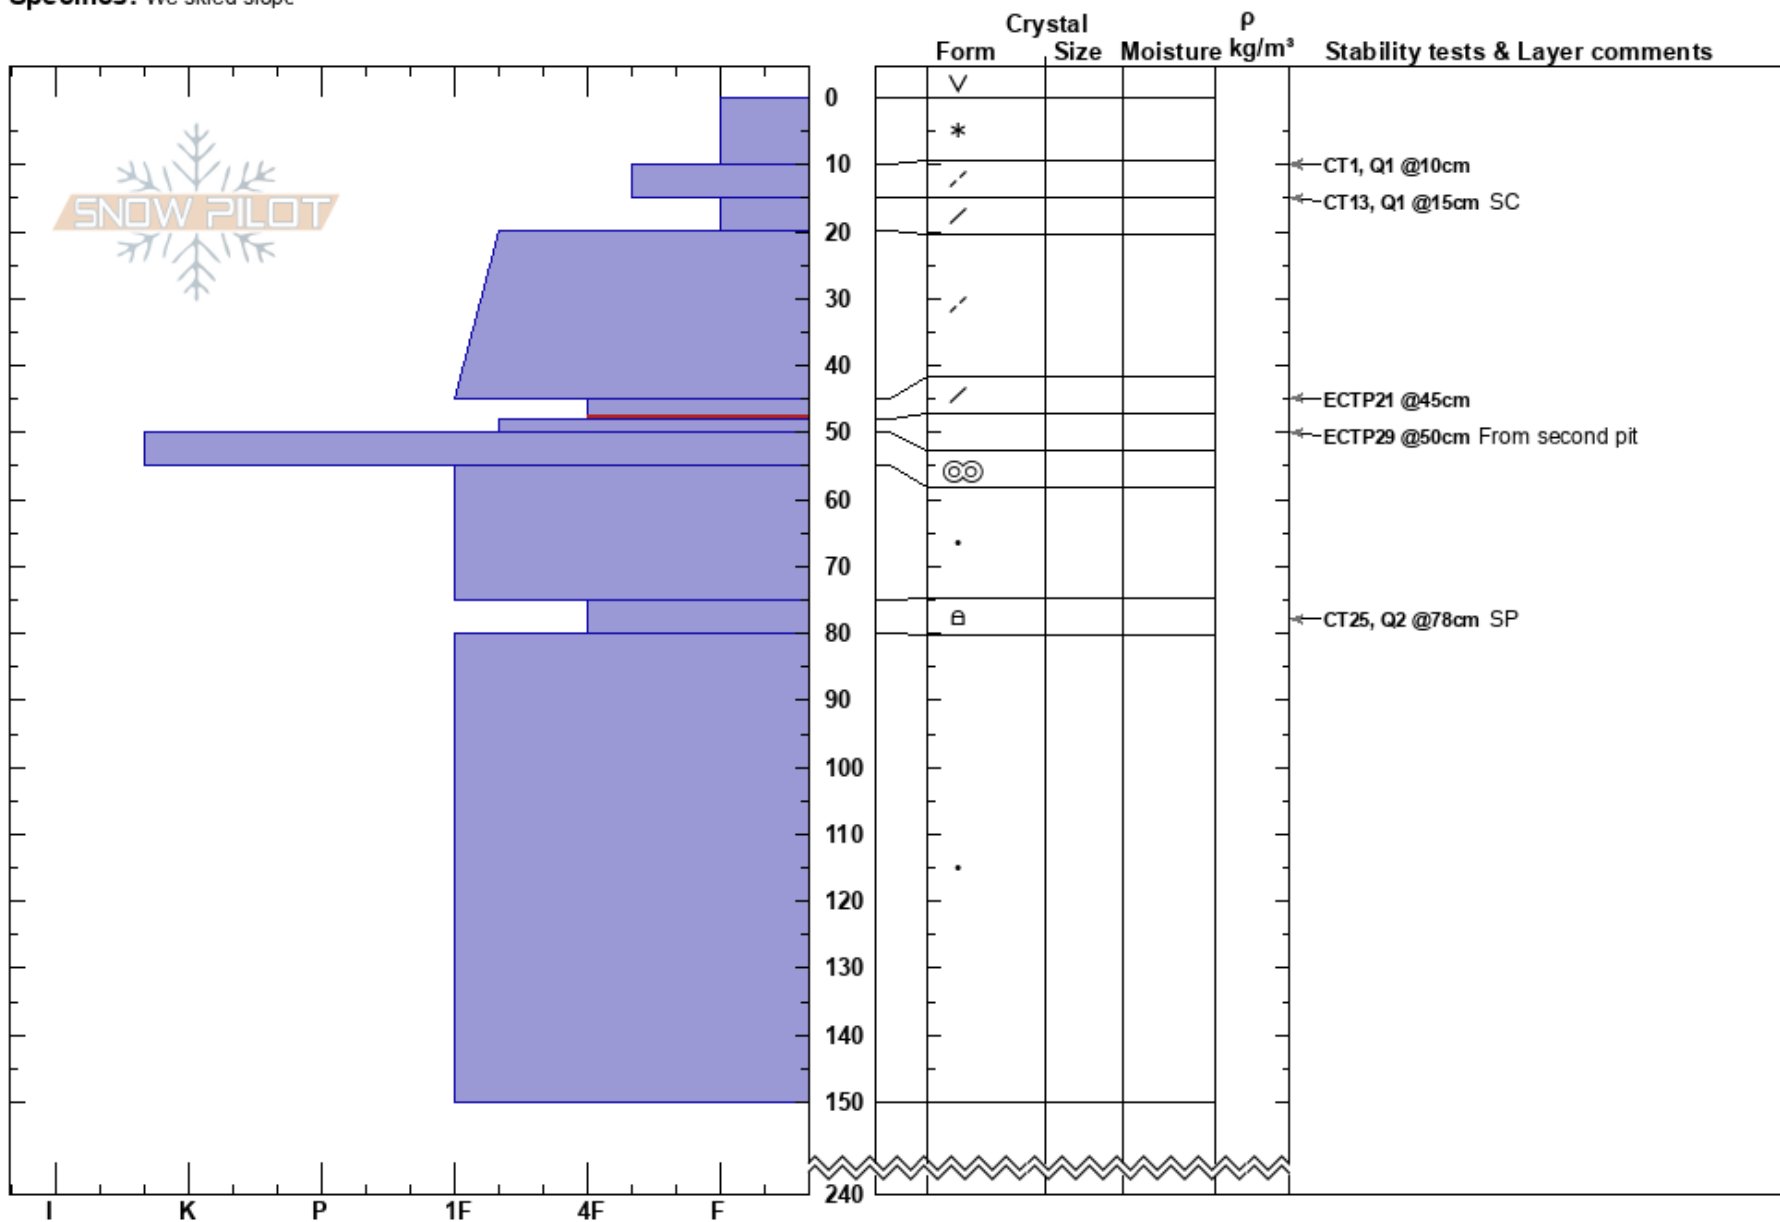

Sunburst WSW
 Kenai Mountains
 AK
 Elevation: 3200 ft
 Aspect: SW
 Specifics: We skied slope

Jamie Brown
 12/13/2024 - 2:20pm
 Co-ord:
 Slope Angle: 28°
 Wind Loading: no

Stability:
 Air Temperature: 20°F
 Sky Cover: CLR
 Precipitation: NO
 Wind: Calm

HS:240
 PF:19 45-48cm:Problematic layer
 PS:9

Notes: