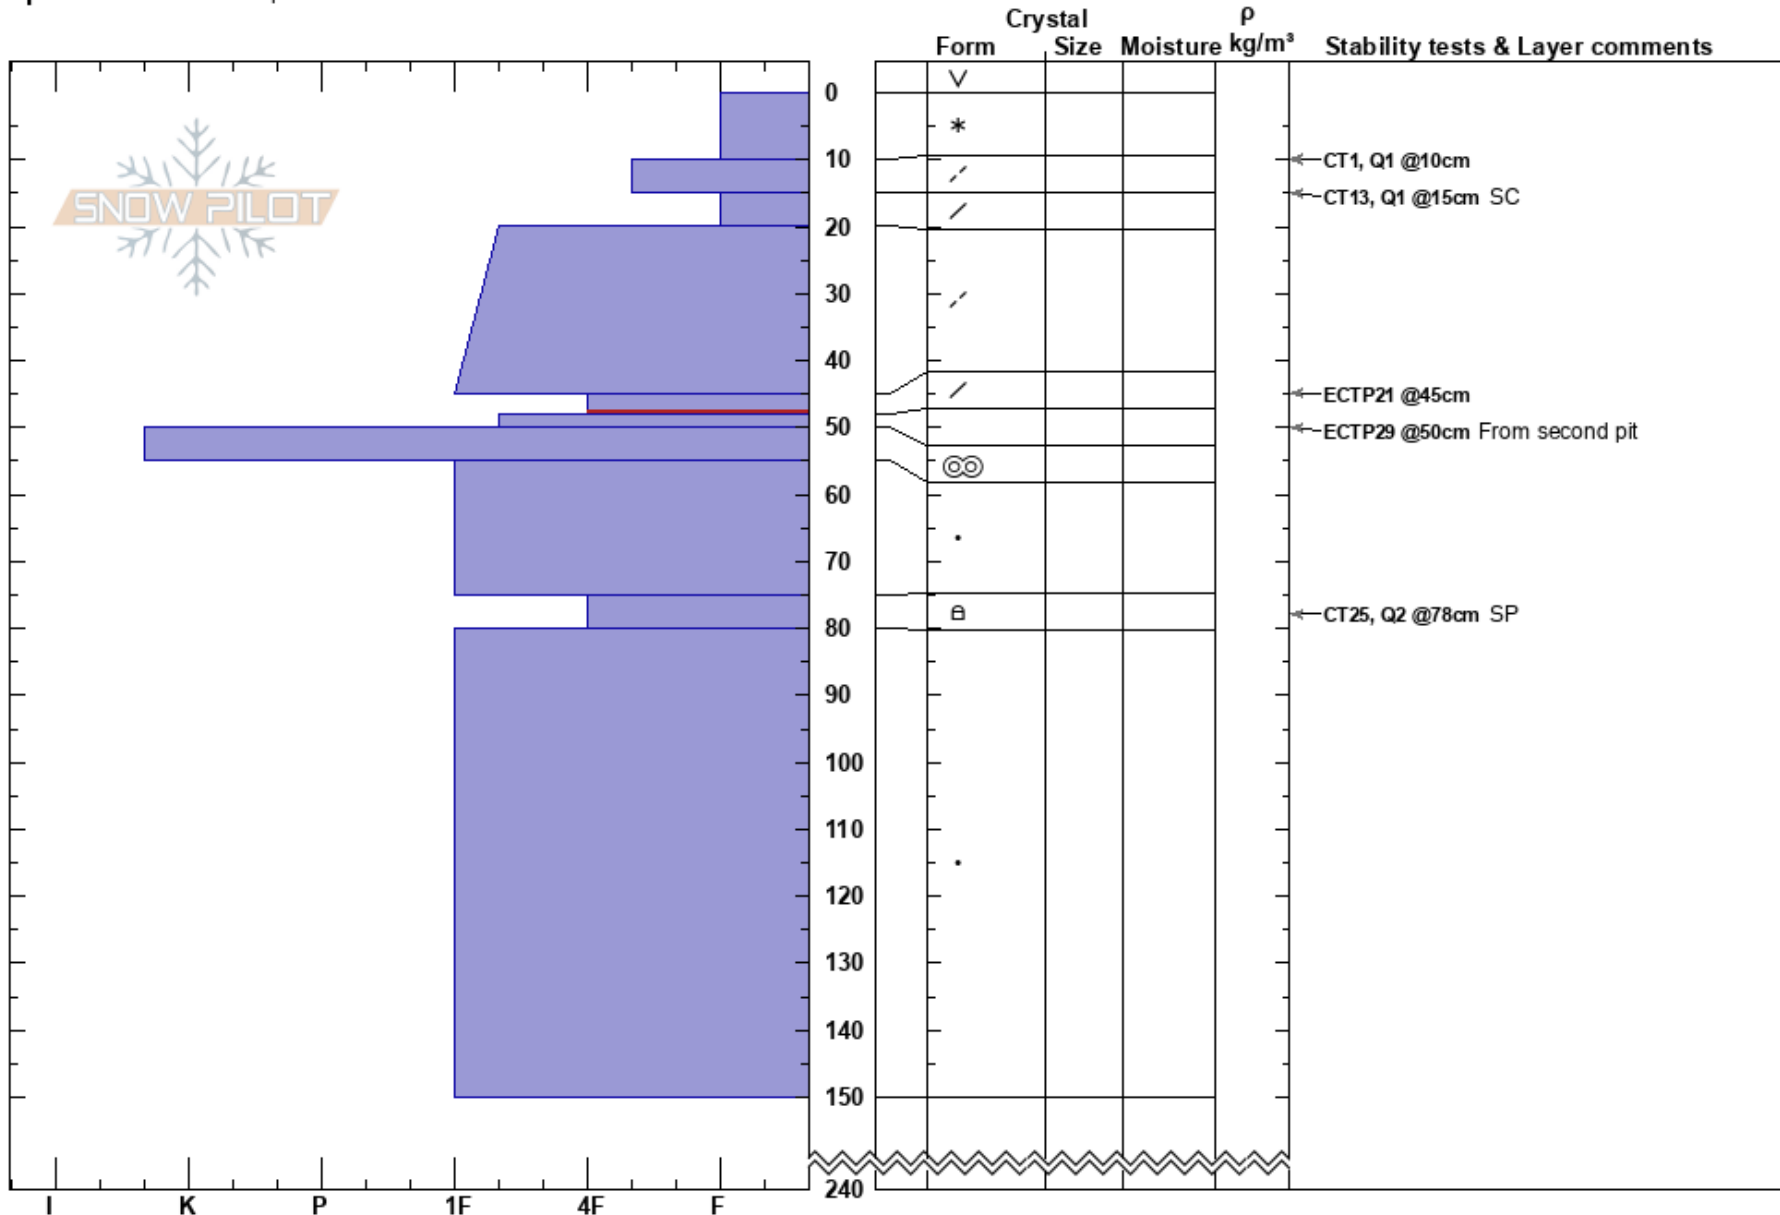

Sunburst WSW
 Kenai Mountains
 AK
 Elevation: 3200 ft
 Aspect: SW
 Specifics: We skied slope

Jamie Brown
 12/13/2024 - 2:20pm
 Co-ord:
 Slope Angle: 28°
 Wind Loading: no

Stability:
 Air Temperature: 20°F
 Sky Cover: CLR
 Precipitation: NO
 Wind: Calm

HS:240
 PF:19 45-48cm:Problematic layer
 PS:9

Notes: