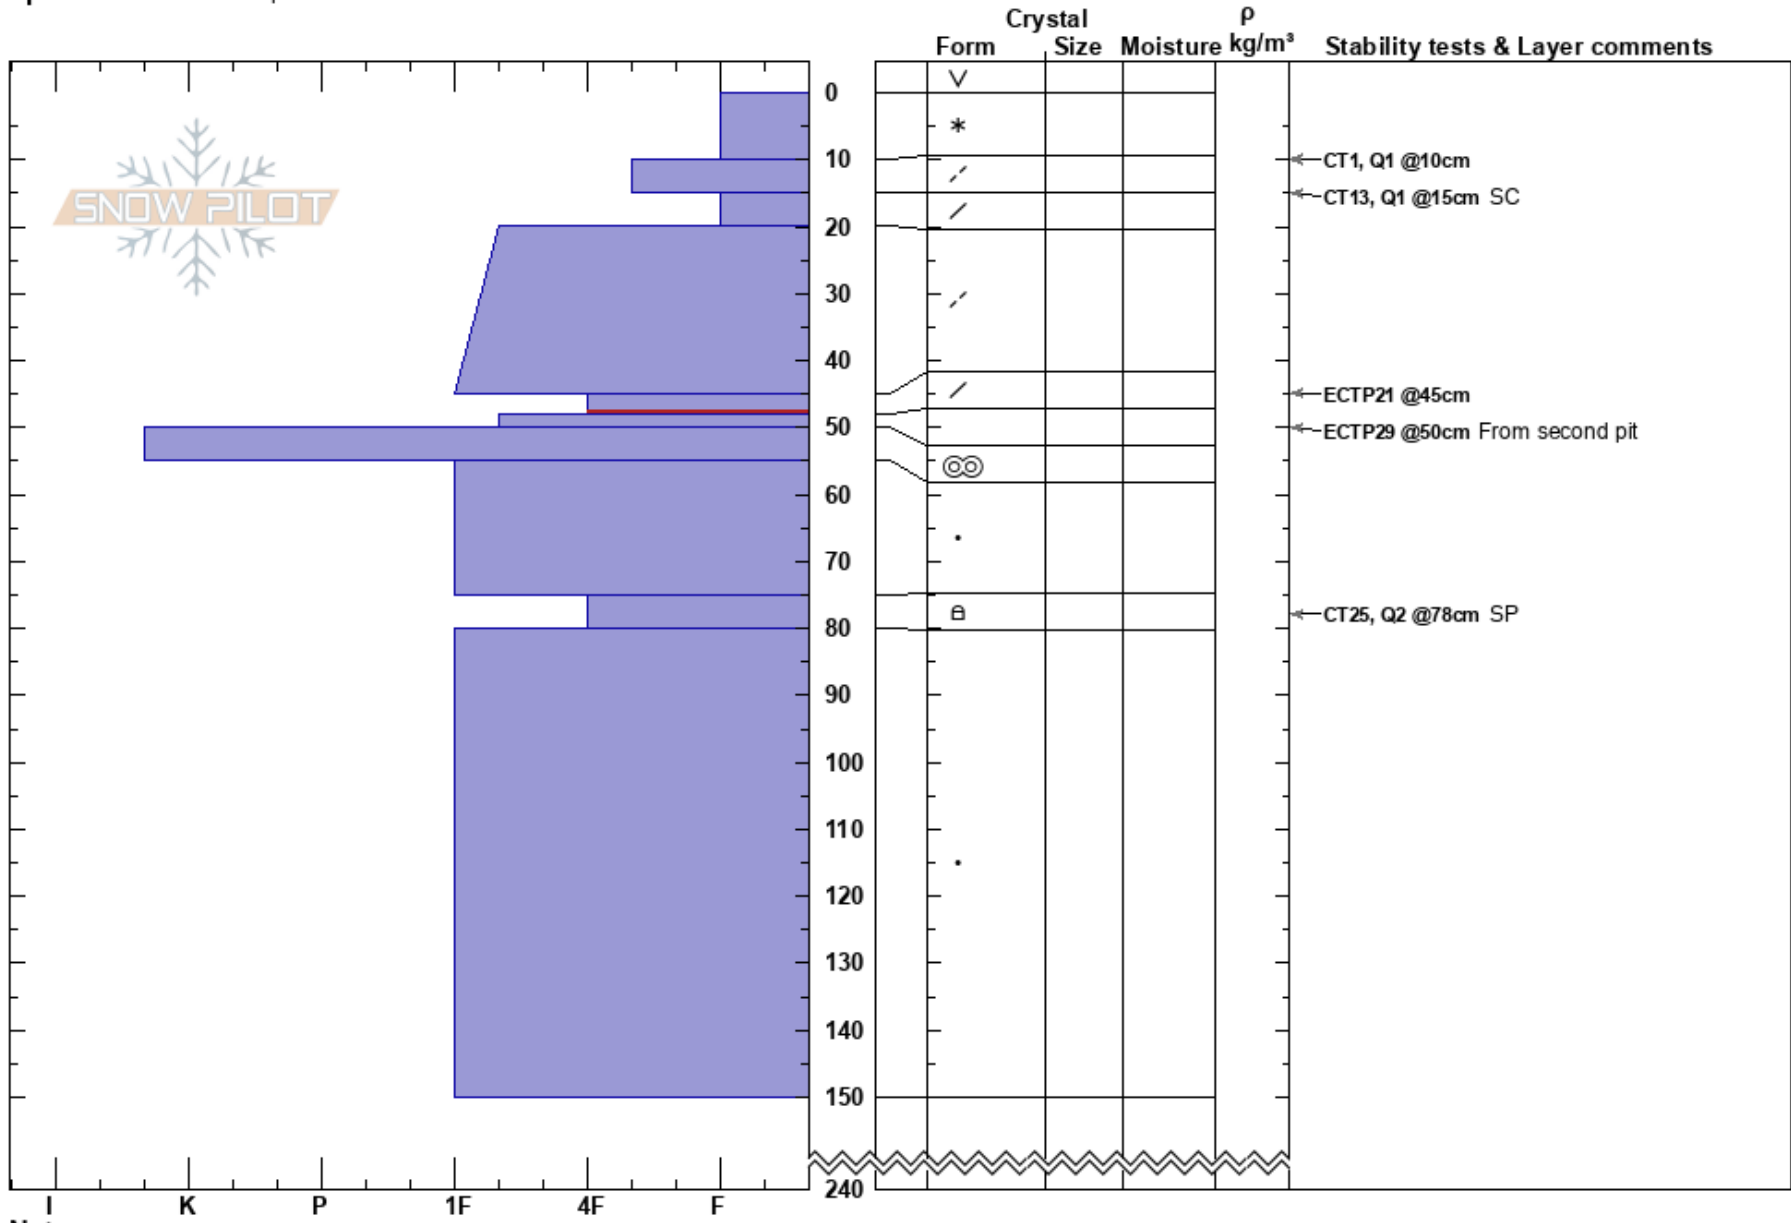

Sunburst WSW
 Kenai Mountains
 AK
 Elevation: 3200 ft
 Aspect: SW
 Specifics: We skied slope

Jamie Brown
 12/13/2024 - 2:20pm
 Co-ord:
 Slope Angle: 28°
 Wind Loading: no

Stability:
 Air Temperature: 20°F
 Sky Cover: CLR
 Precipitation: NO
 Wind: Calm
 HS:240
 PF:19 45-48cm:Problematic layer
 PS:9