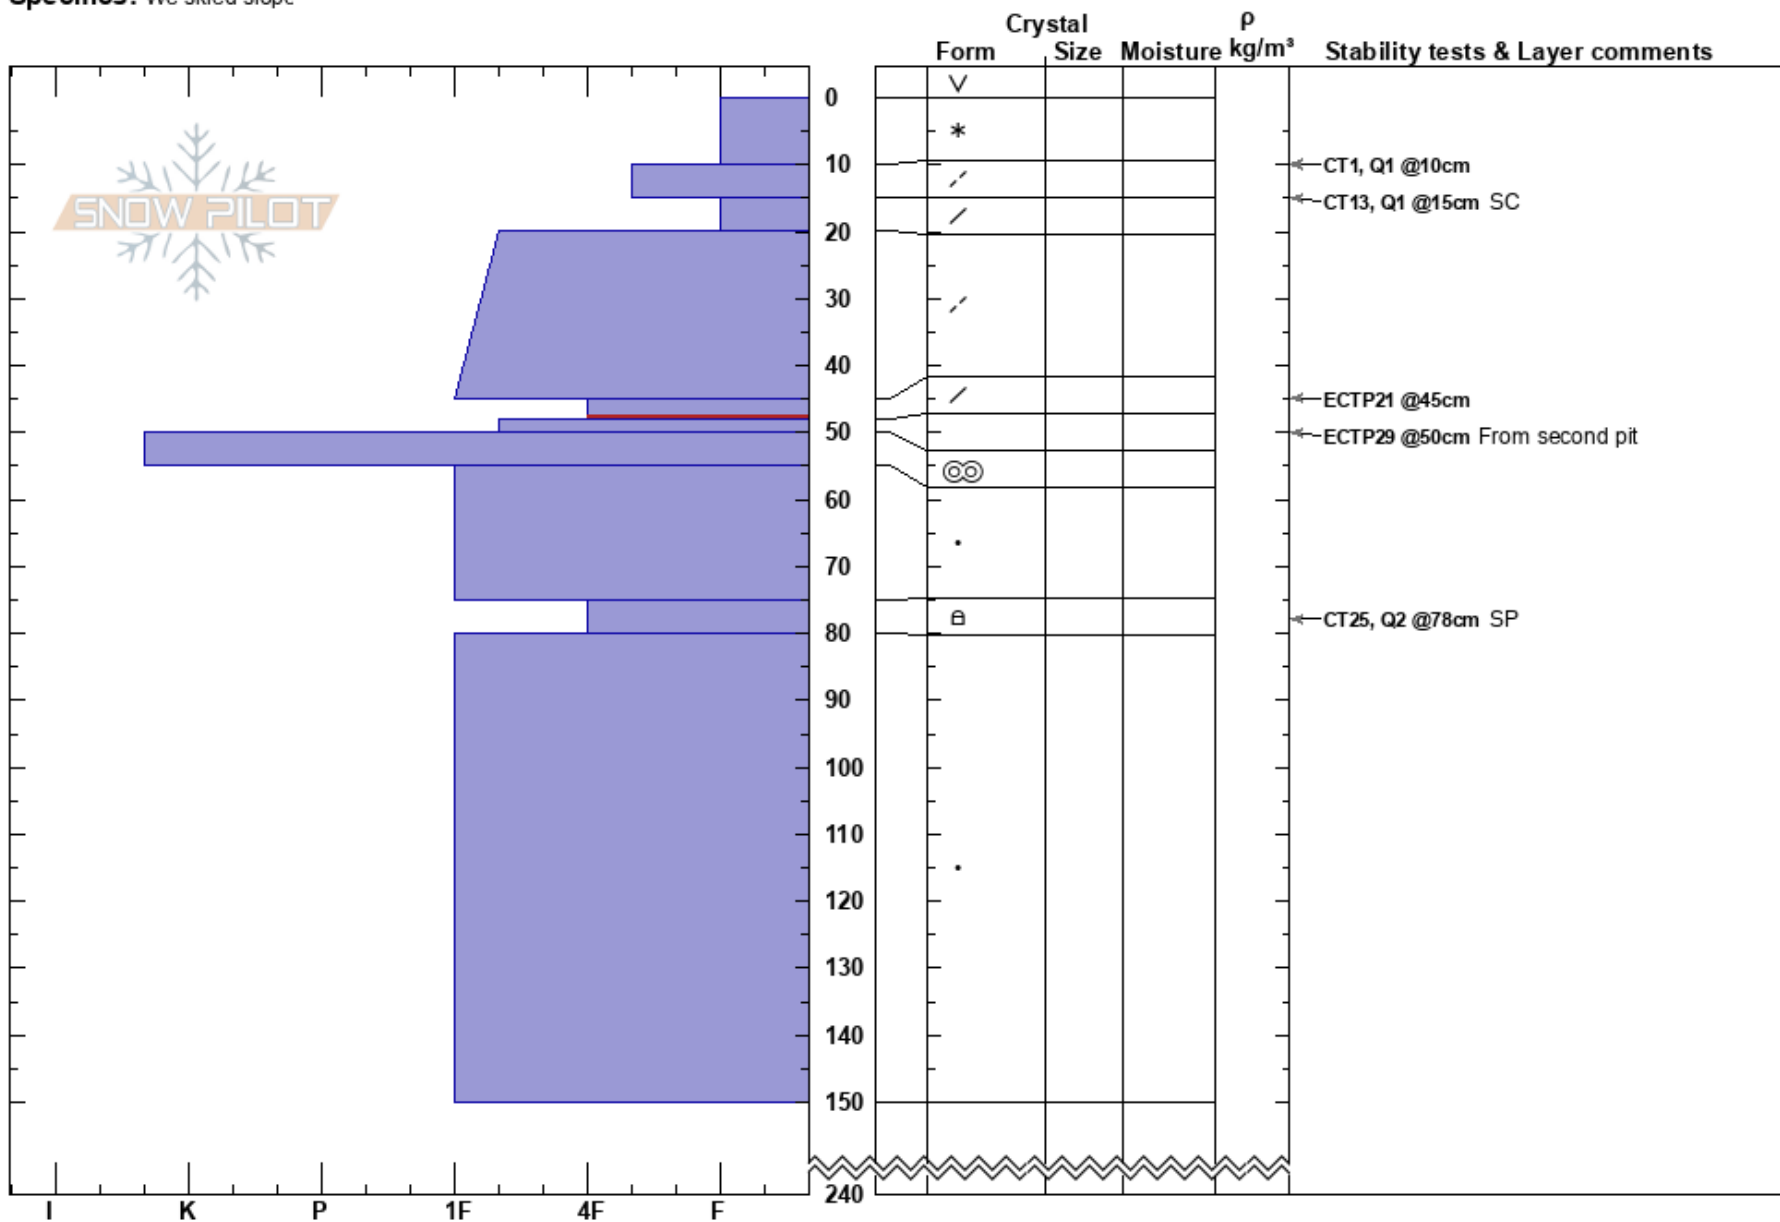

Sunburst WSW  
 Kenai Mountains  
 AK  
 Elevation: 3200 ft  
 Aspect: SW  
 Specifics: We skied slope

Jamie Brown  
 12/13/2024 - 2:20pm  
 Co-ord:  
 Slope Angle: 28°  
 Wind Loading: no

Stability:  
 Air Temperature: 20°F  
 Sky Cover: CLR  
 Precipitation: NO  
 Wind: Calm

HS:240  
 PF:19 45-48cm:Problematic layer  
 PS:9

Notes: