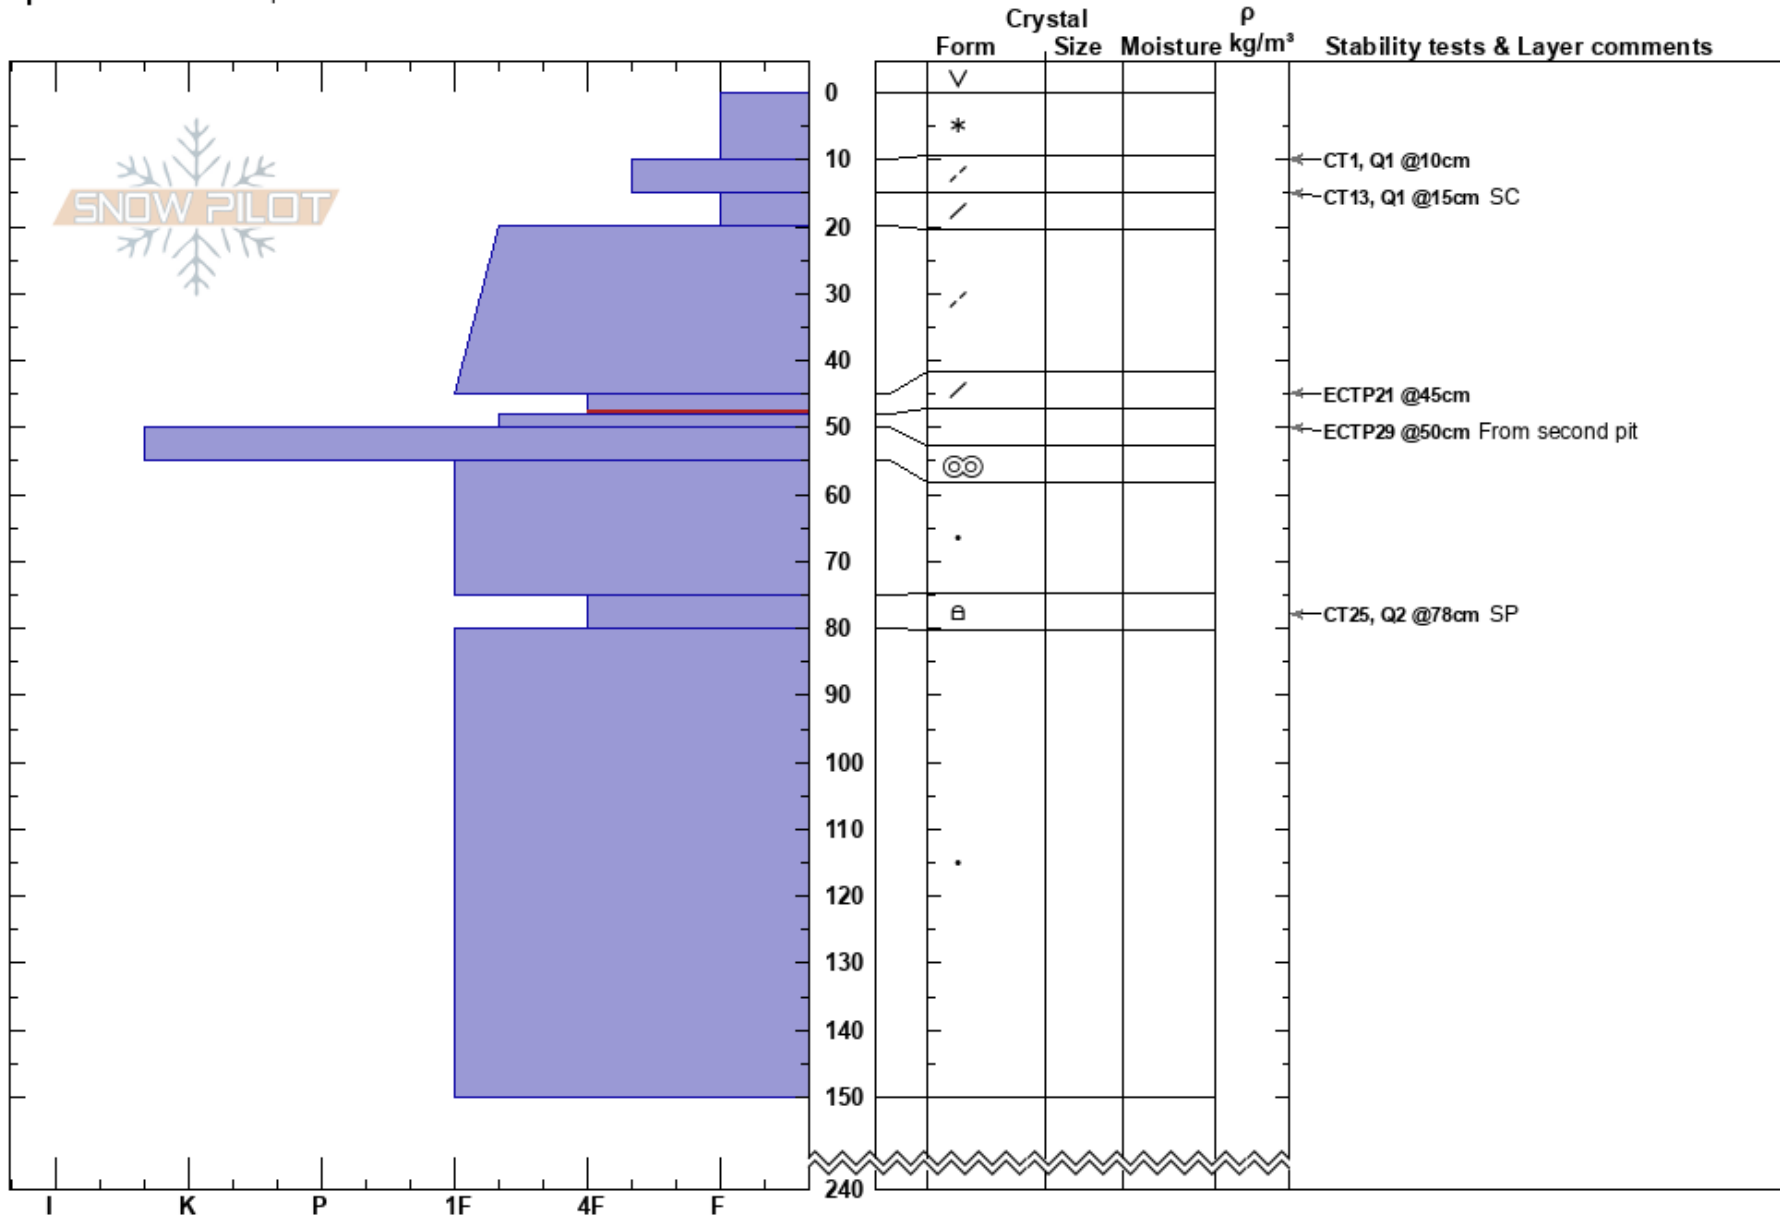

Sunburst WSW  
 Kenai Mountains  
 AK  
 Elevation: 3200 ft  
 Aspect: SW  
 Specifics: We skied slope

Jamie Brown  
 12/13/2024 - 2:20pm  
 Co-ord:  
 Slope Angle: 28°  
 Wind Loading: no

Stability:  
 Air Temperature: 20°F  
 Sky Cover: CLR  
 Precipitation: NO  
 Wind: Calm

HS:240  
 PF:19 45-48cm:Problematic layer  
 PS:9

Notes: