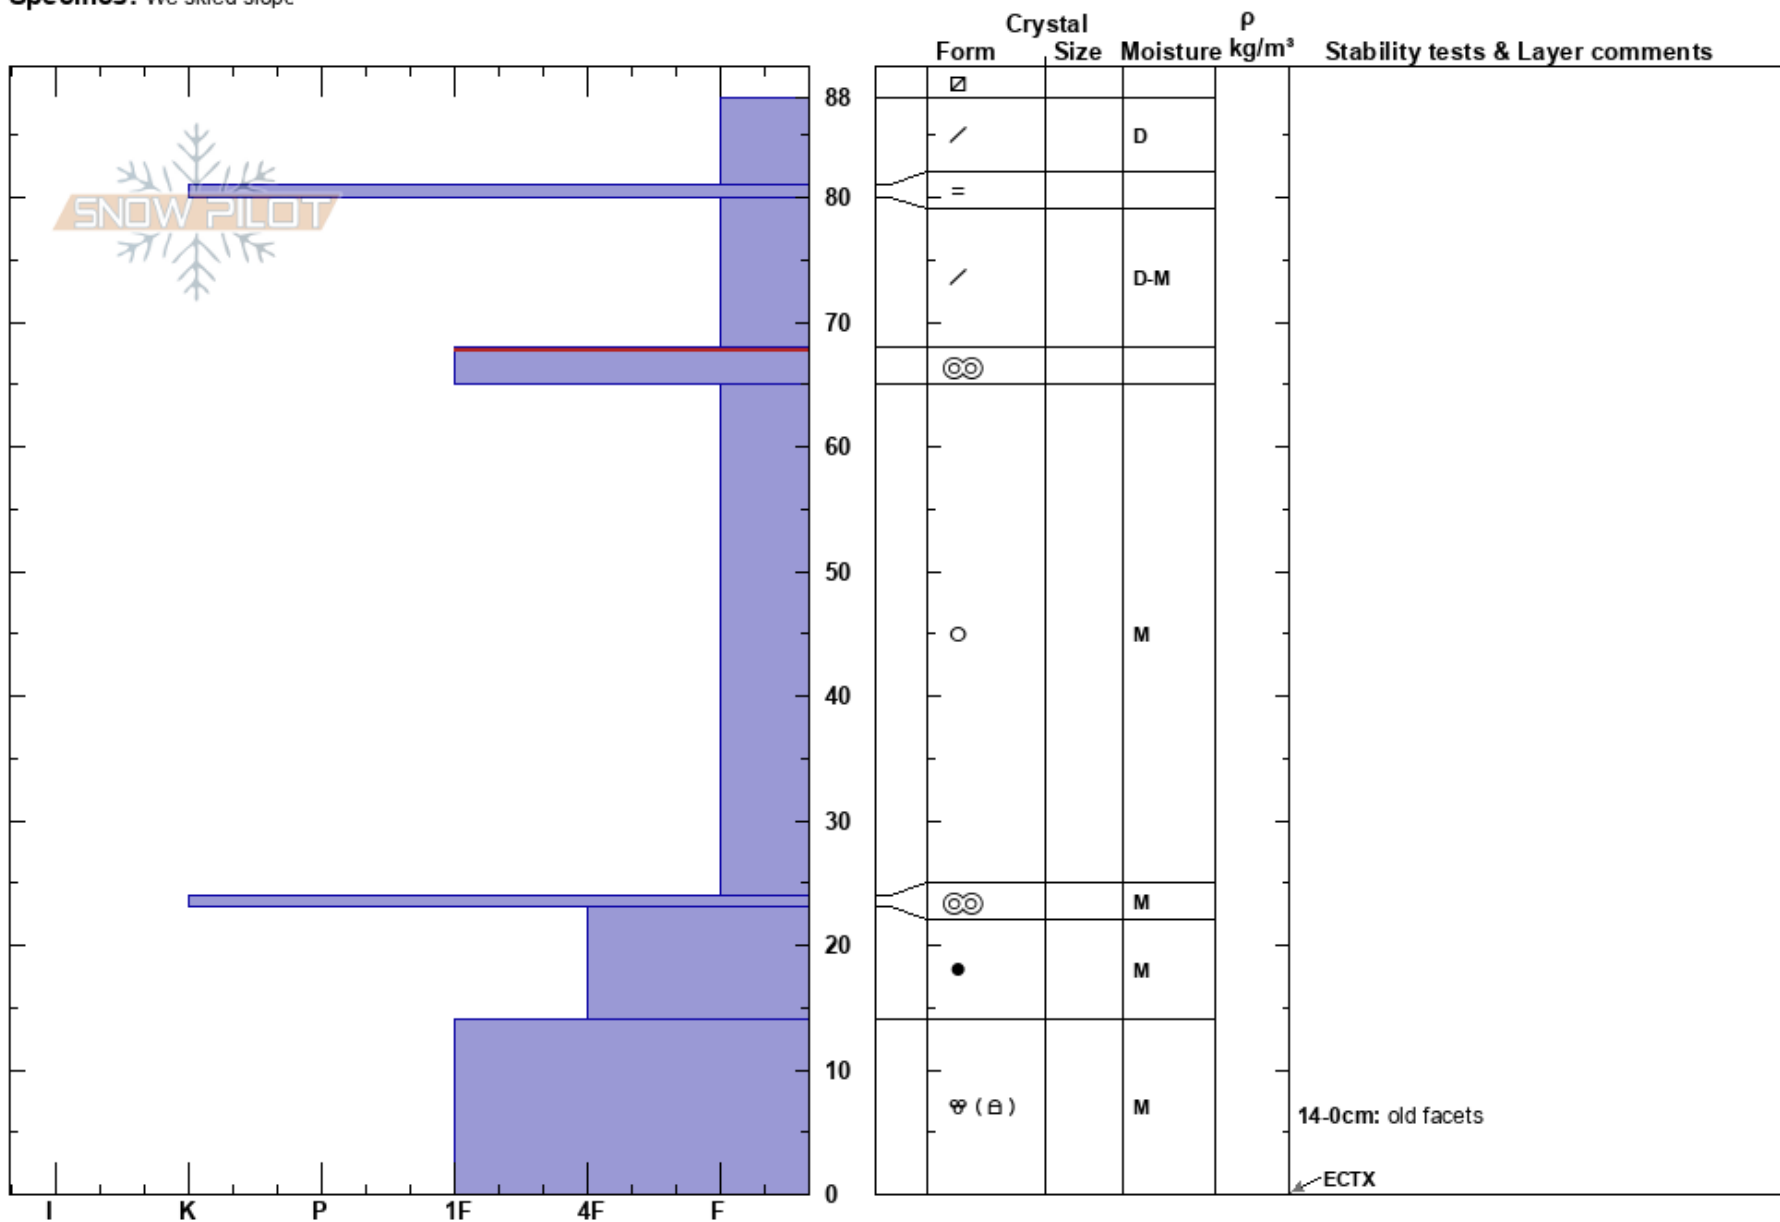

Sunburst W Face  
 Kenai Mountains  
 AK  
 Elevation: 2150 ft  
 Aspect: W  
 Specifics: We skied slope

Michael Kerst  
 12/13/2024 - 1:00pm  
 Co-ord: 60.76754N, -149.19851W  
 Slope Angle:  
 Wind Loading: previous

Stability: Good HS:88  
 Air Temperature: -3°C  
 Sky Cover: FEW  
 Precipitation: NO  
 Wind: Calm

Layer Notes:  
 68-65cm: Problematic layer  
 14-0cm: old facets

Notes:

ECTX