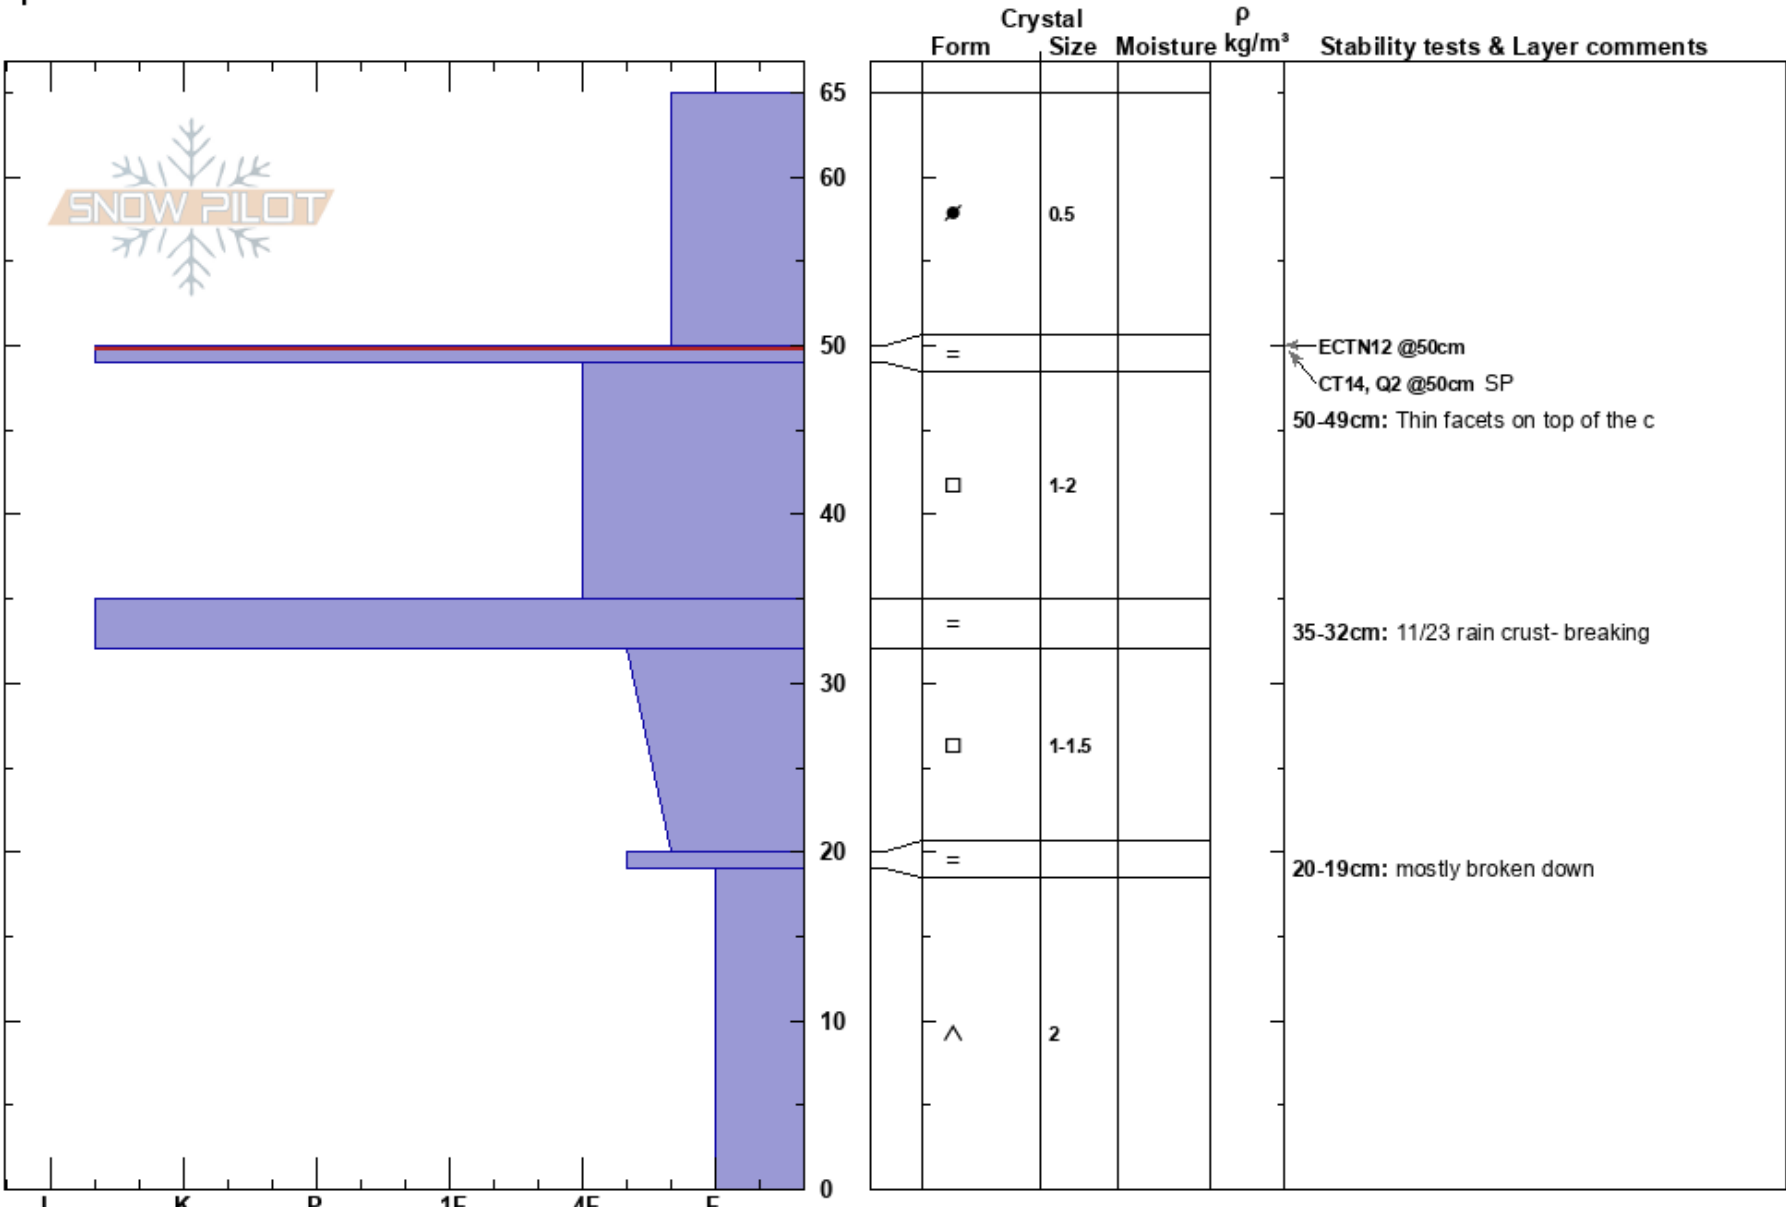

Cliff Lake
 Cabinet Mountains
 ID
 Elevation: 7400 ft
 Aspect: 90°
 Specifics:

Jeff Thompson
 12/13/2024 - 1:00pm
 Co-ord: 48.07896N, -115.67727W
 Slope Angle: 25°
 Wind Loading: yes

Stability:
 Air Temperature: -2°C
 Sky Cover: OVC
 Precipitation: NO
 Wind: W Moderate

HS:65
 PF:15
 PS:10
 Layer Notes:
 50-49cm: Thin facets on top of the c
 50-49cm: Problematic layer
 35-32cm: 11/23 rain crust- breaking
 20-19cm: mostly broken down

Notes: