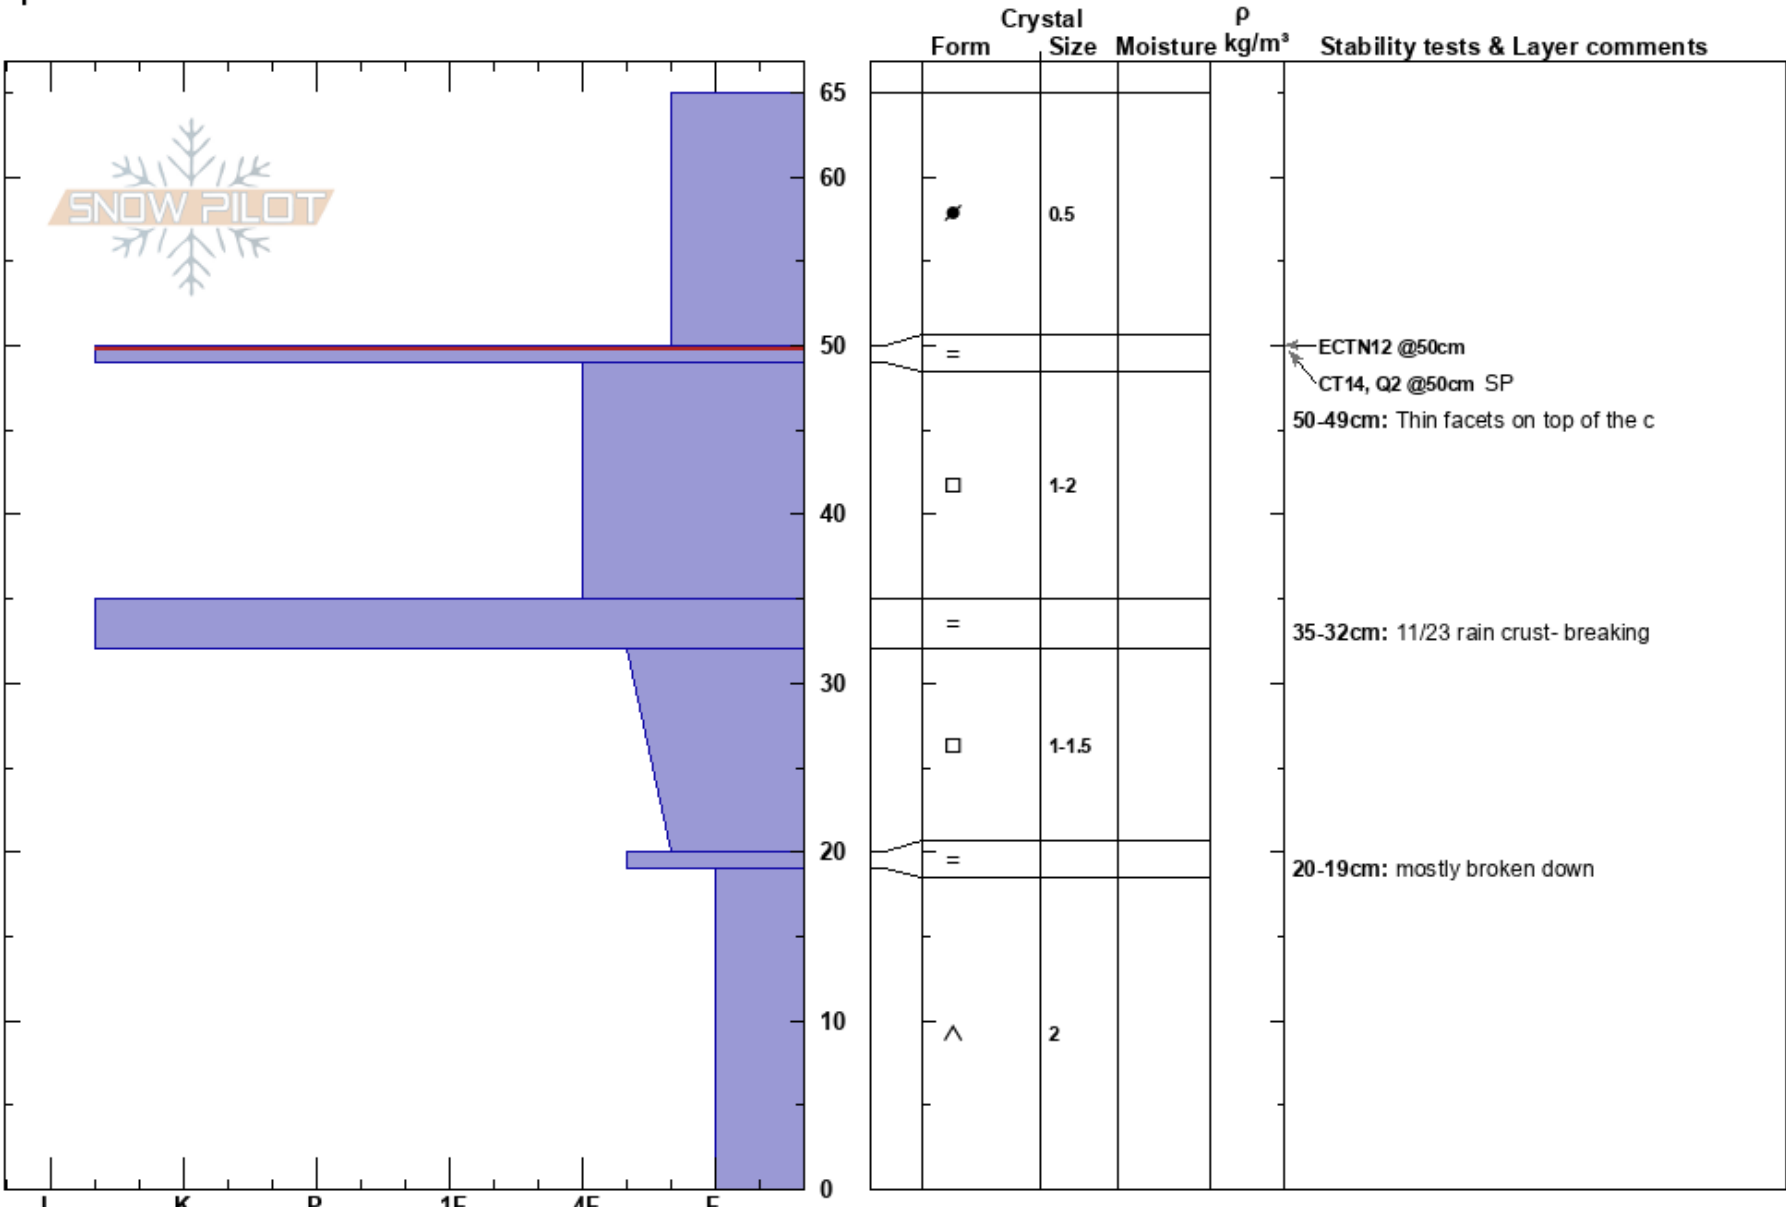

Cliff Lake  
 Cabinet Mountains  
 ID  
 Elevation: 7400 ft  
 Aspect: 90°  
 Specifics:

Jeff Thompson  
 12/13/2024 - 1:00pm  
 Co-ord: 48.07896N, -115.67727W  
 Slope Angle: 25°  
 Wind Loading: yes

Stability:  
 Air Temperature: -2°C  
 Sky Cover: OVC  
 Precipitation: NO  
 Wind: W Moderate

HS:65  
 PF:15  
 PS:10  
 Layer Notes:  
 50-49cm: Thin facets on top of the c  
 50-49cm: Problematic layer  
 35-32cm: 11/23 rain crust- breaking  
 20-19cm: mostly broken down

Notes: