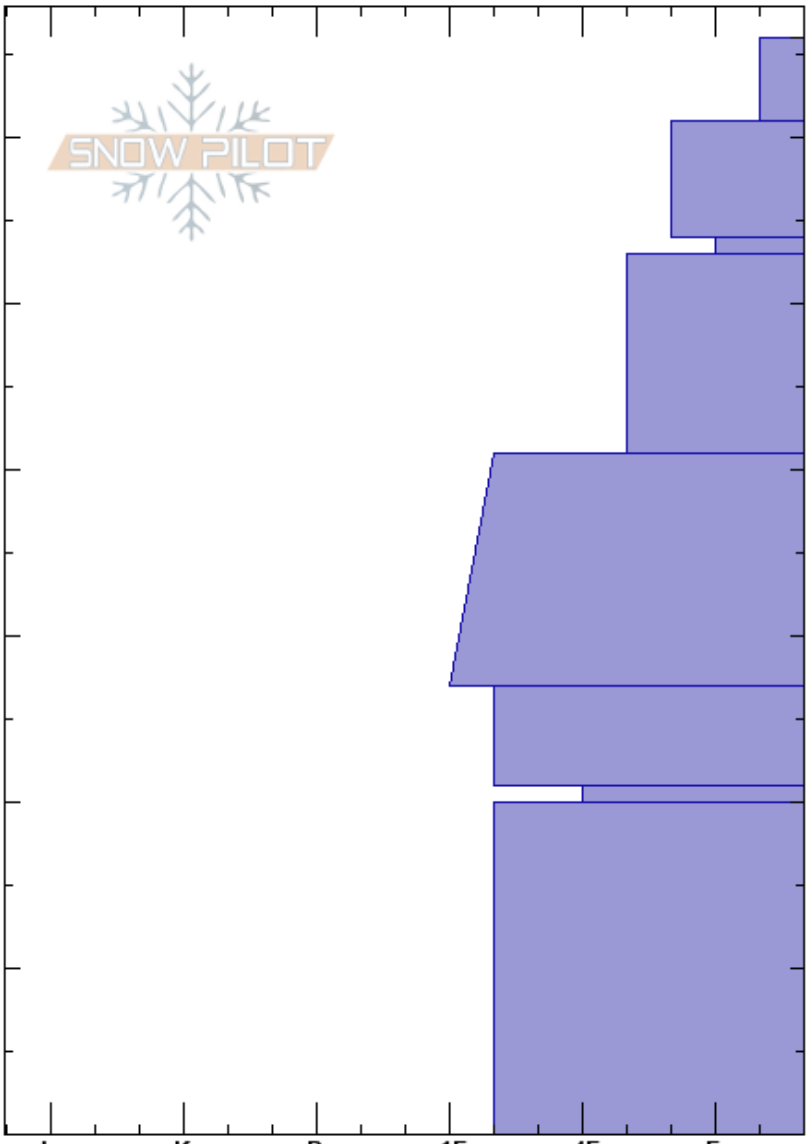

Sage Basin  
 Madison Range-S  
 MT  
 Elevation: 9035 ft  
 Aspect: 40°  
 Specifics:

Alex Marienthal  
 12/13/2024 - 11:20am  
 Co-ord: 44.94902N, -111.30530W  
 Slope Angle: 18°  
 Wind Loading: no

Stability: Good  
 Air Temperature:  
 Sky Cover: OVC  
 Precipitation: S-1  
 Wind: Light Breeze

HS:66  
 PF:66 54-53cm:Problematic layer

Layer Notes:

Depth (cm)	Crystal		$\rho$ kg/m <sup>3</sup>	Stability tests & Layer comments
	Form	Size		
66	/ (□)			
60	/			
54-53	∇	4-8		
50	⊖	1-2		
40	⊖ (⊕)	1-2		
30	□	2		
20	∇	8-10		
10	□	2-3		
0				ECTX