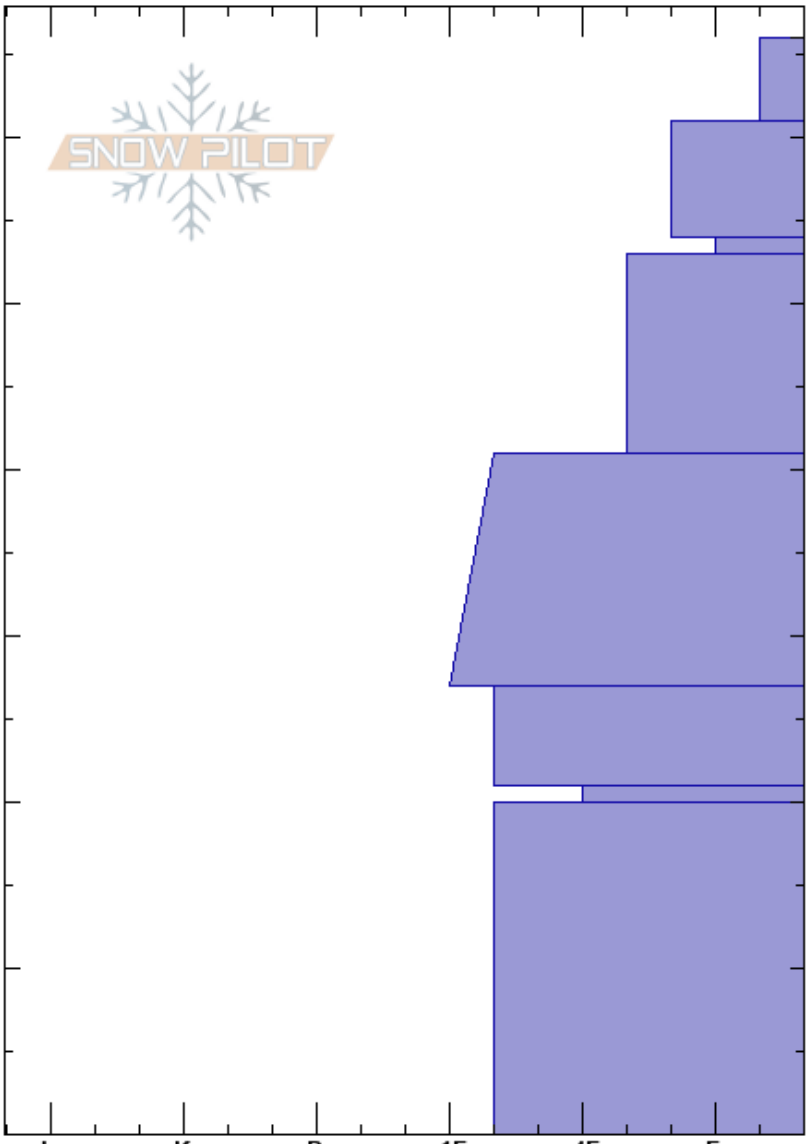

Sage Basin
 Madison Range-S
 MT
 Elevation: 9035 ft
 Aspect: 40°
 Specifics:

Alex Marienthal
 12/13/2024 - 11:20am
 Co-ord: 44.94902N, -111.30530W
 Slope Angle: 18°
 Wind Loading: no

Stability: Good
 Air Temperature:
 Sky Cover: OVC
 Precipitation: S-1
 Wind: Light Breeze

HS:66
 PF:66 54-53cm:Problematic layer

Layer Notes:

Height (ft)	Crystal		Moisture	ρ kg/m ³	Stability tests & Layer comments
	Form	Size			
66	/ (□)				
60	/				
54-53	∇	4-8			
50	⊖	1-2			
40	⊖ (⊕)	1-2			
30	□	2			
20	∇	8-10			
10	□	2-3			
0					ECTX