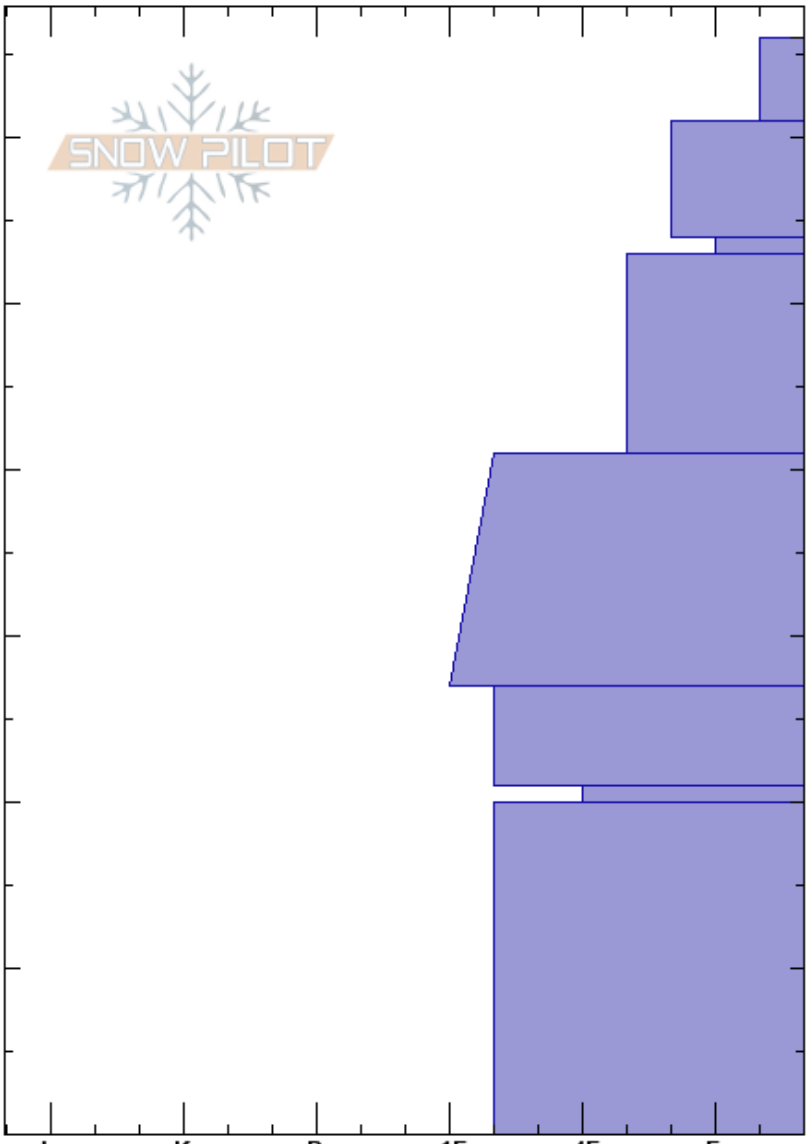

Sage Basin
 Madison Range-S
 MT
 Elevation: 9035 ft
 Aspect: 40°
 Specifics:

Alex Marienthal
 12/13/2024 - 11:20am
 Co-ord: 44.94902N, -111.30530W
 Slope Angle: 18°
 Wind Loading: no

Stability: Good
 Air Temperature:
 Sky Cover: OVC
 Precipitation: S-1
 Wind: Light Breeze

HS:66
 PF:66 54-53cm:Problematic layer

Layer Notes:

Depth (cm)	Crystal		Moisture	ρ kg/m ³	Stability tests & Layer comments
	Form	Size			
66	/ (□)				
60	/				
54-53	∇	4-8			
50	☉	1-2			
40	☉ (⊕)	1-2			
30	□	2			
20	∇	8-10			
10	□	2-3			
0					ECTX