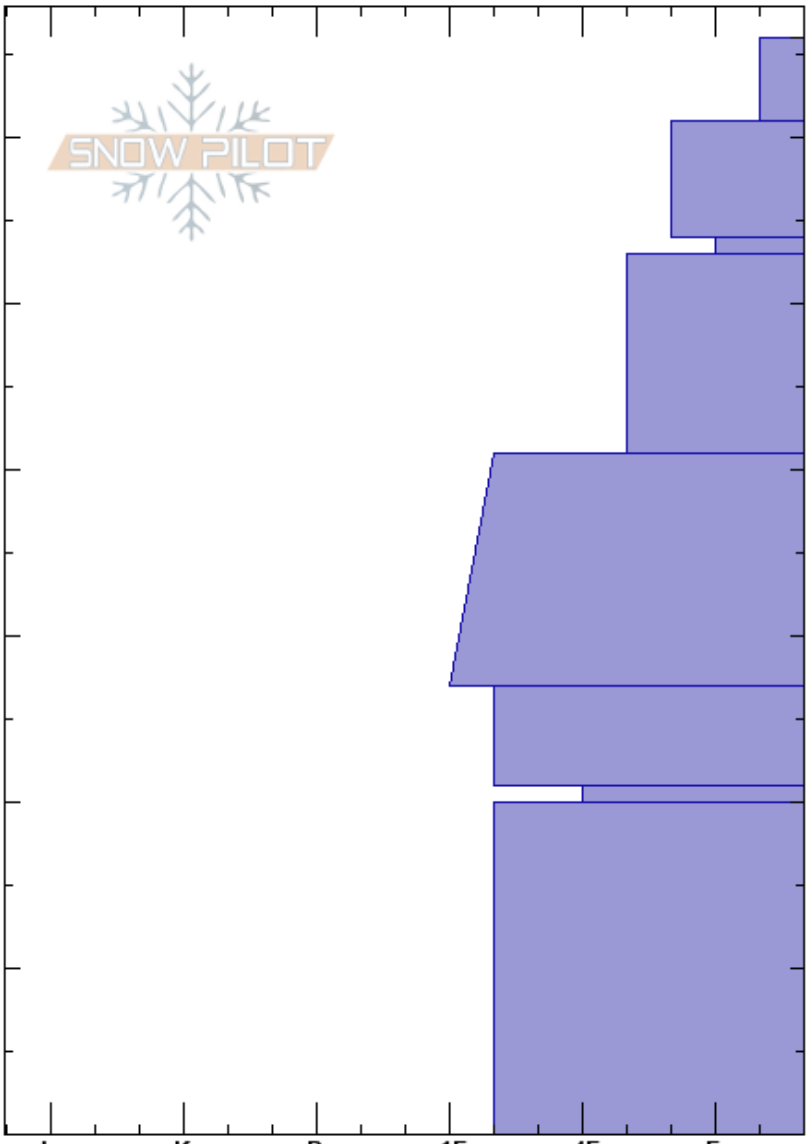

Sage Basin  
 Madison Range-S  
 MT  
 Elevation: 9035 ft  
 Aspect: 40°  
 Specifics:

Alex Marienthal  
 12/13/2024 - 11:20am  
 Co-ord: 44.94902N, -111.30530W  
 Slope Angle: 18°  
 Wind Loading: no

Stability: Good  
 Air Temperature:  
 Sky Cover: OVC  
 Precipitation: S-1  
 Wind: Light Breeze

HS:66  
 PF:66 54-53cm:Problematic layer

Layer Notes:

Height (ft)	Crystal		Moisture	ρ kg/m³	Stability tests & Layer comments
	Form	Size			
66	/ (□)				
60	/				
55	V	4-8			
50	◑	1-2			
40	◐ (B)	1-2			
30	□	2			
22	V	8-10			
20	□	2-3			
0					ECTX