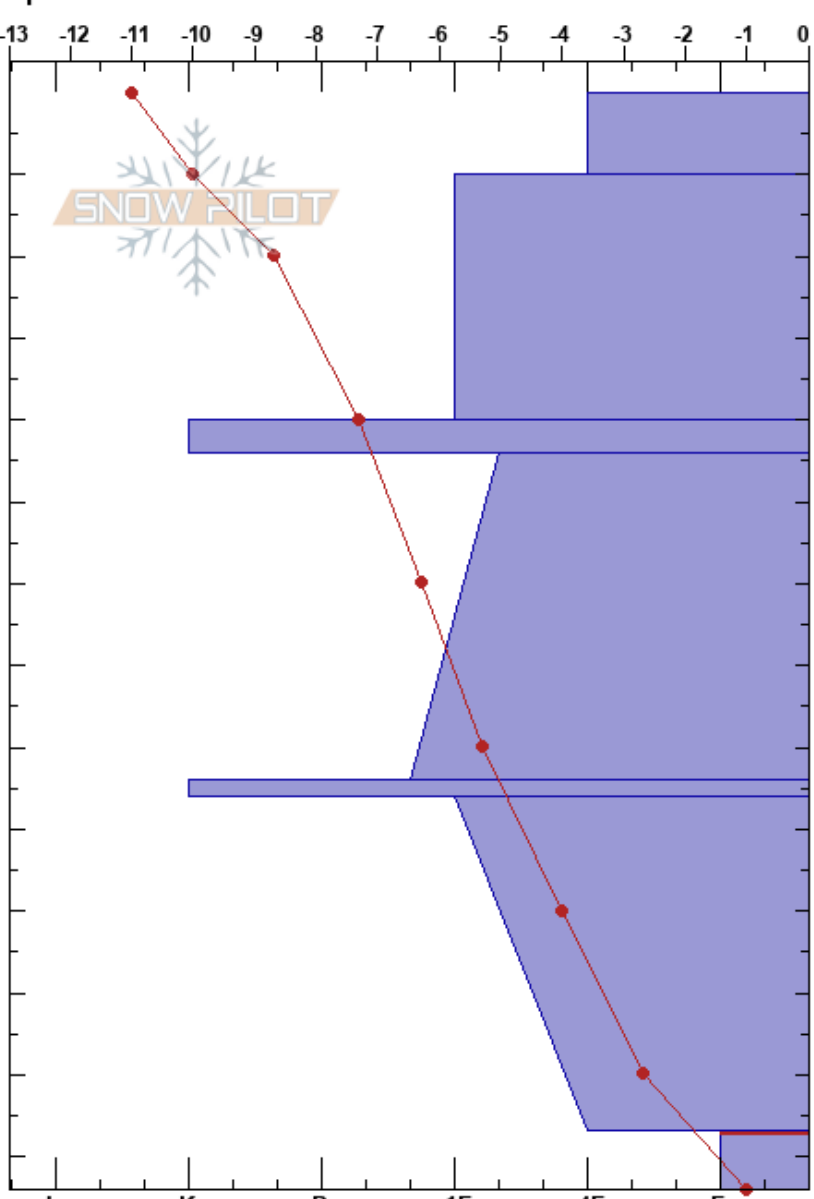

Signaldalen Team 5A
 Signaldalen
 Norway
 Elevation: 592 m
 Aspect: W
 Specifics:

Emil Aronsen
 12/02/2018 - 11:00
 Co-ord: 34W DB 65445 64294
 Slope Angle: 25°
 Wind Loading: yes

Stability: HS:134
 Air Temperature: -10.3°C PF:10
 Sky Cover: FEW
 Precipitation: NO
 Wind: E Light Breeze
 Layer Notes:
 127-134cm: starting face of DHcp
 127-134cm: Problematic layer

| Form | Crystal | | Moisture | ρ kg/m³ | Stability tests & Layer comments |
|-------|---------|--|----------|---------|----------------------------------|
| | Size | | | | |
| ☐ | 0.3-0.5 | | D | | |
| • | 0.5 | | D | | |
| ☉☉ | | | D | | |
| ⊖ | 0.5-1.5 | | D | | |
| ☉☉ | | | D | | |
| ⊖ (□) | 0.5-2.5 | | D | | |
| ☐ (∧) | 2-3 | | D | | |

Notes:

CT22, Q2 @130cm
 ECTX
 127-134cm: starting face of DHcp