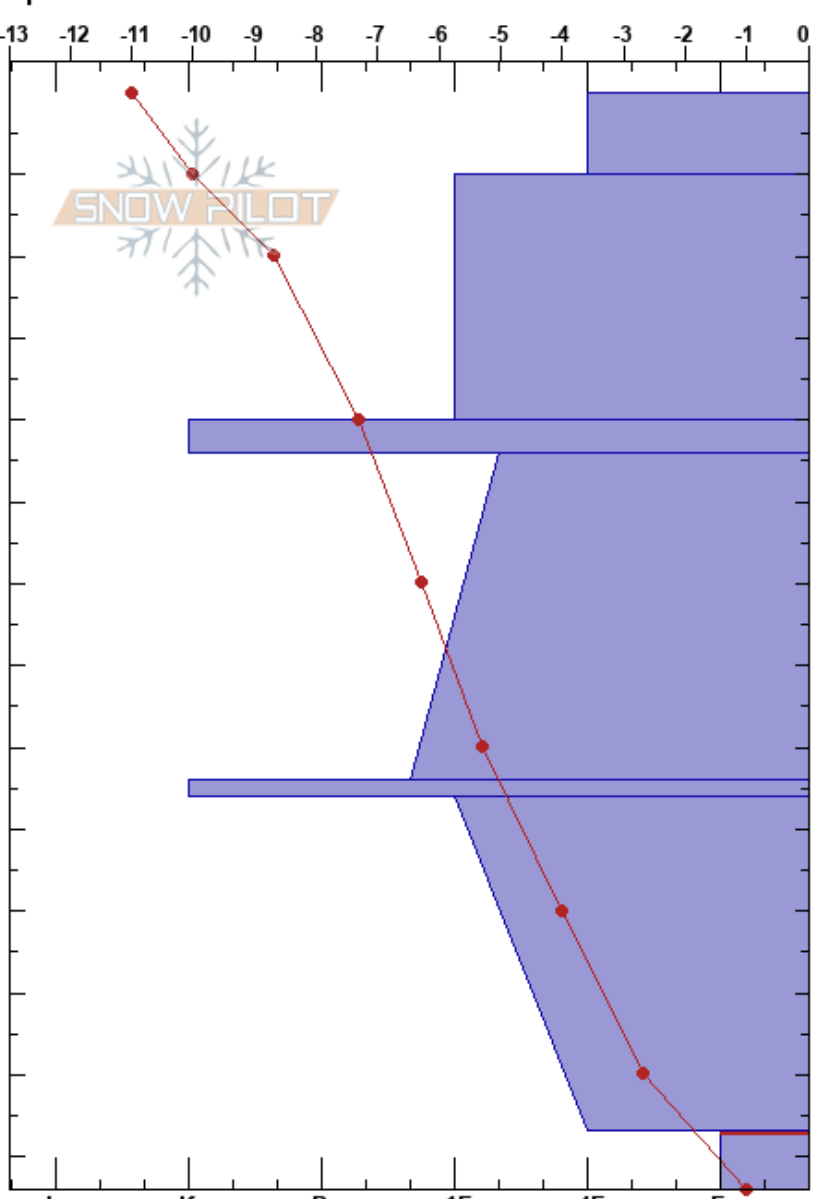

Signaldalen Team 5A
 Signaldalen
 Norway
 Elevation: 592 m
 Aspect: W
 Specifics:

Emil Aronsen
 12/02/2018 - 11:00
 Co-ord: 34W DB 65445 64294
 Slope Angle: 25°
 Wind Loading: yes

Stability: **HS:134**
 Air Temperature: -10.3°C PF:10
 Sky Cover: FEW
 Precipitation: NO
 Wind: E Light Breeze

Layer Notes:
 127-134cm: starting face of DHcp
 127-134cm: Problematic layer

| Form | Crystal | | Moisture | ρ kg/m³ | Stability tests & Layer comments |
|-------|---------|----------|----------|---------|----------------------------------|
| | Size | Moisture | | | |
| ☐ | 0.3-0.5 | D | | | |
| • | 0.5 | D | | | |
| ☉☉ | | | D | | |
| ⊖ | 0.5-1.5 | D | | | |
| ☉☉ | | | D | | |
| ⊖ (□) | 0.5-2.5 | D | | | |
| ☐ (∧) | 2-3 | D | | | |

CT22, Q2 @130cm
 ECTX
 127-134cm: starting face of DHcp

Notes: