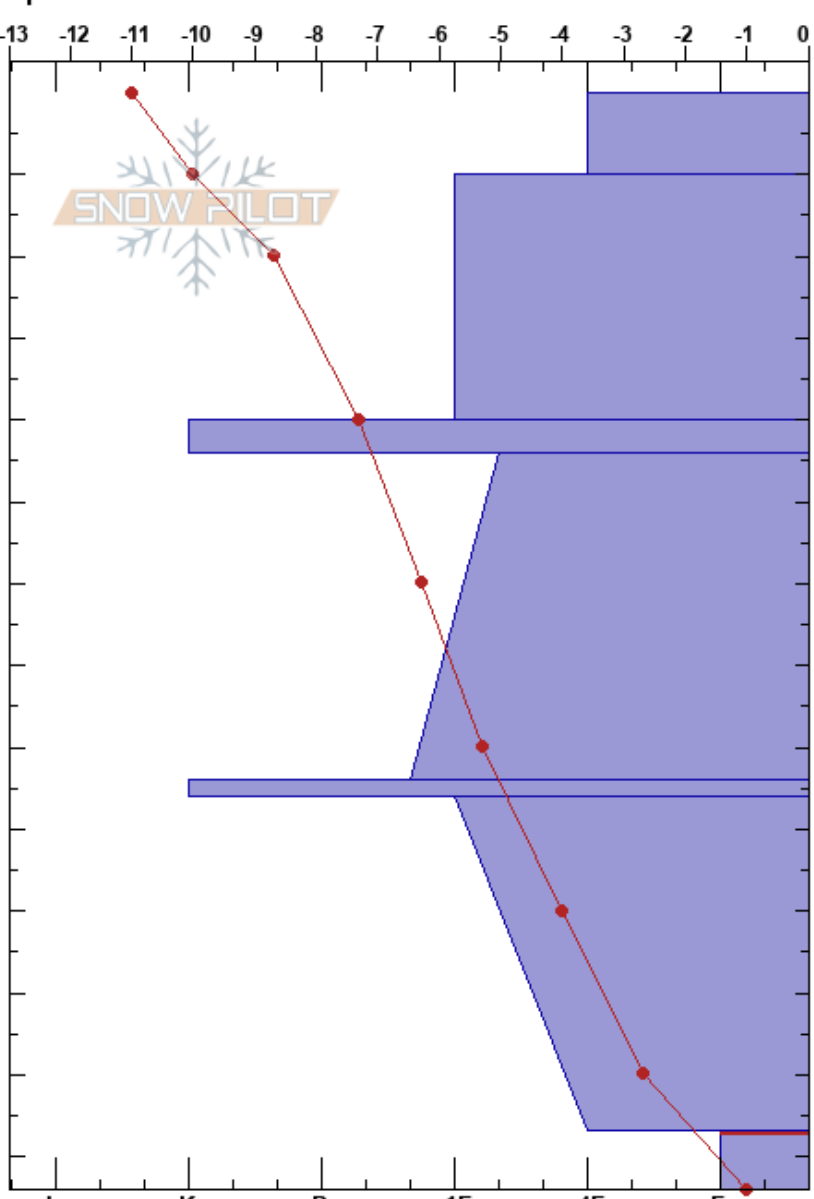

Signaldalen Team 5A  
 Signaldalen  
 Norway  
 Elevation: 592 m  
 Aspect: W  
 Specifics:

Emil Aronsen  
 12/02/2018 - 11:00  
 Co-ord: 34W DB 65445 64294  
 Slope Angle: 25°  
 Wind Loading: yes

Stability: HS:134  
 Air Temperature: -10.3°C PF:10  
 Sky Cover: FEW  
 Precipitation: NO  
 Wind: E Light Breeze  
 Layer Notes:  
 127-134cm: starting face of DHcp  
 127-134cm: Problematic layer

Form	Crystal		Moisture	ρ kg/m³	Stability tests & Layer comments
	Size				
☐	0.3-0.5		D		
•	0.5		D		
☉☉			D		
⊖	0.5-1.5		D		
☉☉			D		
⊖ (□)	0.5-2.5		D		
☐ (∧)	2-3		D		

Notes:

CT22, Q2 @130cm  
 ECTX  
 127-134cm: starting face of DHcp