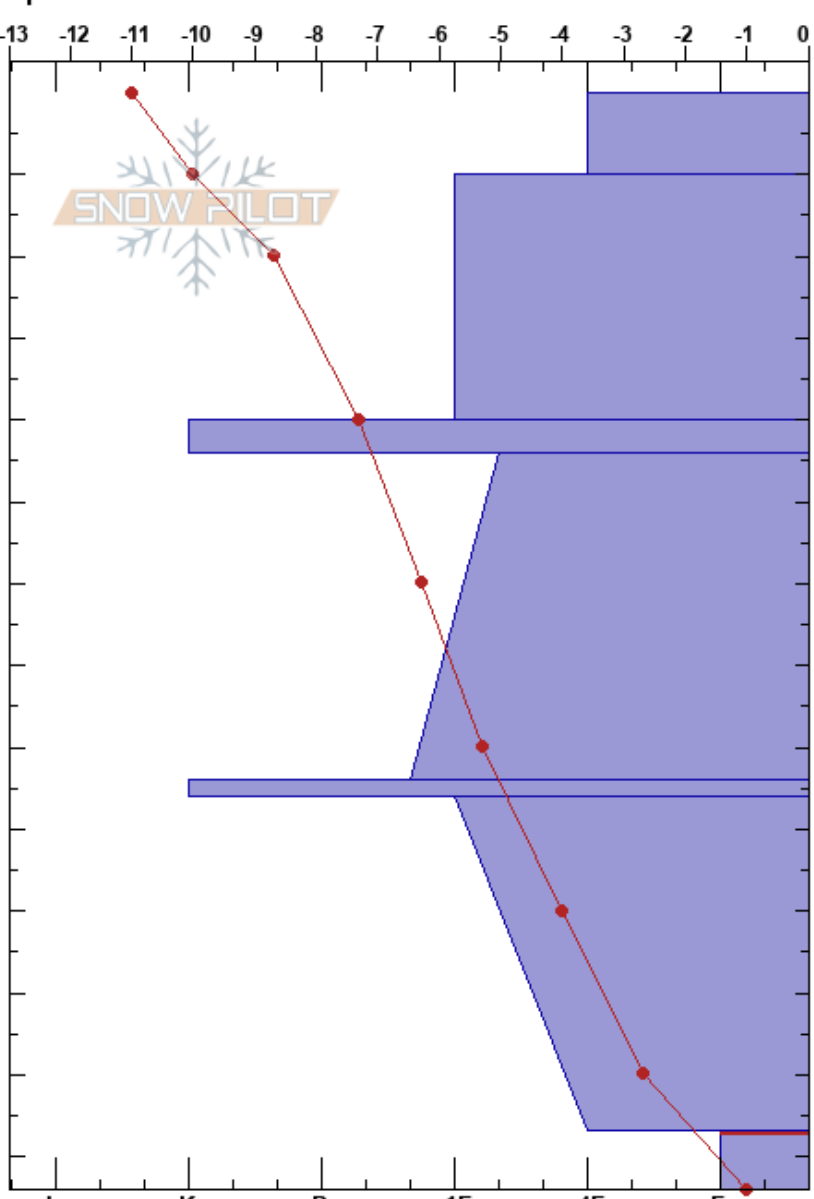

Signaldalen Team 5A
 Signaldalen
 Norway
 Elevation: 592 m
 Aspect: W
 Specifics:

Emil Aronsen
 12/02/2018 - 11:00
 Co-ord: 34W DB 65445 64294
 Slope Angle: 25°
 Wind Loading: yes

Stability: HS:134
 Air Temperature: -10.3°C PF:10
 Sky Cover: FEW
 Precipitation: NO
 Wind: E Light Breeze
 Layer Notes:
 127-134cm: starting face of DHcp
 127-134cm: Problematic layer

Form	Crystal		Moisture	ρ kg/m³	Stability tests & Layer comments
	Size	Moisture			
☐	0.3-0.5	D			
•	0.5	D			
☉☉			D		
⊖	0.5-1.5	D			
☉☉			D		
⊖ (□)	0.5-2.5	D			
☐ (∧)	2-3	D			

CT22, Q2 @130cm
 ECTX
 127-134cm: starting face of DHcp