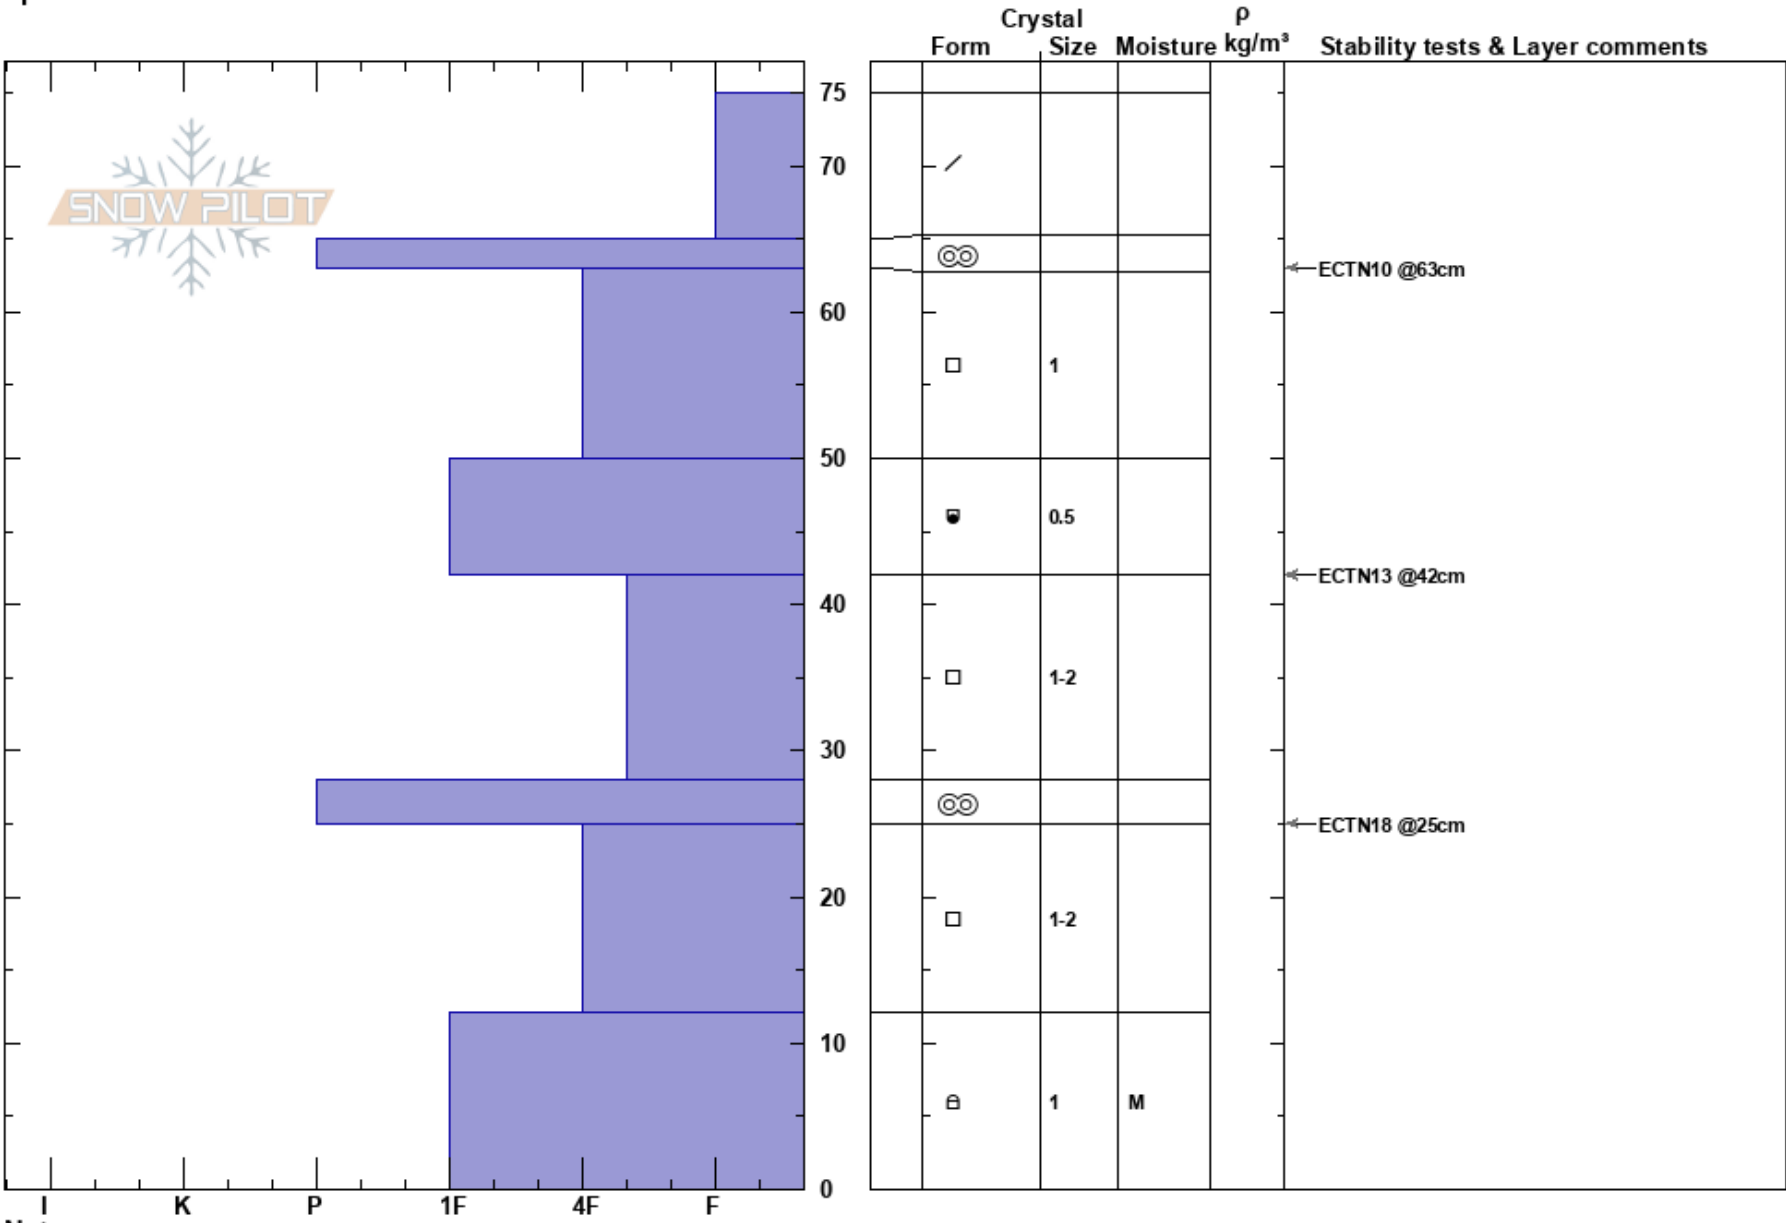

Sunlight Basin
 Madison Range-S
 MT
 Elevation: 9475 ft
 Aspect: 110°
 Specifics:

Alex Marienthal
 12/13/2024 - 10:30am
 Co-ord: 44.97524N, -111.31375W
 Slope Angle: 24°
 Wind Loading: previous

Stability: Good
 Air Temperature: -9°C
 Sky Cover: BKN
 Precipitation: NO
 Wind: SE Moderate

HS:75
 PF:55
 63-50cm:Problematic layer

Notes: