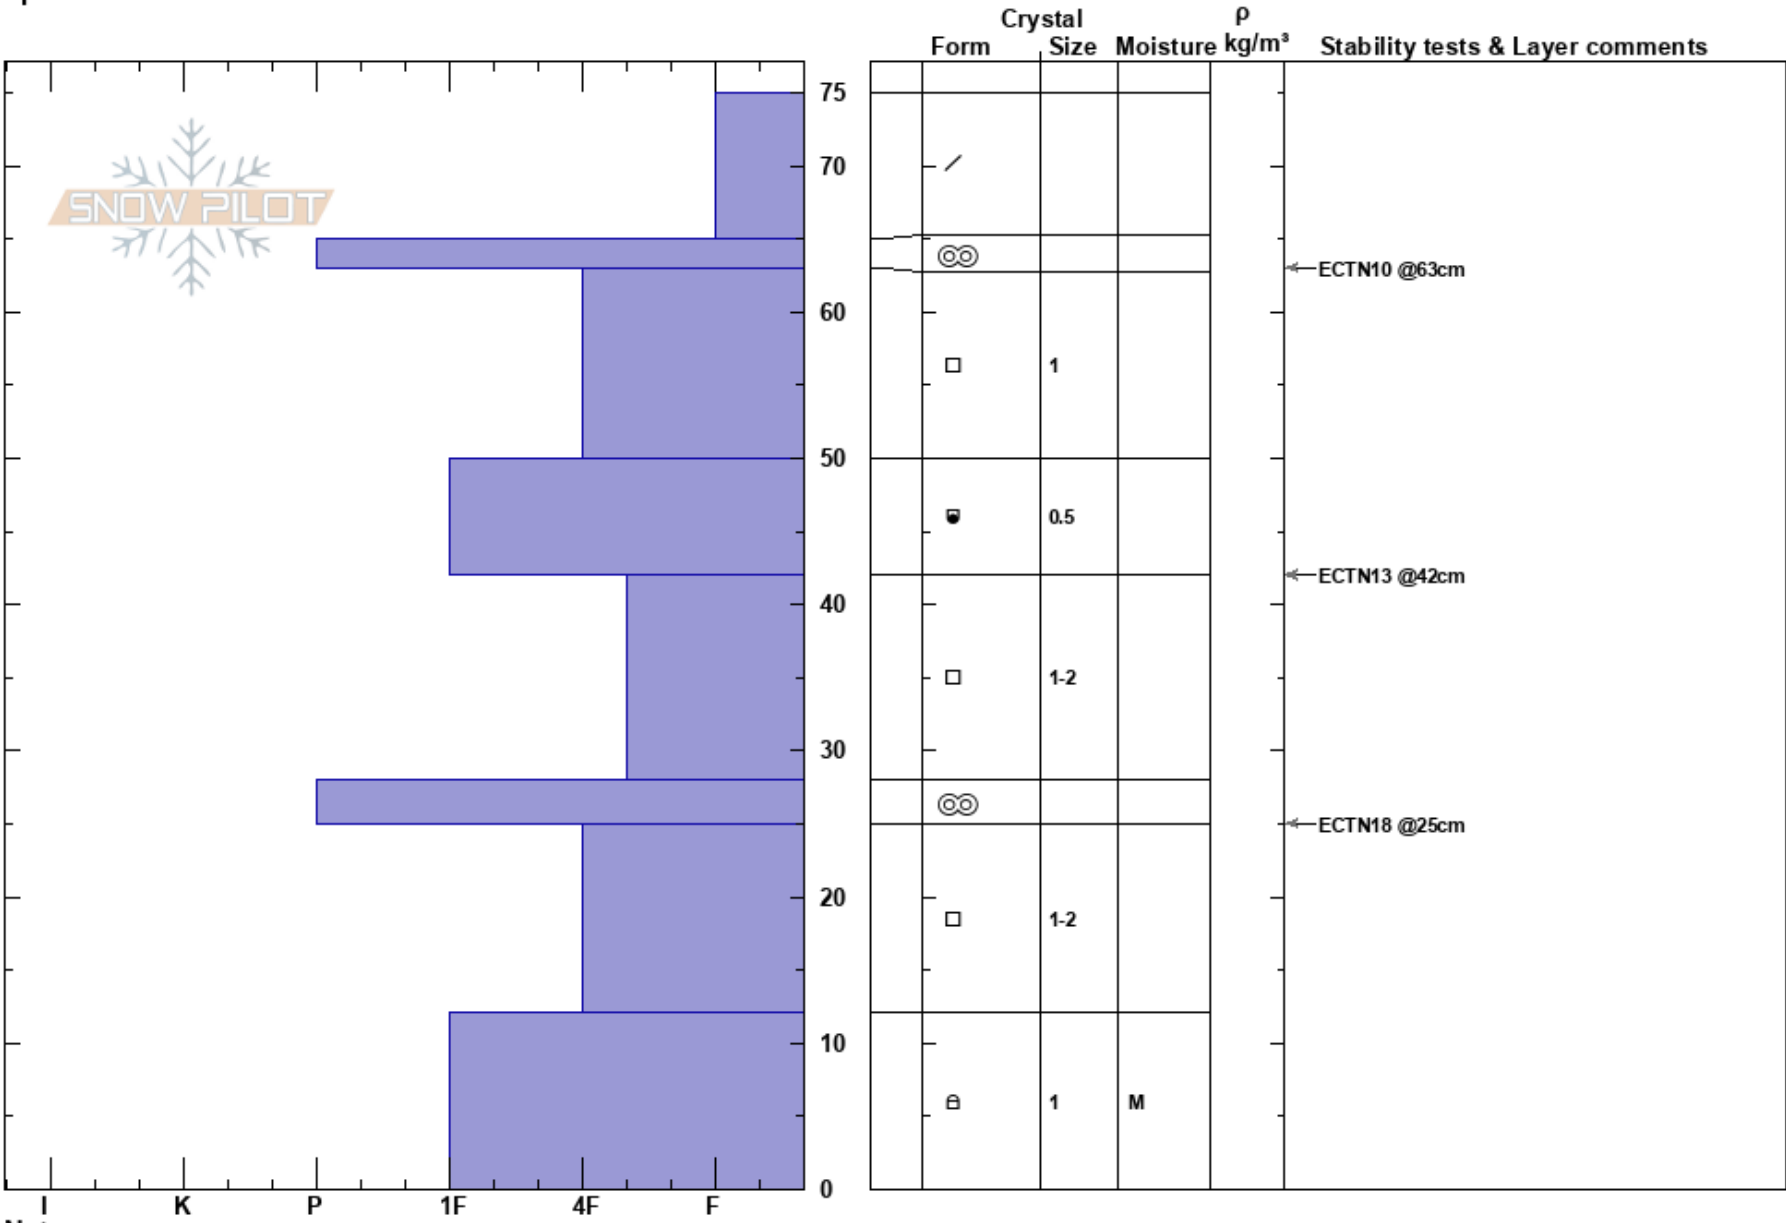

Sunlight Basin  
 Madison Range-S  
 MT  
 Elevation: 9475 ft  
 Aspect: 110°  
 Specifics:

Alex Marienthal  
 12/13/2024 - 10:30am  
 Co-ord: 44.97524N, -111.31375W  
 Slope Angle: 24°  
 Wind Loading: previous

Stability: Good  
 Air Temperature: -9°C  
 Sky Cover: BKN  
 Precipitation: NO  
 Wind: SE Moderate

HS:75  
 PF:55  
 63-50cm:Problematic layer

Notes: