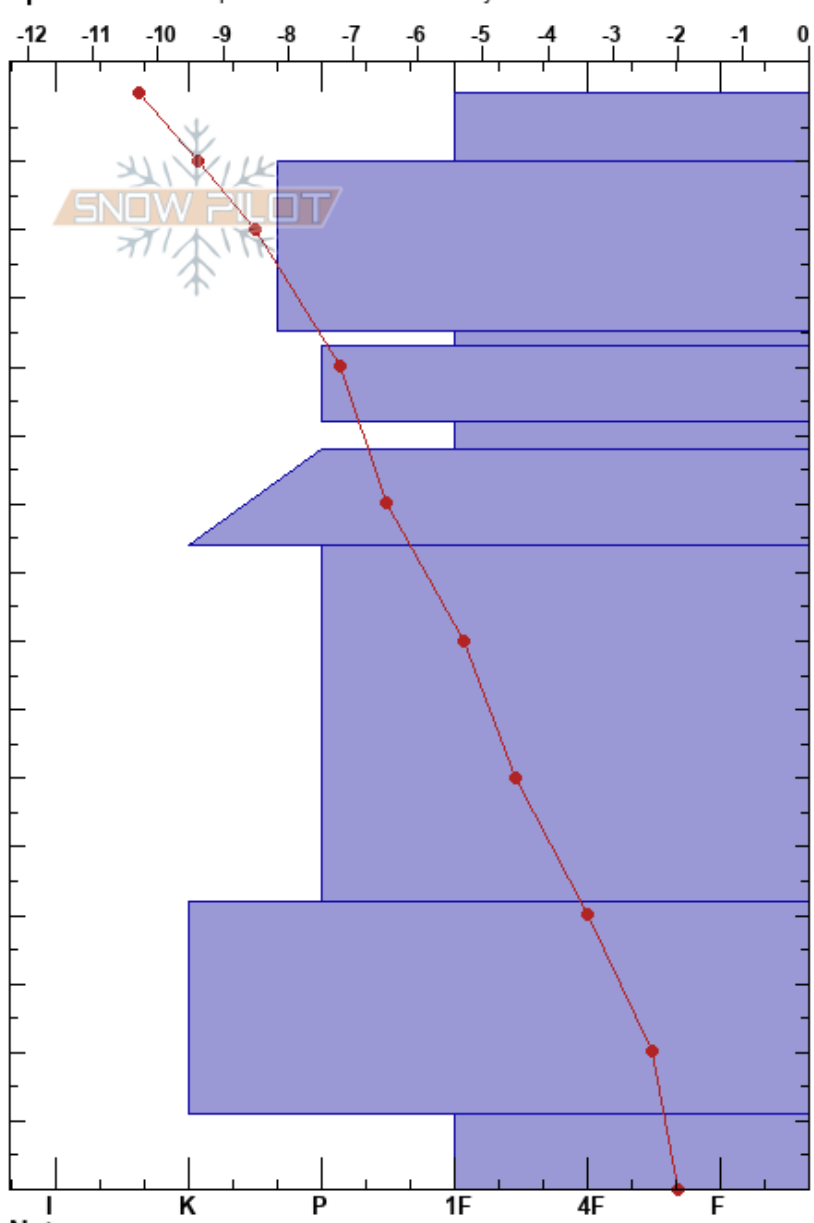

2018 2 12 team5
 Barras
 Norway
 Elevation: 592 m
 Aspect: 315°
 Specifics: Pit is representative of backcountry

brandon logan
 12/02/2018 - 11:00
 Co-ord: 34W db 65445 64294
 Slope Angle: 30°
 Wind Loading: yes

Stability: PF:5
 Air Temperature: -12.1°C
 Sky Cover: FEW
 Precipitation: NO
 Wind: SE Moderate

Layer Notes:

Form	Crystal		Moisture	ρ kg/m³	Stability tests & Layer comments
	Size				
•	1		D		
.	0.5		D		
•	1		D		
.	0.5		D		
•	1		D		
⊖ (•)	1.5		D		
.	0.5				
•	1		D		
⊖ (⊖)	0.5-3		D		