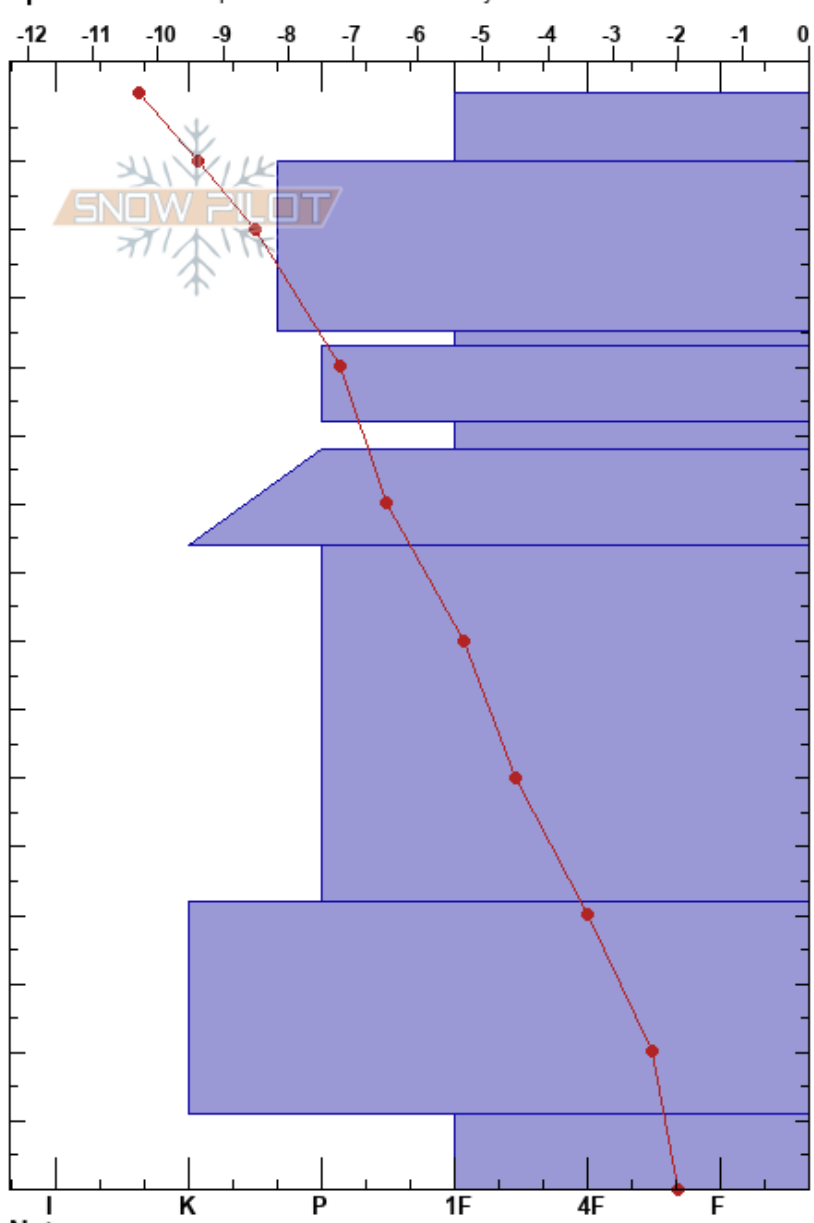

2018 2 12 team5
 Barras
 Norway
 Elevation: 592 m
 Aspect: 315°
 Specifics: Pit is representative of backcountry

brandon logan
 12/02/2018 - 11:00
 Co-ord: 34W db 65445 64294
 Slope Angle: 30°
 Wind Loading: yes

Stability: PF:5
 Air Temperature: -12.1°C
 Sky Cover: FEW
 Precipitation: NO
 Wind: SE Moderate

Layer Notes:

Form	Crystal		ρ kg/m³	Stability tests & Layer comments
	Size	Moisture		
•	1	D		
.	0.5	D		
•	1	D		
.	0.5	D		
•	1	D		
☉ (•)	1.5	D		
.	0.5	D		
•	1	D		
☉ (☉)	0.5-3	D		