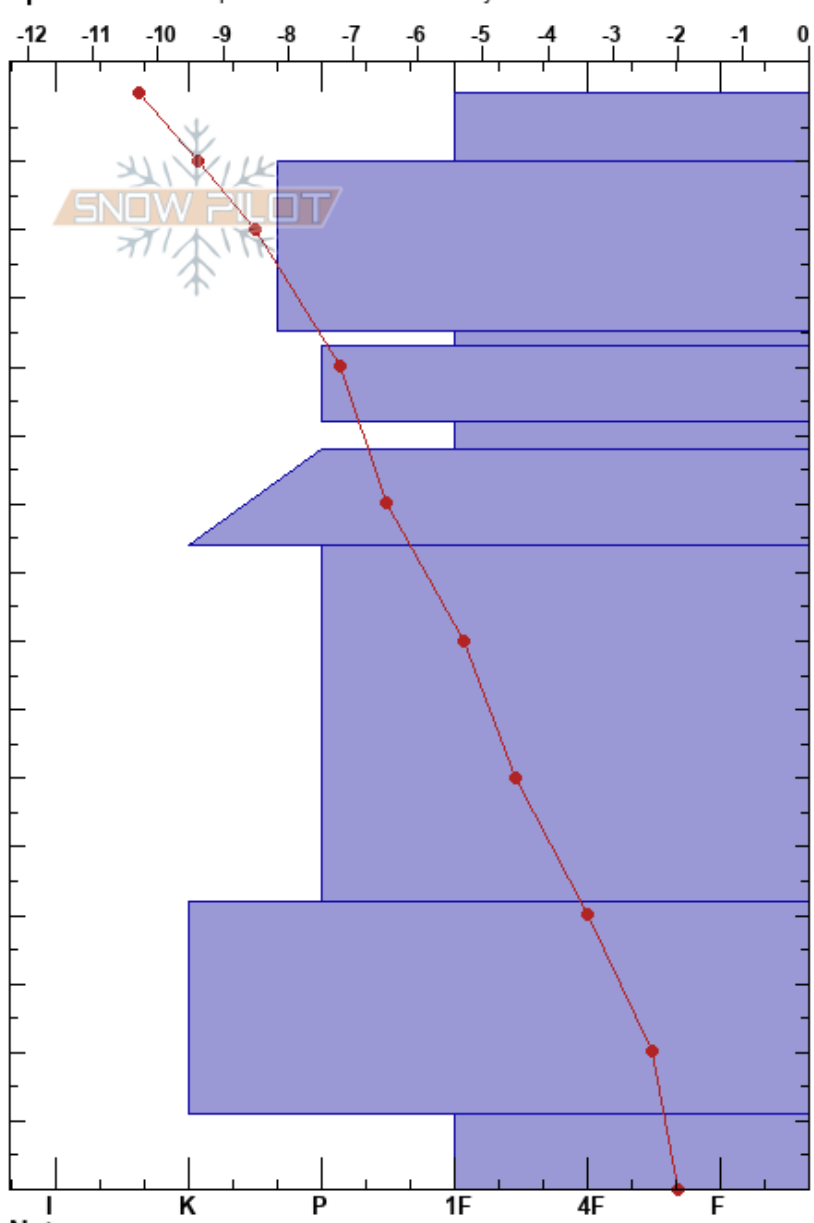

2018 2 12 team5
 Barras
 Norway
 Elevation: 592 m
 Aspect: 315°
 Specifics: Pit is representative of backcountry

brandon logan
 12/02/2018 - 11:00
 Co-ord: 34W db 65445 64294
 Slope Angle: 30°
 Wind Loading: yes

Stability: PF:5
 Air Temperature: -12.1°C
 Sky Cover: FEW
 Precipitation: NO
 Wind: SE Moderate

Layer Notes:

Form	Crystal		Moisture	ρ kg/m³	Stability tests & Layer comments
	Size				
•	1		D		
.	0.5		D		
•	1		D		
.	0.5		D		
•	1		D		
☉ (•)	1.5		D		
.	0.5				
•	1		D		
☉ (☉)	0.5-3		D		