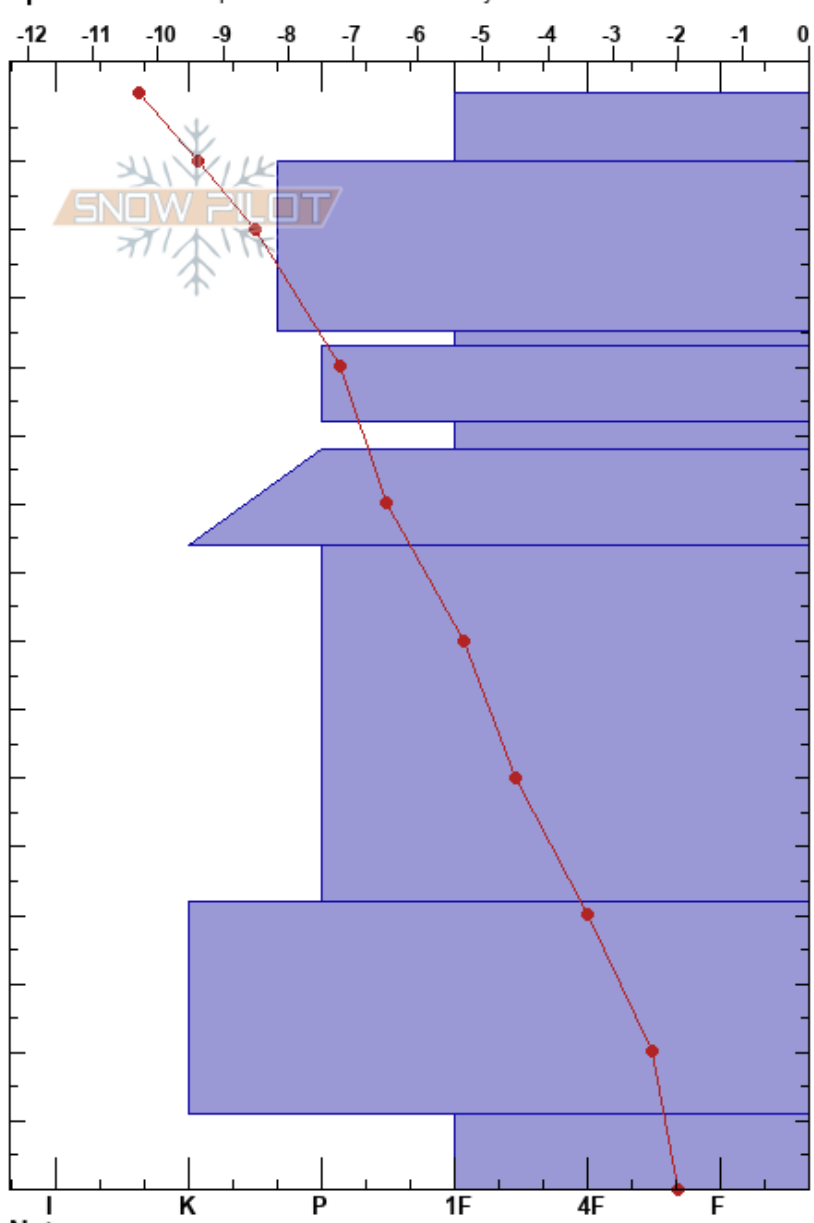

2018 2 12 team5
 Barras
 Norway
 Elevation: 592 m
 Aspect: 315°
 Specifics: Pit is representative of backcountry

brandon logan
 12/02/2018 - 11:00
 Co-ord: 34W db 65445 64294
 Slope Angle: 30°
 Wind Loading: yes

Stability: PF:5
 Air Temperature: -12.1°C
 Sky Cover: FEW
 Precipitation: NO
 Wind: SE Moderate

Layer Notes:

Form	Crystal		ρ kg/m ³	Stability tests & Layer comments
	Size	Moisture		
•	1	D		
.	0.5	D		
•	1	D		
.	0.5	D		
•	1	D		
☉ (•)	1.5	D		
.	0.5			
•	1	D		
☉ (☉)	0.5-3	D		