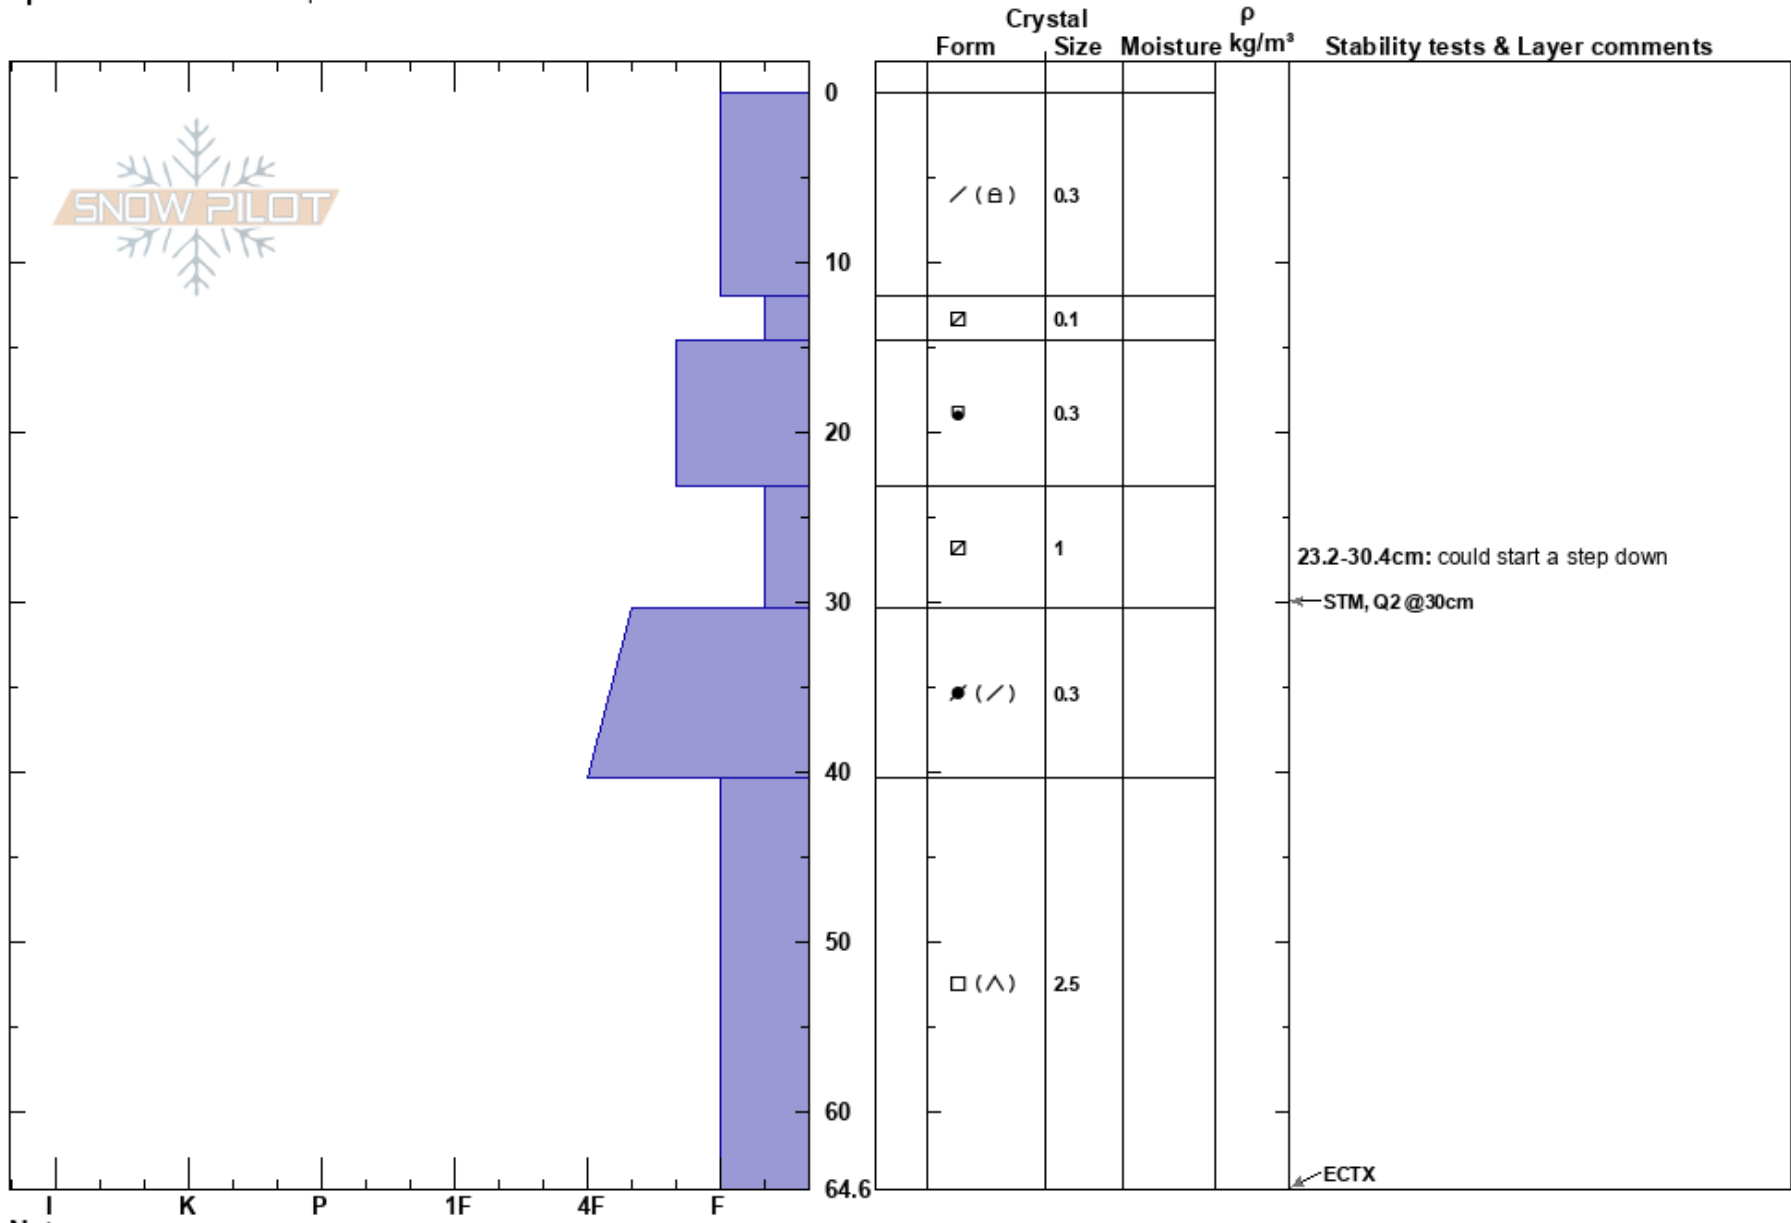

Devils slide TetonPass  
 Teton Range  
 WY  
**Elevation:** 8680 ft  
**Aspect:** E  
**Specifics:** Ski tracks on slope

Dave Miller  
 12/13/2024 - 11:00am  
**Co-ord:** 43.49544N, -110.95573E  
**Slope Angle:**  
**Wind Loading:**

**Stability:**  
**Air Temperature:** 27°F  
**Sky Cover:** BKN  
**Precipitation:** NO  
**Wind:** W

**HS:**65  
**PF:**50  
**PS:**30  
 23.2-30.4cm: could start a step down  
 40.4-64.6cm: Problematic layer

**Notes:** Shallow Snowpack, Poor structure