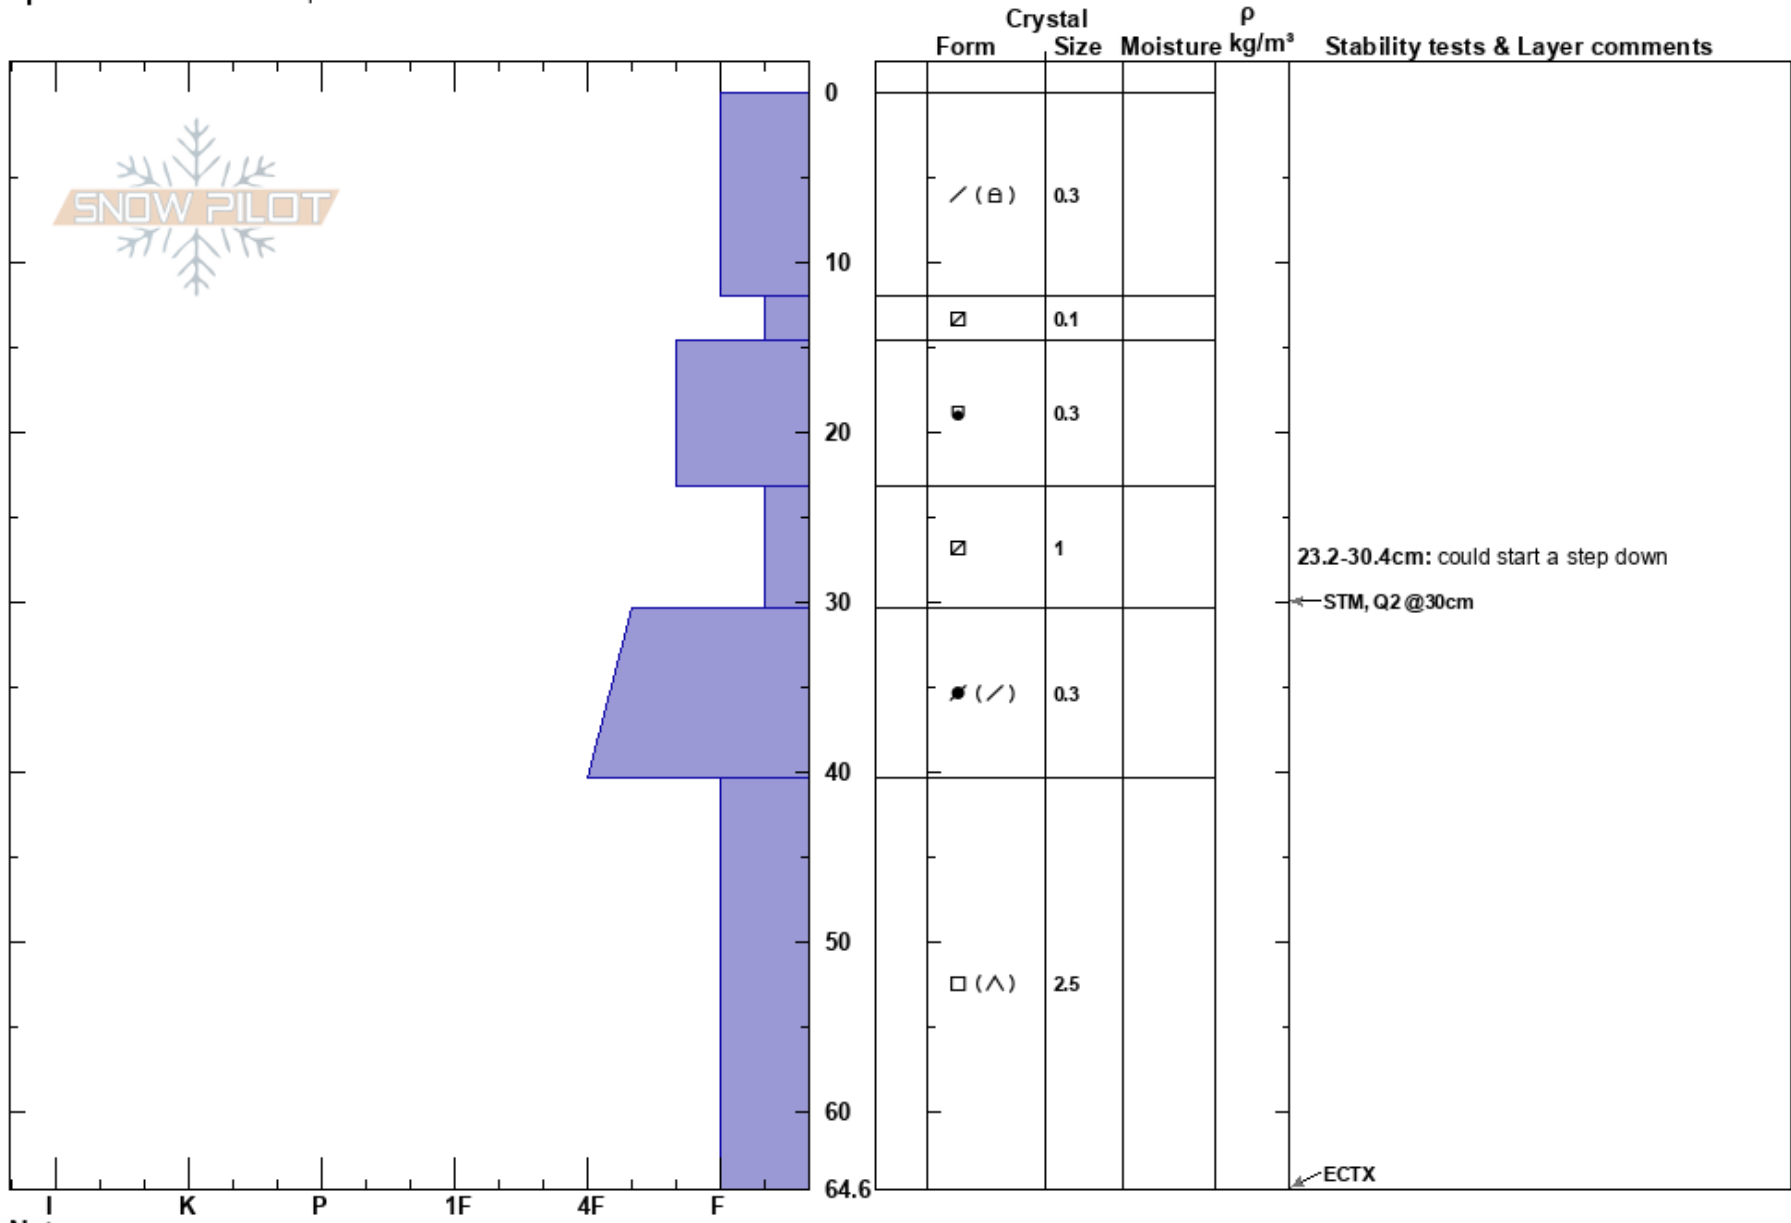

Devils slide TetonPass
 Teton Range
 WY
Elevation: 8680 ft
Aspect: E
Specifics: Ski tracks on slope

Dave Miller
 12/13/2024 - 11:00am
Co-ord: 43.49544N, -110.95573E
Slope Angle:
Wind Loading:

Stability:
Air Temperature: 27°F
Sky Cover: BKN
Precipitation: NO
Wind: W

HS: 65
PF: 50
PS: 30
 23.2-30.4cm: could start a step down
 40.4-64.6cm: Problematic layer

Notes: Shallow Snowpack, Poor structure