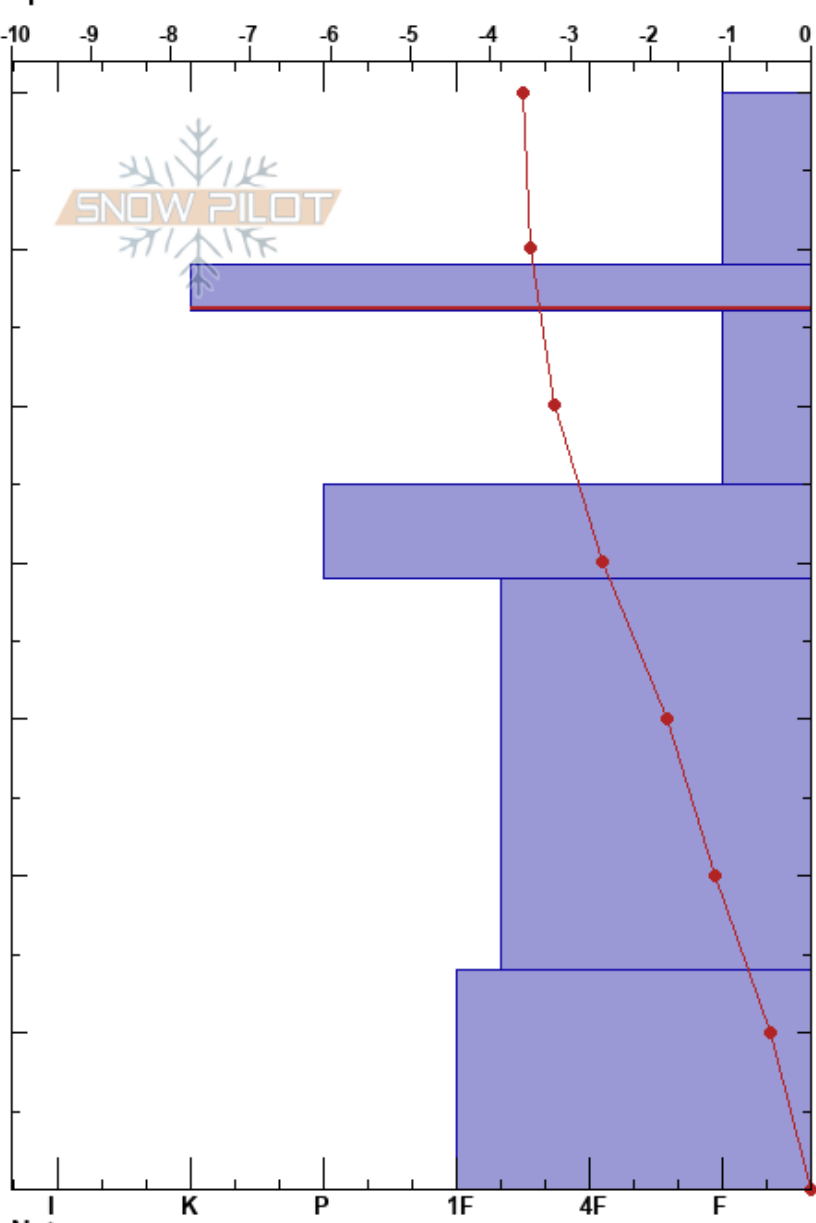

Snowbowl Above Nuts
 Rattlesnake Mtns
 MT
 Elevation: 7379 ft
 Aspect: S
 Specifics:

Kyler Tingey
 12/13/2024 - 1:00pm
 Co-ord: 47.03839N, -113.99442W
 Slope Angle: 15°
 Wind Loading: no

Stability: **HS:70**
 Air Temperature: -5°C
 Sky Cover: OVC
 Precipitation: NO
 Wind: Calm

Layer Notes:
 59-56cm: Small facets below crust
 59-56cm: Problematic layer

Form	Crystal Size	Moisture	ρ kg/m ³	Stability tests & Layer comments
+ (/)	0.5-1 (0.5)			
⊙⊙	1-2			59-56cm: Small facets below crust
☪	0.5-1			
⊙⊙	1-2			
☪	0.5-1			
□	0.5-1			

CT25, SC @0cm Broke at ground
 ECTX

Notes: Open area in sparse trees