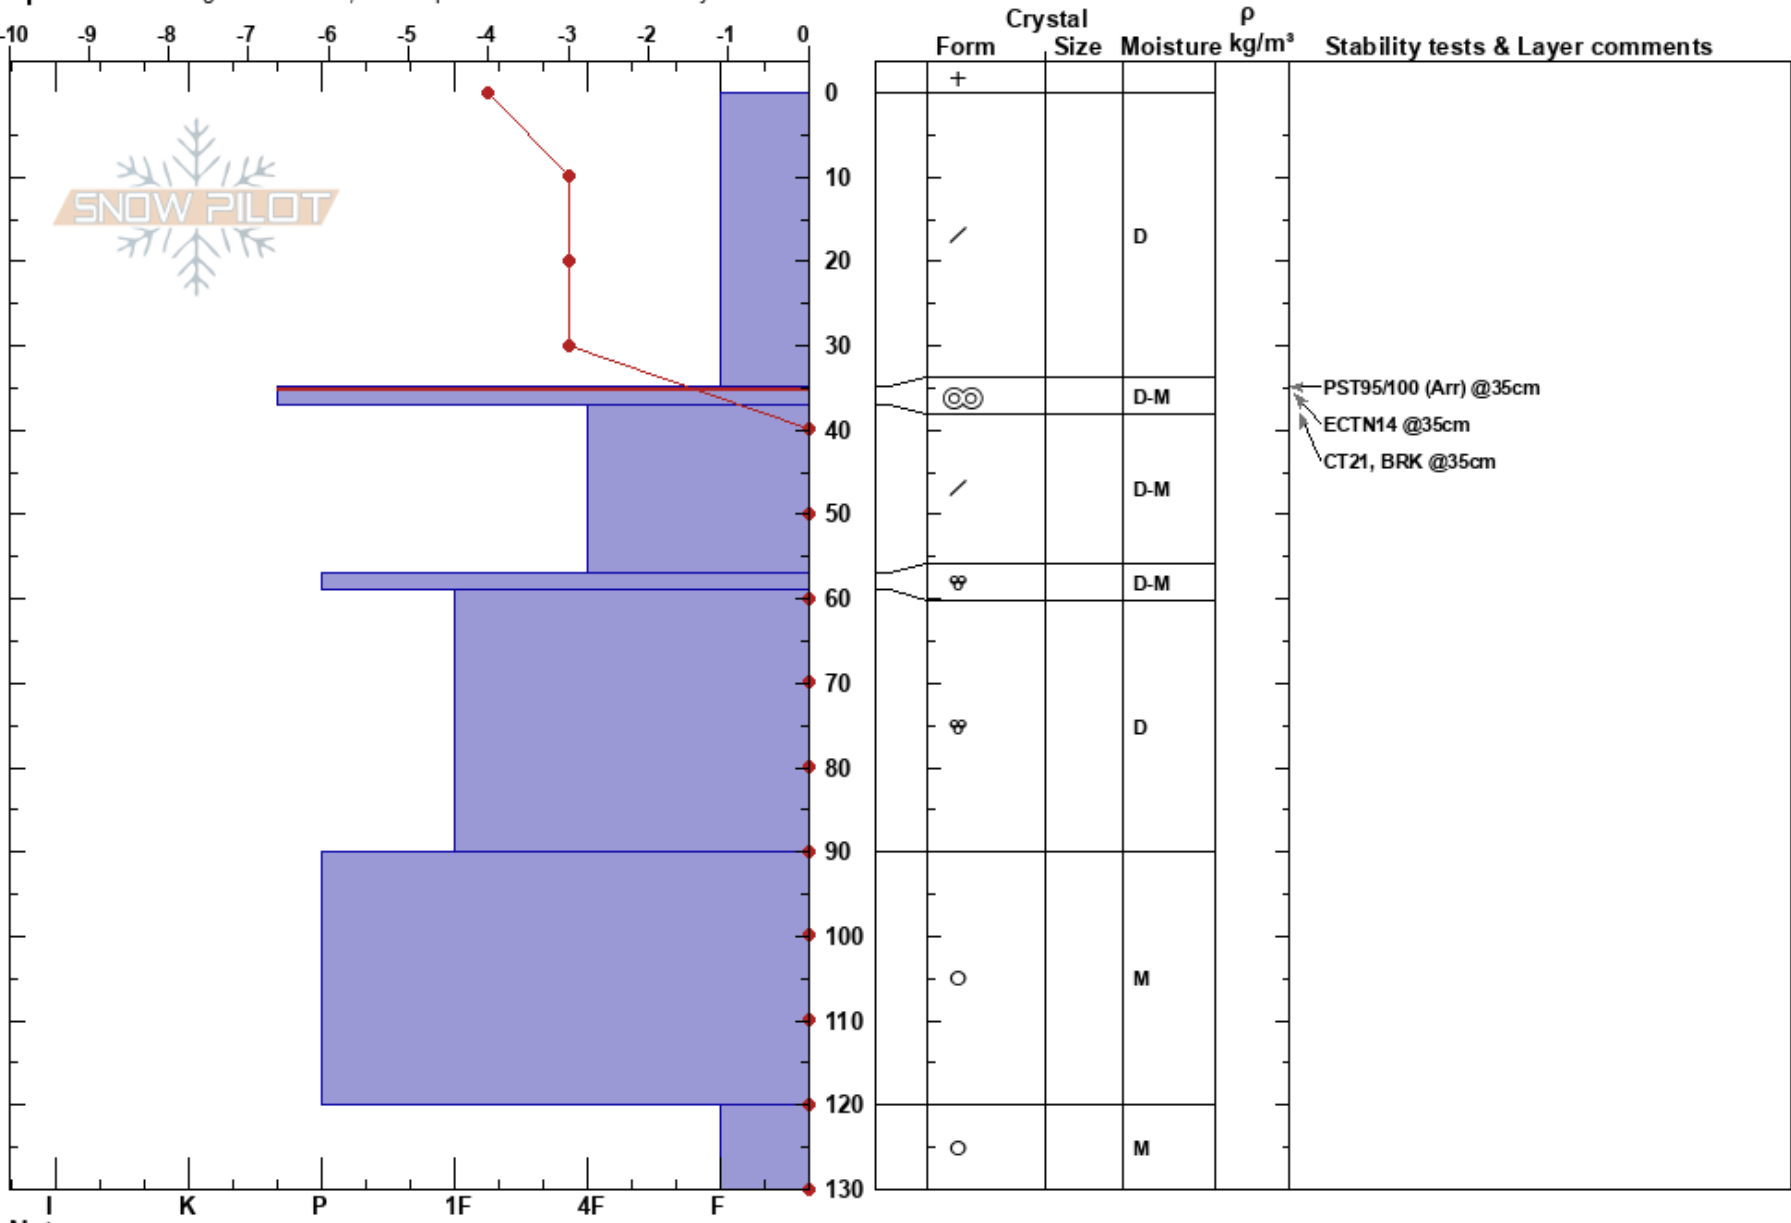

Slope Above C4 Travis Leamer
 Central Cascades, West WA 12/13/2024 - 11:00am
 Elevation: 4940 ft Co-ord:
 Aspect: N Slope Angle: 38°
 Wind Loading: no

Stability: HS:130 Layer Notes:
 Air Temperature: -5°C PF:40 35-37cm:Problematic layer
 Sky Cover: X
 Precipitation: S-1
 Wind: E Calm

Specifics: Pit dug in a Ski Area; Pit is representative of backcountry

Notes: