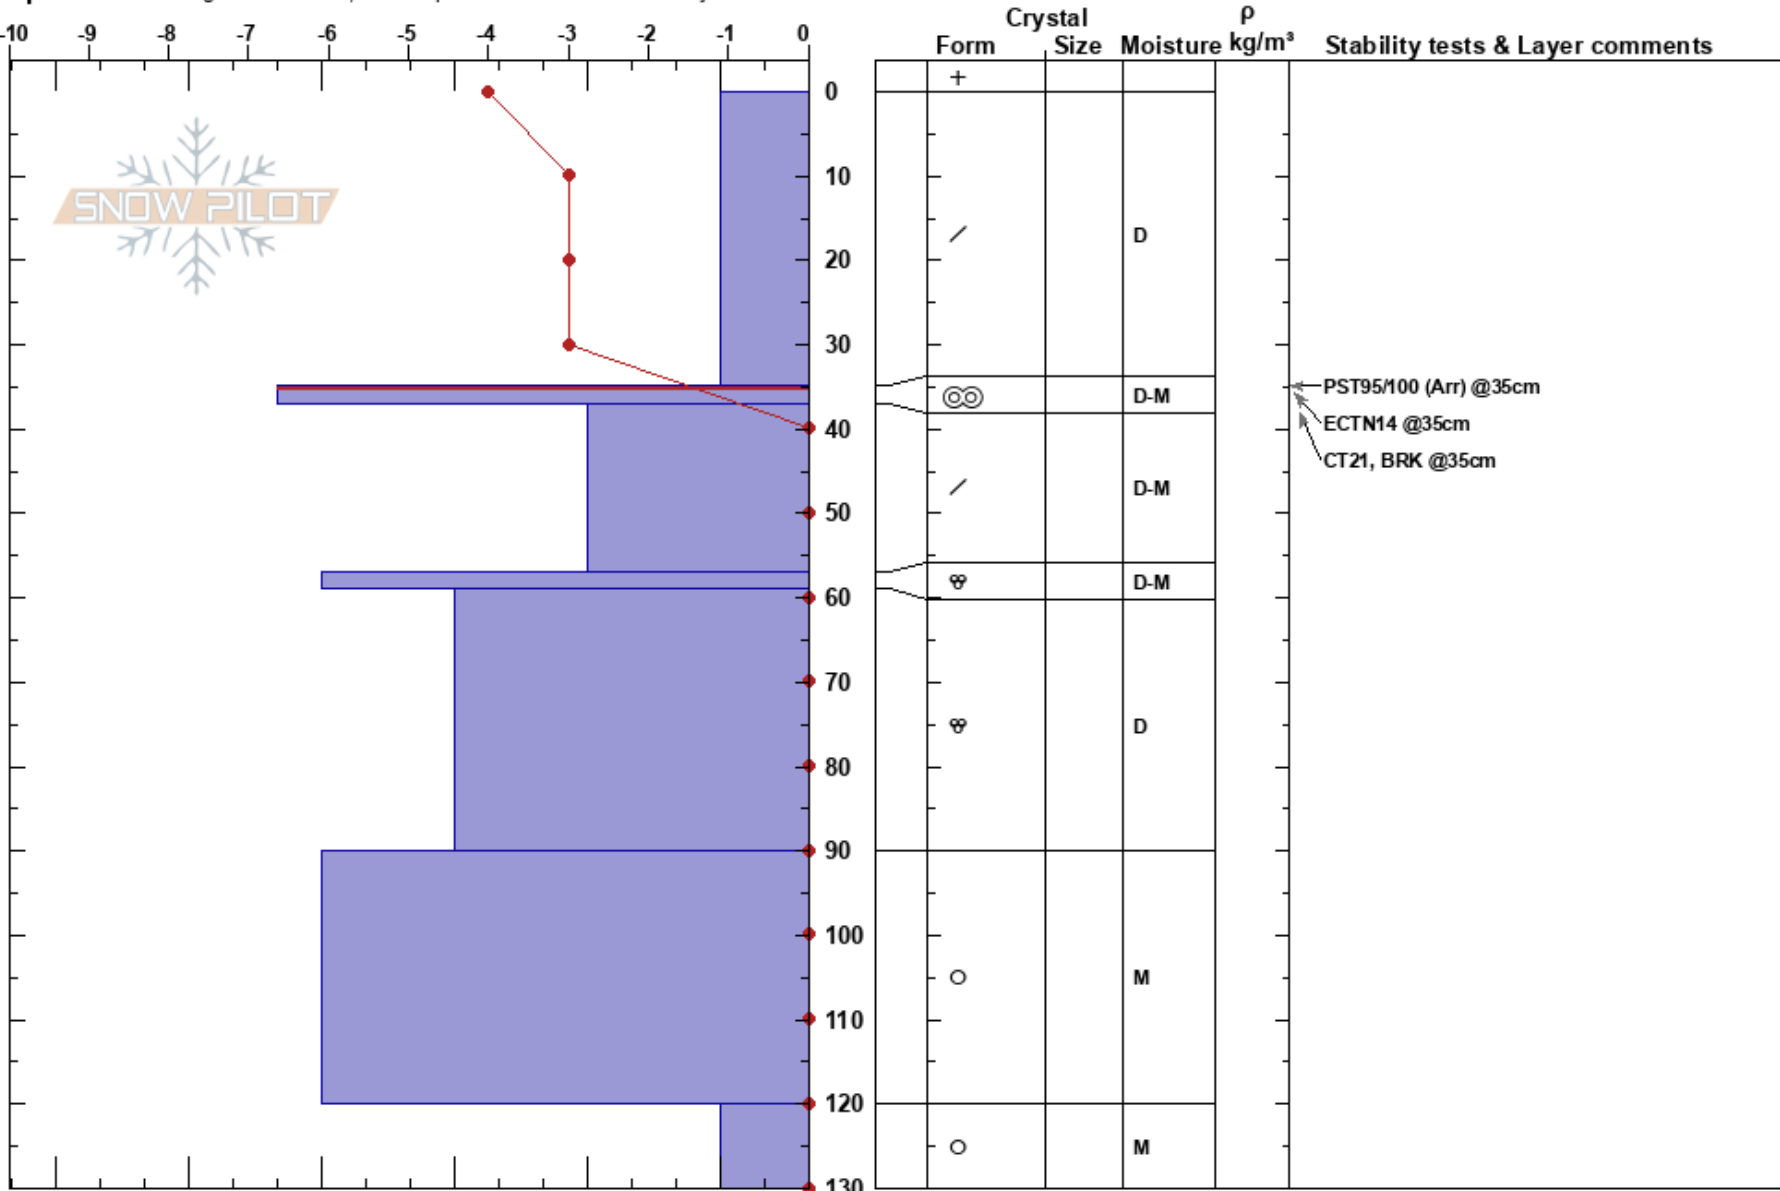

Slope Above C4  
 Central Cascades, West WA

Travis Leamer  
 12/13/2024 - 11:00am

**Stability:**  
**Air Temperature:** -5°C **HS:**130 **Layer Notes:**  
**PF:**40 35-37cm:Problematic layer  
**Sky Cover:** X  
**Precipitation:** S-1  
**Wind:** E Calm

**Elevation:** 4940 ft  
**Aspect:** N

**Co-ord:**  
**Slope Angle:** 38°  
**Wind Loading:** no

**Specifics:** Pit dug in a Ski Area; Pit is representative of backcountry

Notes: