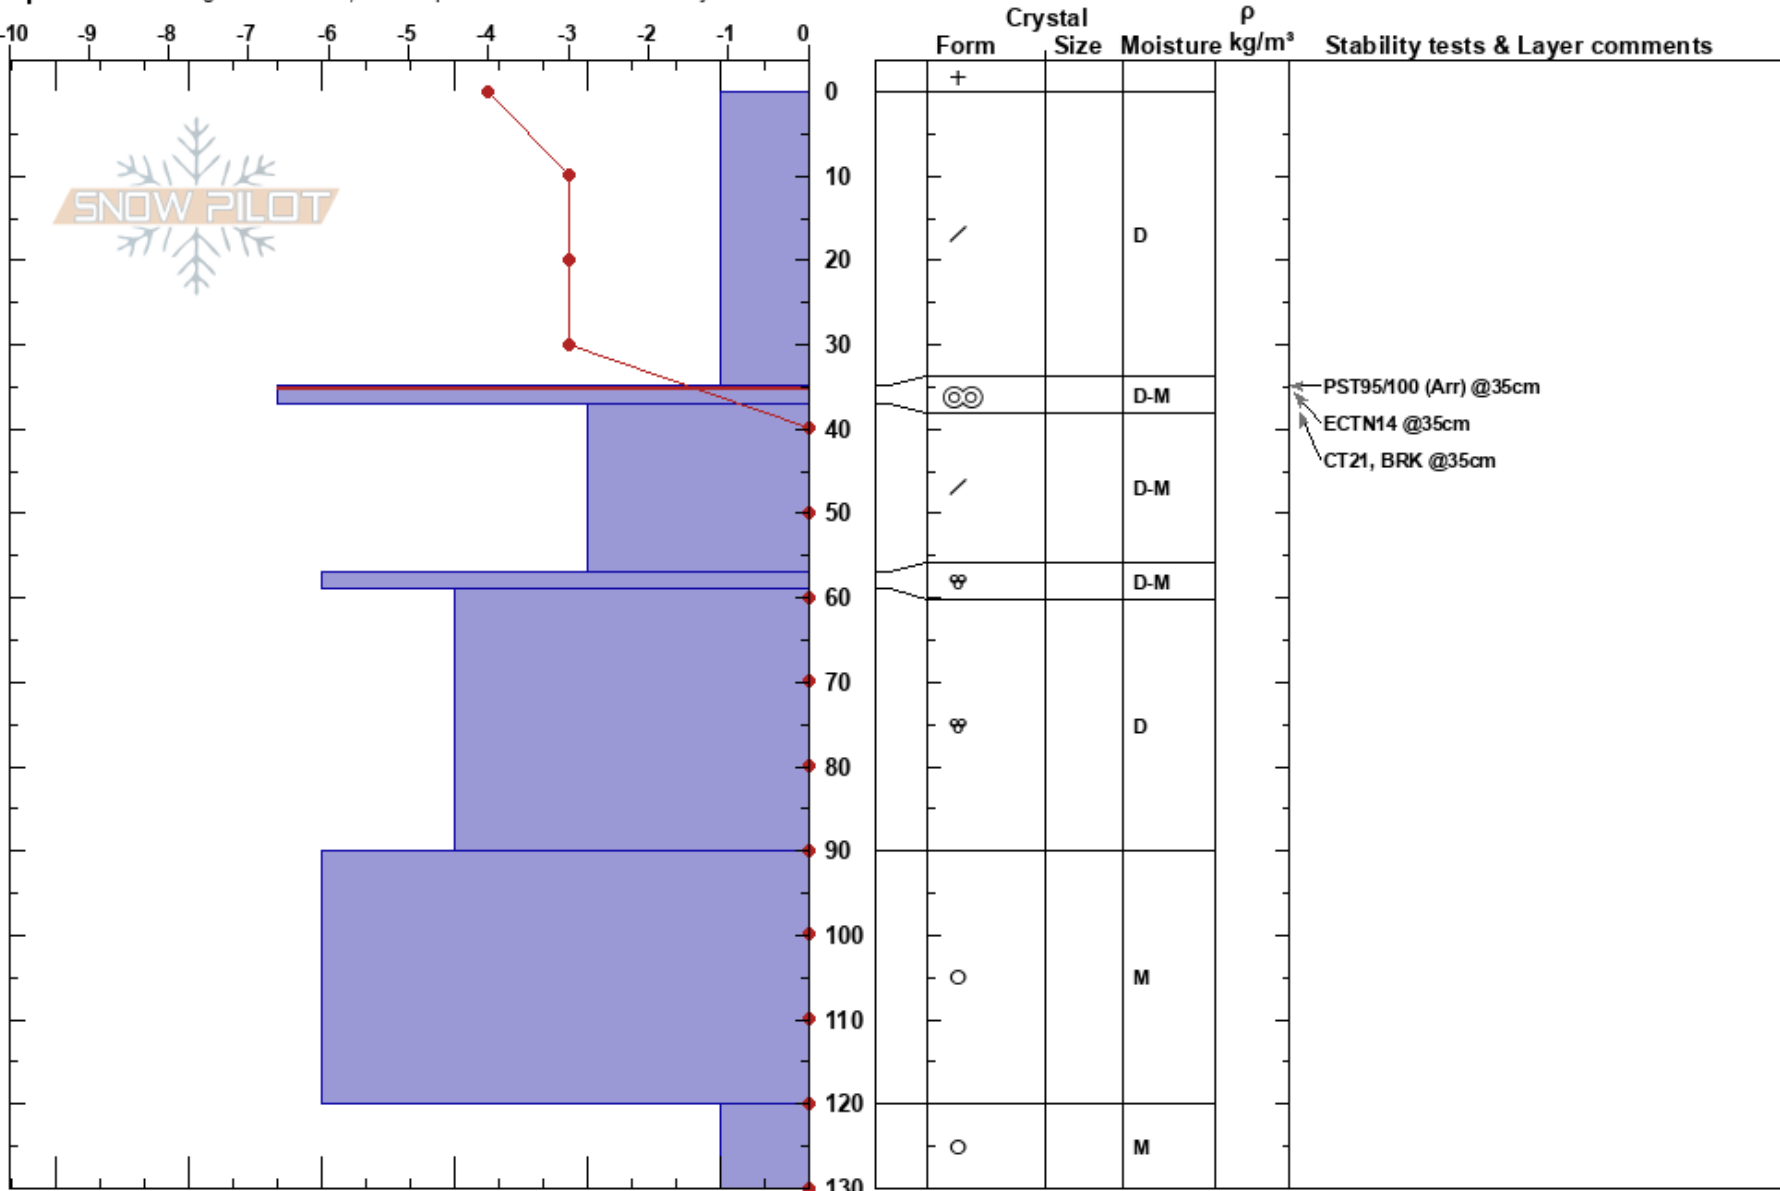

Slope Above C4  
 Central Cascades, West  
 WA

Travis Leamer  
 12/13/2024 - 11:00am

**Stability:**  
**Air Temperature:** -5°C **HS:**130 **Layer Notes:**  
**PF:**40 35-37cm:Problematic layer  
**Sky Cover:** X  
**Precipitation:** S-1  
**Wind:** E Calm

**Elevation:** 4940 ft  
**Aspect:** N  
**Slope Angle:** 38°  
**Wind Loading:** no

**Specifics:** Pit dug in a Ski Area; Pit is representative of backcountry

Notes: