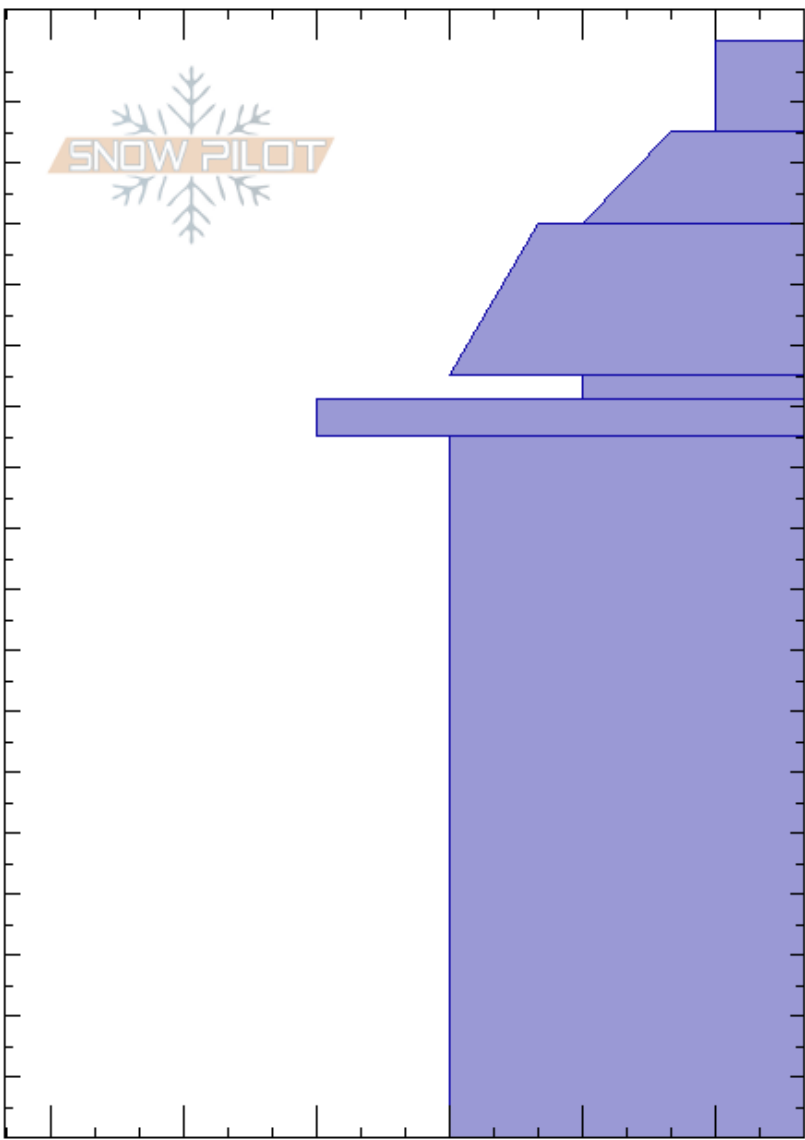

Bjørgaknausen
 Voss
 Norway
 Elevation: 770 m
 Aspect: NE
 Specifics:

Steinar Hustoft
 12/02/2018 - 13:00
 Co-ord:
 Slope Angle: 15°
 Wind Loading:

Stability:
 Air Temperature: -5°C
 Sky Cover: OVC
 Precipitation: S-1
 Wind:
 HS:180
 PF:40 65-180cm: med eldre skarelag

Height (cm)	Crystal		Moisture	ρ kg/m ³	Stability tests & Layer comments
	Form	Size			
0					
10	+ (/)		D		
20	•				
30	.				
40					
50					
55	◻	1			← CT15, Q3 @55cm
60	⊙				
70					
80					
90					
100					
110					
120	○				65-180cm: med eldre skarelag
130					
140					
150					
160					
170					
180					← ECTX