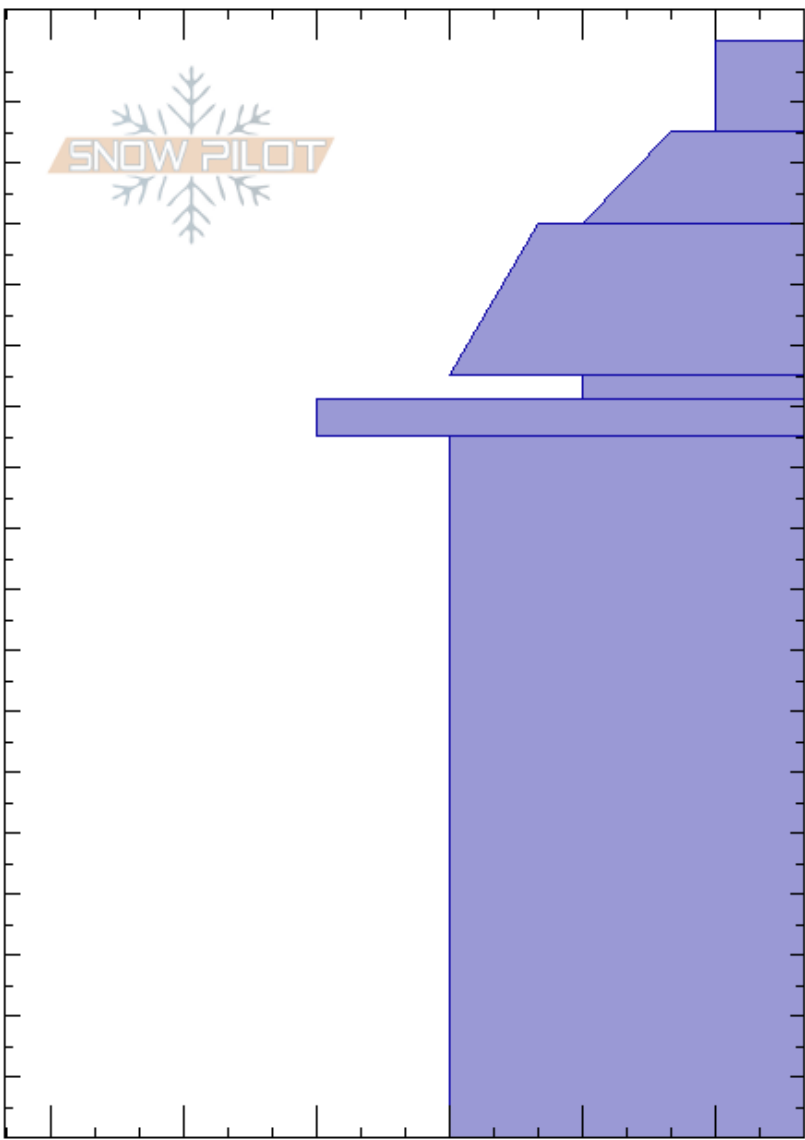

Bjørgaknausen
 Voss
 Norway
 Elevation: 770 m
 Aspect: NE
 Specifics:

Steinar Hustoft
 12/02/2018 - 13:00
 Co-ord:
 Slope Angle: 15°
 Wind Loading:

Stability:
 Air Temperature: -5°C
 Sky Cover: OVC
 Precipitation: S-1
 Wind:
 HS:180
 PF:40
 65-180cm: med eldre skarelag

Height (cm)	Crystal		Moisture	ρ kg/m ³	Stability tests & Layer comments
	Form	Size			
0					
10	+ (/)		D		
20	•				
30	.				
40					
50					
55	□	1			← CT15, Q3 @55cm
60	⊙				
70					
80					
90					
100					
110					
120	○				65-180cm: med eldre skarelag
130					
140					
150					
160					
170					
180					← ECTX