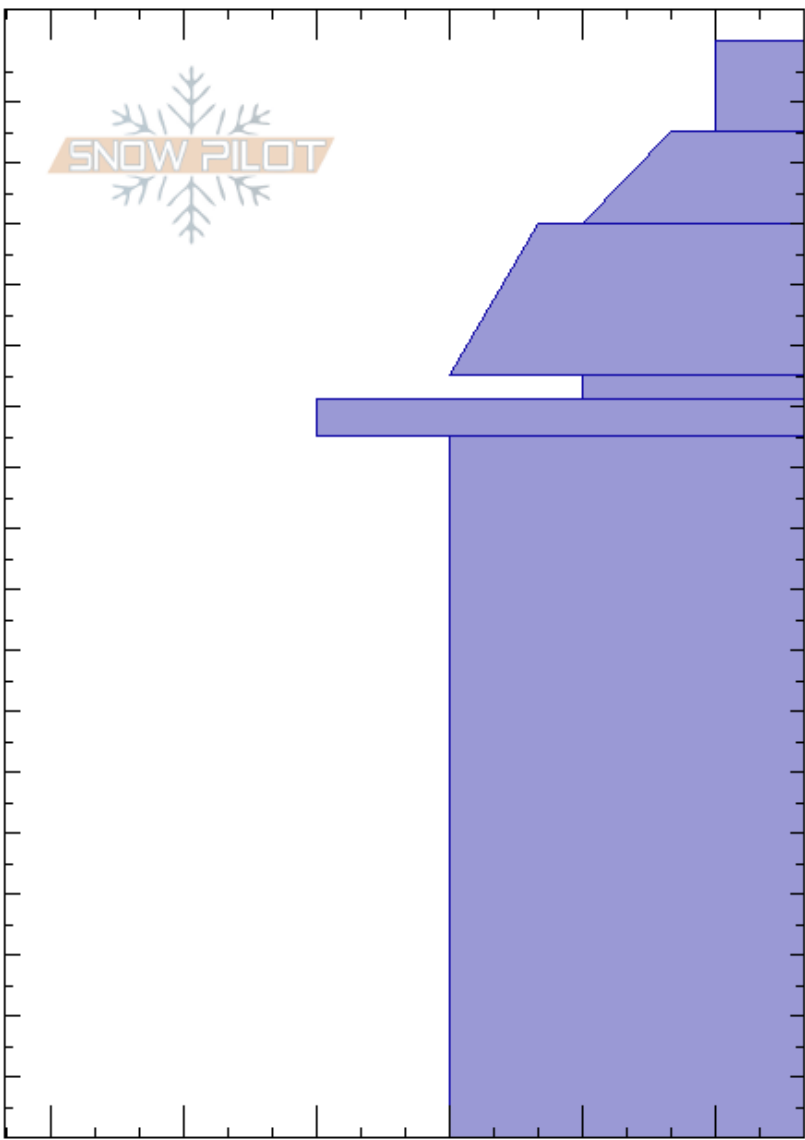

Bjørgaknausen  
 Voss  
 Norway  
 Elevation: 770 m  
 Aspect: NE  
 Specifics:

Steinar Hustoft  
 12/02/2018 - 13:00  
 Co-ord:  
 Slope Angle: 15°  
 Wind Loading:

Stability:  
 Air Temperature: -5°C  
 Sky Cover: OVC  
 Precipitation: S-1  
 Wind:  
 HS:180  
 PF:40  
 65-180cm: med eldre skarelag

Height (cm)	Crystal		Moisture	$\rho$ kg/m <sup>3</sup>	Stability tests & Layer comments
	Form	Size			
0					
10	+ ( / )		D		
20	•				
30	.				
40					
50					
55	□	1			← CT15, Q3 @55cm
60	⊙				
70					
80					
90					
100					
110					
120	○				65-180cm: med eldre skarelag
130					
140					
150					
160					
170					
180					← ECTX