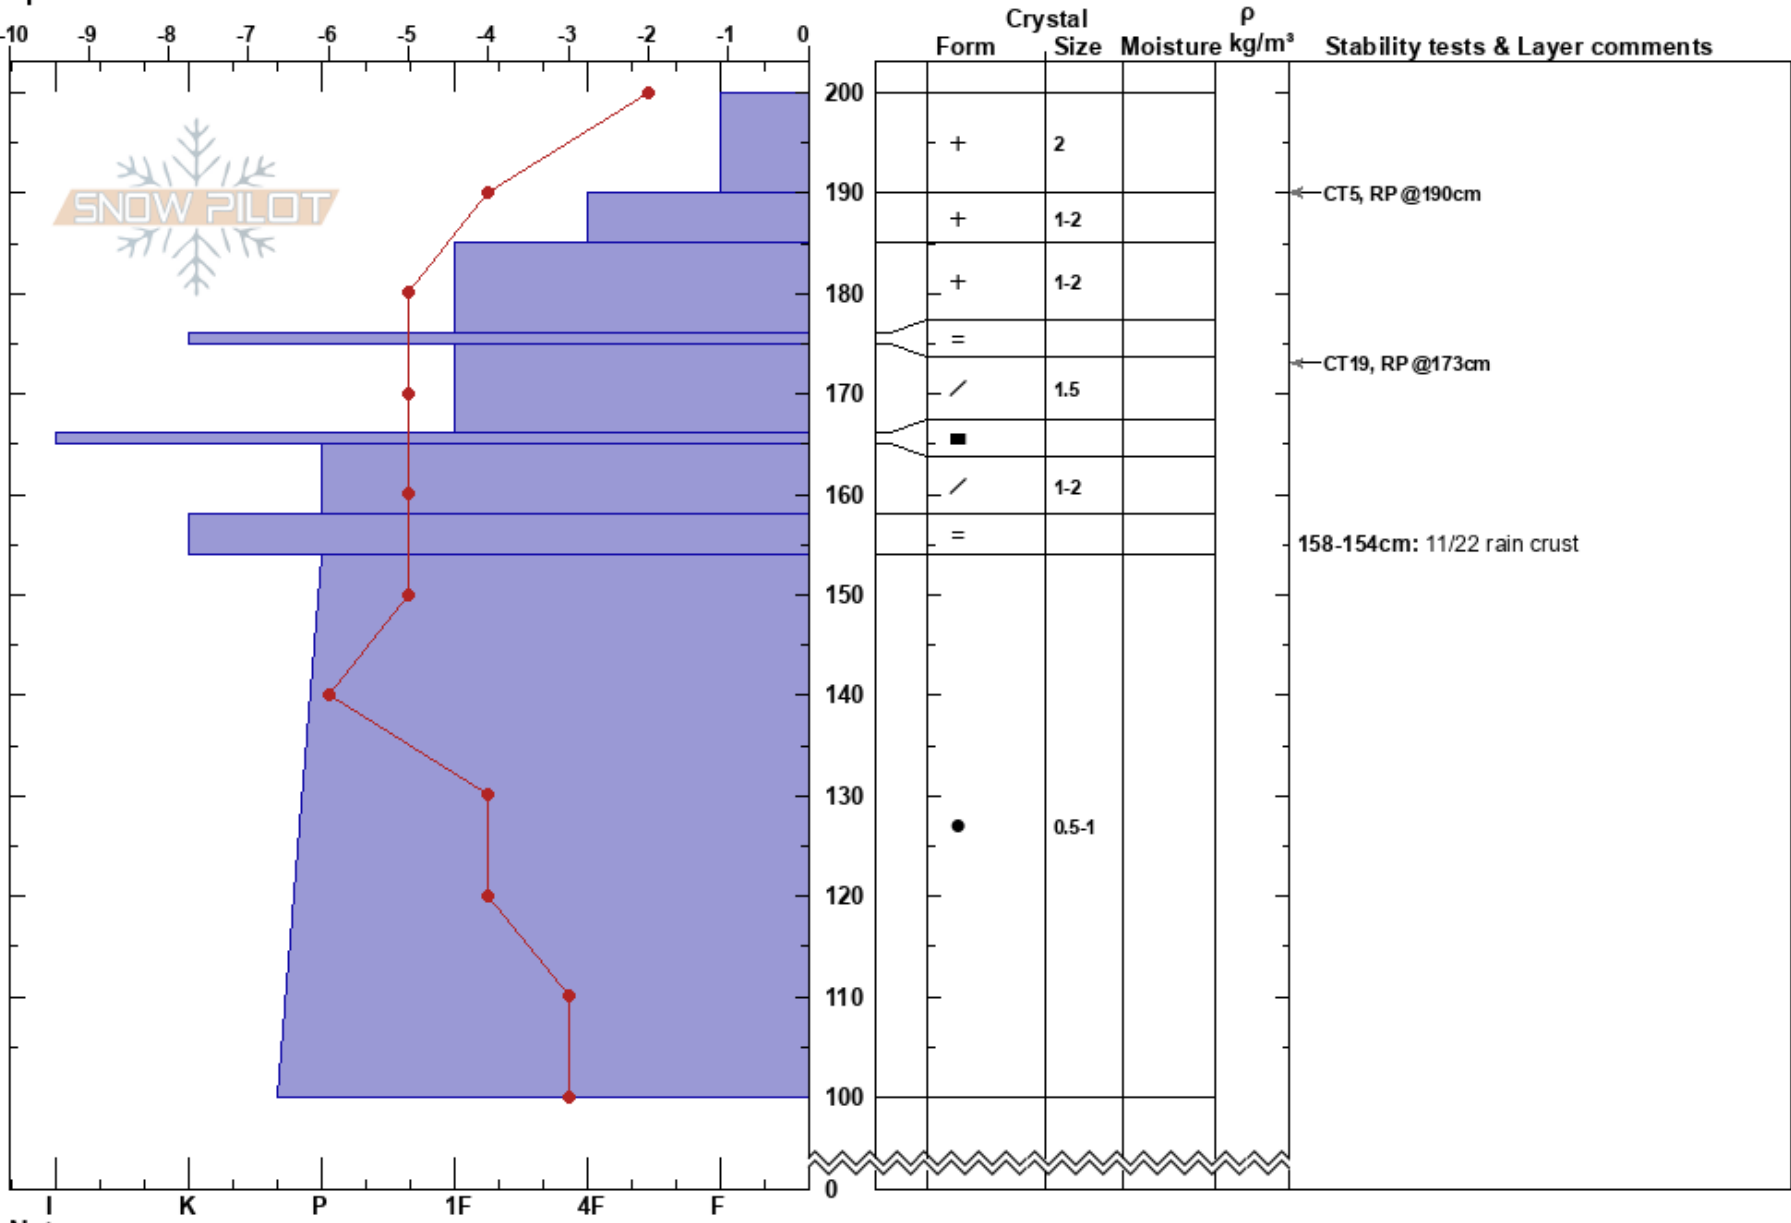

Tumalo Northwest
 Three Sisters
 OR
 Elevation: 7208 ft
 Aspect: NW
 Specifics:

Aaron Hartz
 12/12/2024 - 1:20pm
 Co-ord: 10T 608356W 4873740N
 Slope Angle: 14°
 Wind Loading:

Stability:
 Air Temperature: -3°C
 Sky Cover: OVC
 Precipitation: S-1
 Wind: Calm

HS:200
 158-154cm: 11/22 rain crust

Notes: