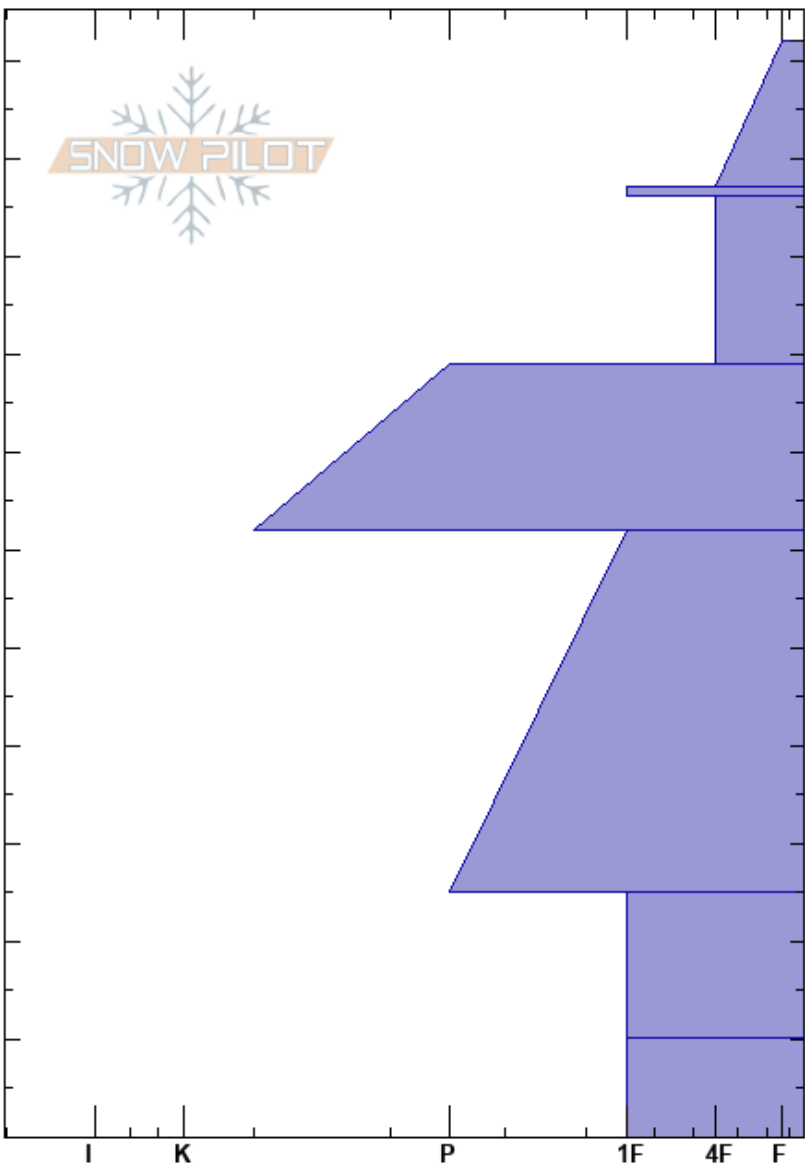

Taft Summit
 Silver Valley Area
 ID
 Elevation: 6090 ft
 Aspect: W
 Specifics:

izzy davis
 12/12/2024 - 12:15pm
 Co-ord: 47.48144N, -115.55343W
 Slope Angle: 27°
 Wind Loading: no

Stability:
 Air Temperature:
 Sky Cover: OVC
 Precipitation: NO
 Wind: Calm

HS:112
 PF:30
 PS: 10
 Layer Notes:
 97-96cm: 12/7 Brittle
 97-96cm: Problematic layer
 79-62cm: 11/23

Crystal Form	Crystal Size	Moisture	ρ kg/m ³	Stability tests & Layer comments
/	1			
=				← ECTN16 @98cm
⊖	1			← STE @96cm ← CT20, RP @96cm
=				79-62cm: 11/23
				← STM @62cm
•	1			← STH @47cm
⊖	2			
•	1			