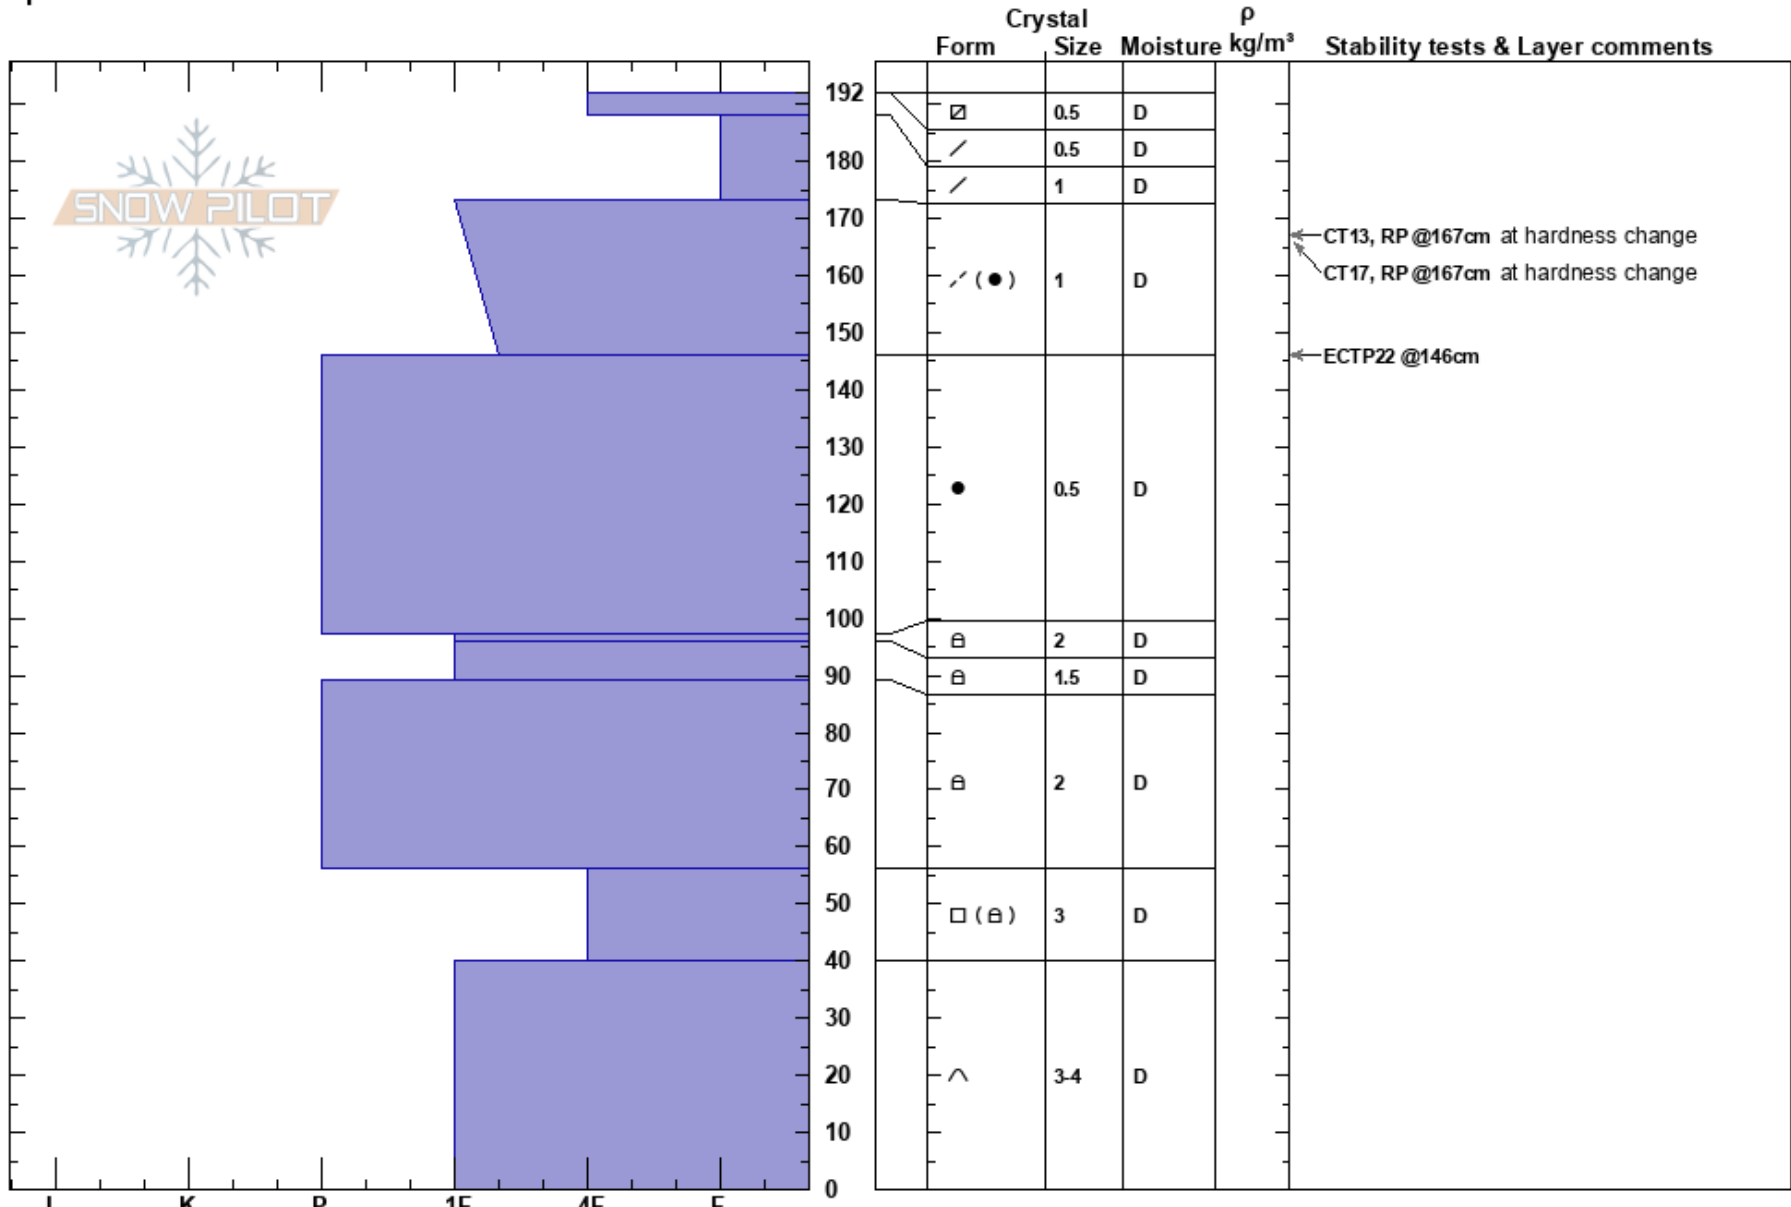

180211 Berthoud SE Asp
 Front Range
 CO
 Elevation: 11919 ft
 Aspect: SE
 Specifics:

Ryan Zarter
 02/11/2018 - 1:00pm
 Co-ord: 39.80248N, -105.78645W
 Slope Angle: 33°
 Wind Loading: previous

Stability: **HS:192**
 Air Temperature: -11°C
 Sky Cover: SCT
 Precipitation: NO
 Wind: Calm

Layer Notes:

Notes: Dug on SE aspect in a location that Metzger suggested was representative of the Stanley