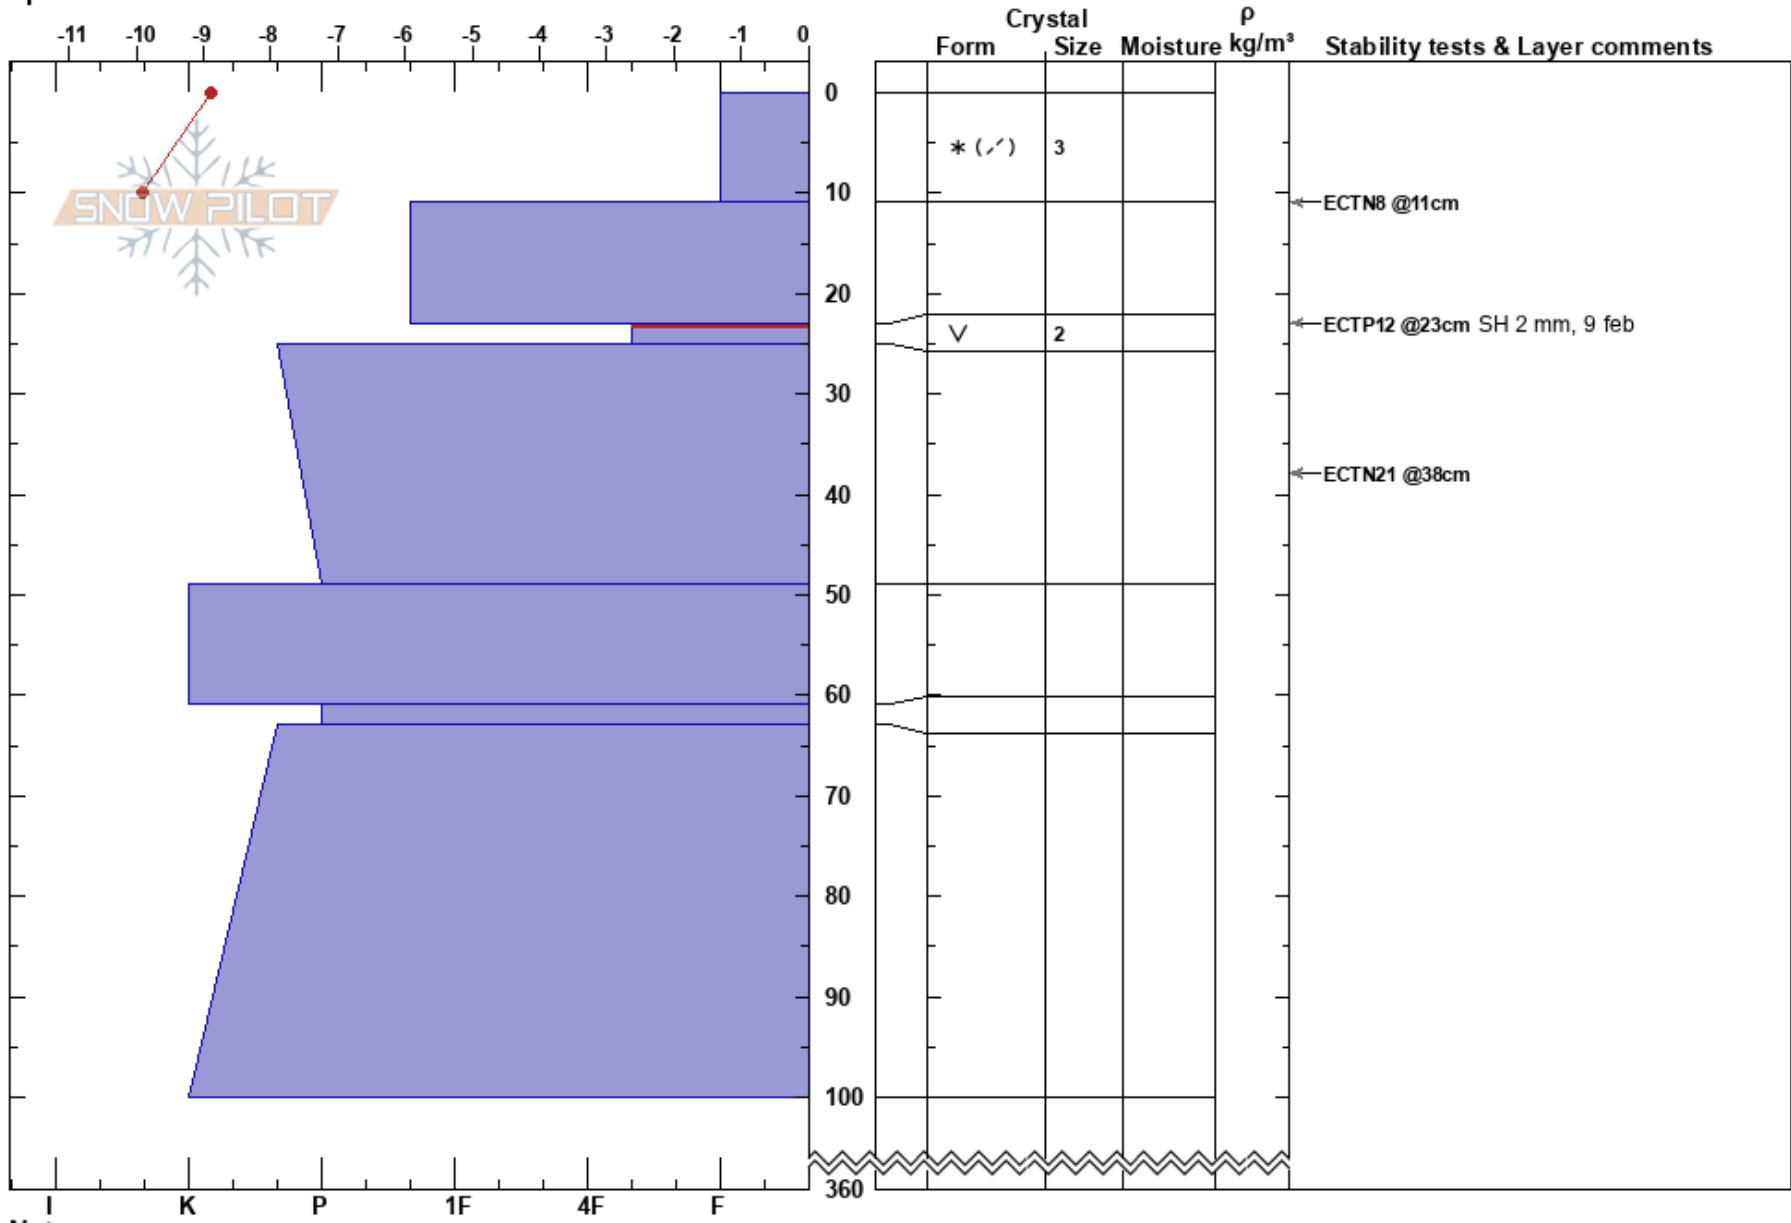

Laisaliden
 Västra Vindelfjällen
 Sweden
Elevation: 690 m
Aspect: 280°
Specifics:

Johan af Ekenstam
 12/02/2018 - 12:20
Co-ord: 65.78204N, 15.15435E
Slope Angle: 27°
Wind Loading: yes

Stability: HS:360
Air Temperature: -9.3°C **PF:** 15 23-25cm:Problematic layer
Sky Cover: SCT
Precipitation: S-1
Wind: SE Moderate