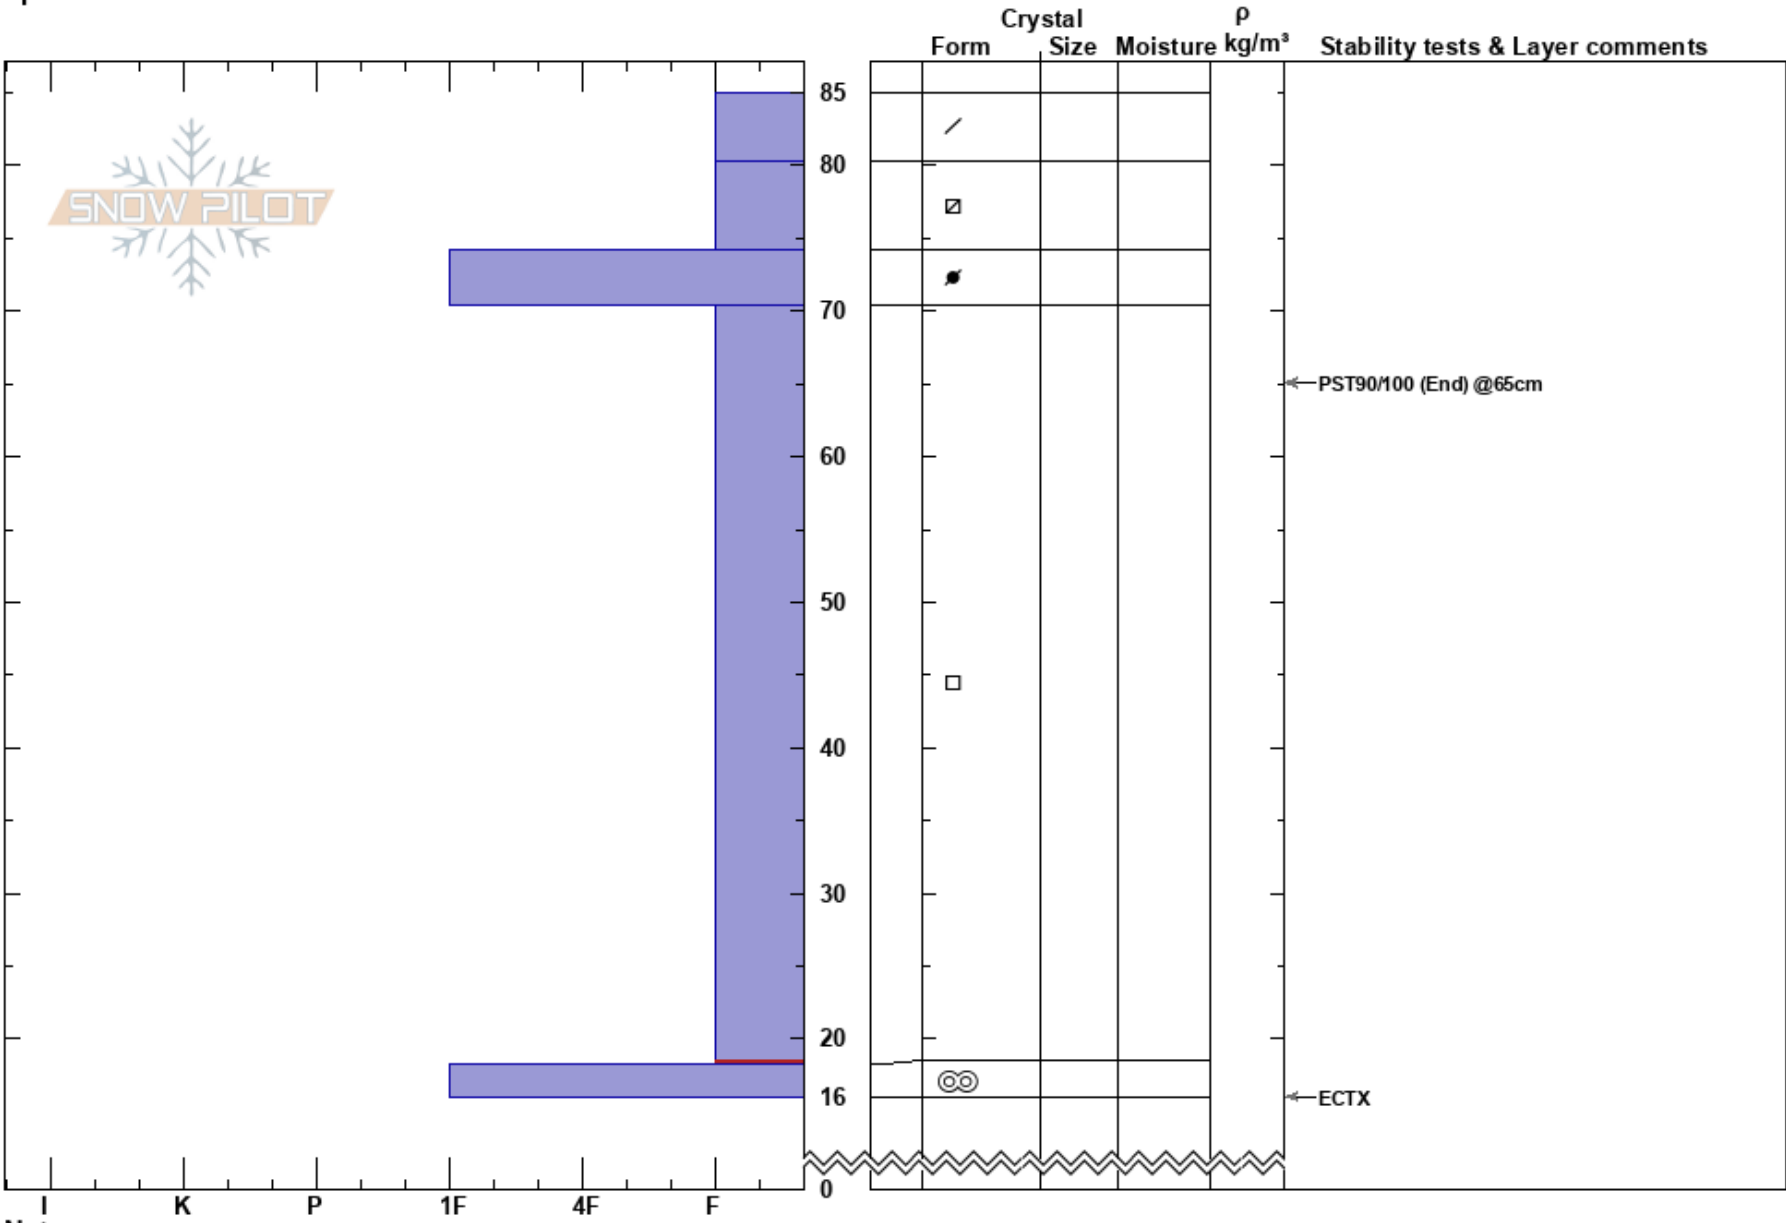

GH3  
 Wasatch Range  
 UT  
 Elevation: 10180 ft  
 Aspect: 58°  
 Specifics:

Hank Evatt  
 12/12/2024 - 1:00pm  
 Co-ord:  
 Slope Angle: 39°  
 Wind Loading:

Stability:  
 Air Temperature:  
 Sky Cover: CLR  
 Precipitation: NO  
 Wind: Calm

HS:85  
 70.4-18.2cm:Problematic layer

Notes: