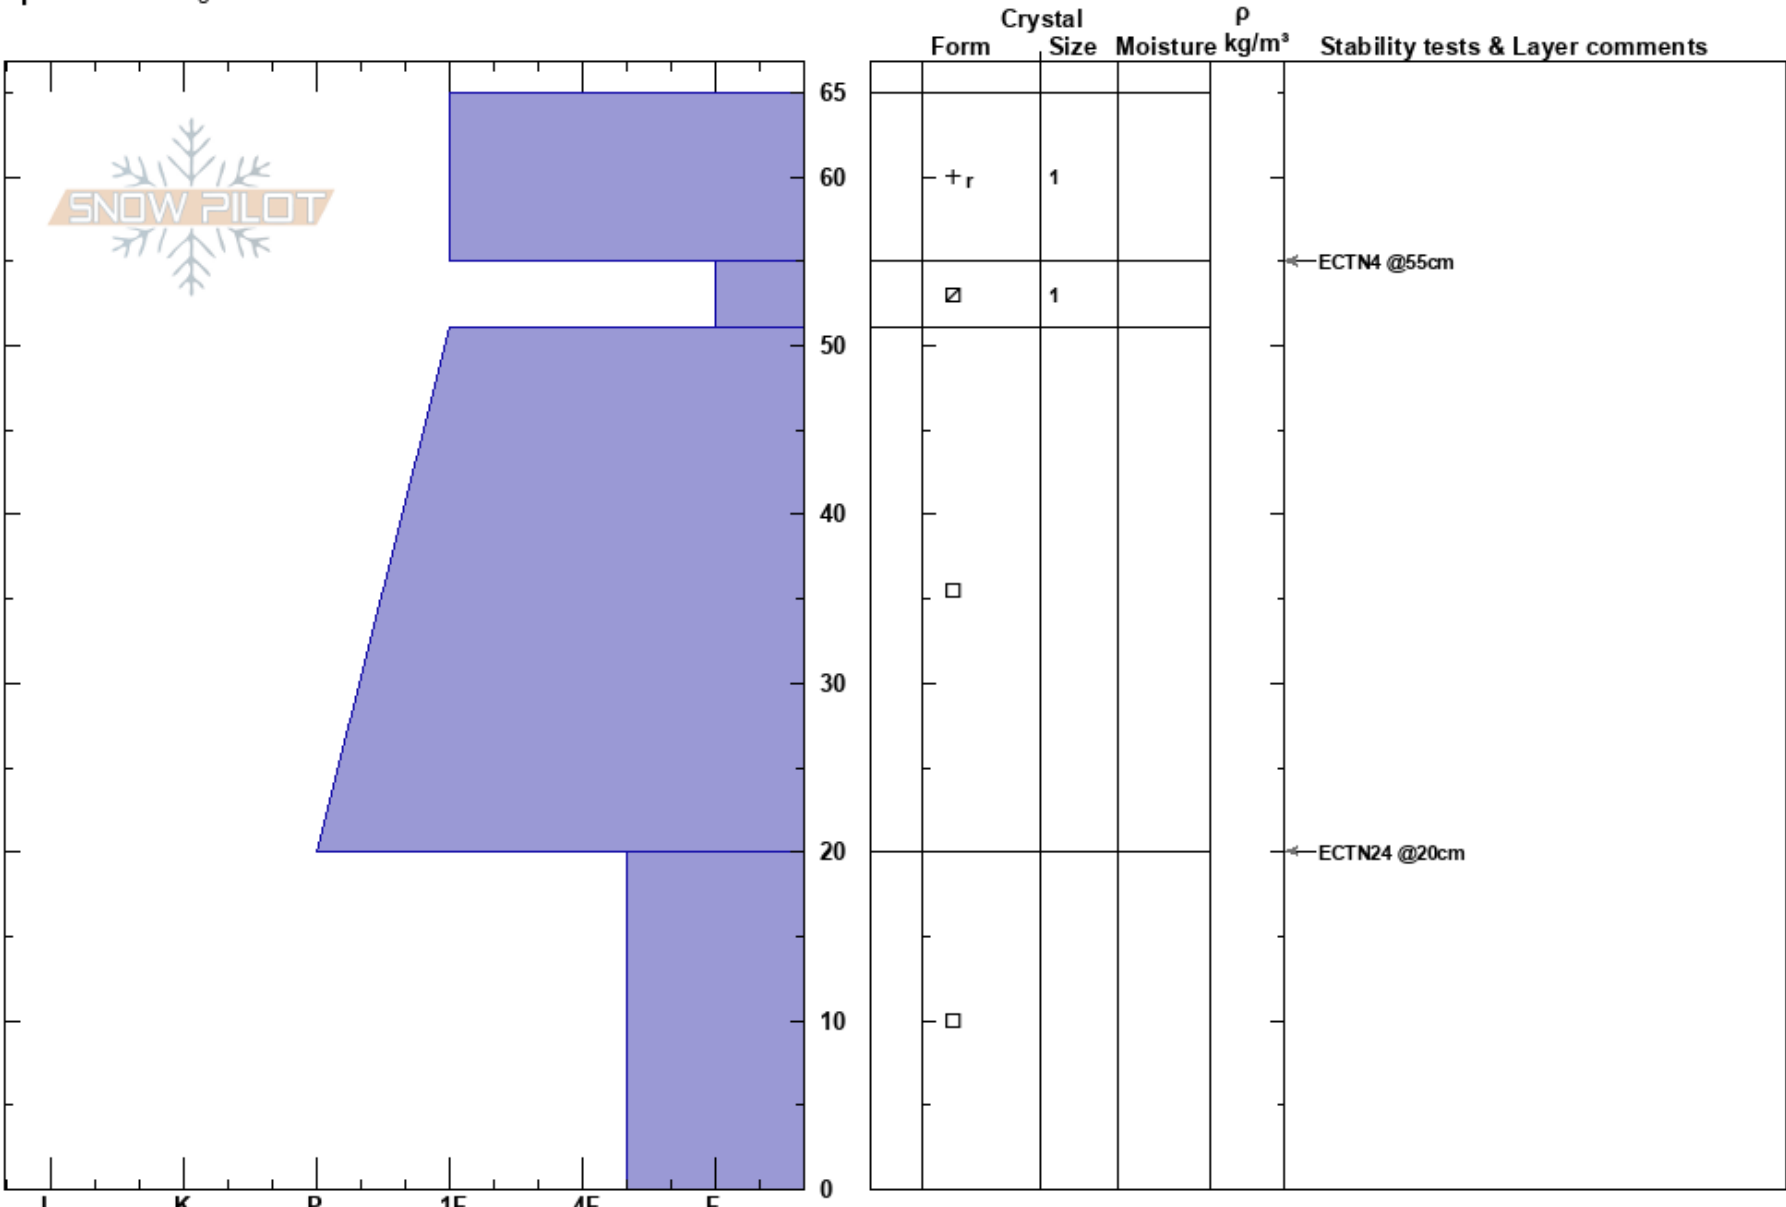

Wildcard Lower
 Carson Range
 NV
Elevation:
Aspect:
Specifics: Pit dug in a Ski Area

Eric Lawrence
 12/12/2024 - 2:00pm
Co-ord:
Slope Angle:
Wind Loading: no

Stability:
Air Temperature:
Sky Cover: OVC
Precipitation: S-1
Wind: W Light Breeze

HS:65
 55-51cm:Problematic layer

Notes: loaded PST on FCsf at 55cms: PST SF 15/100