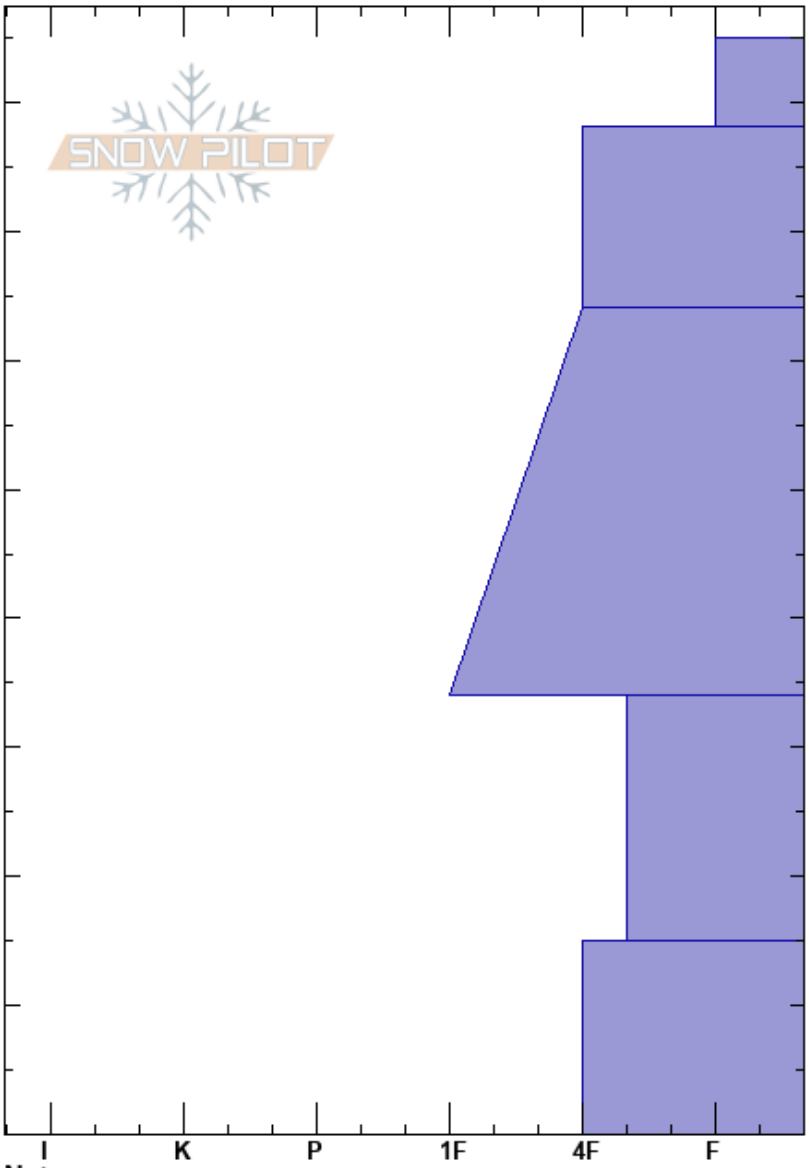

Indy NT
 Sawatch Range
 CO
 Elevation: 11400 ft
 Aspect: NE
 Specifics:

Will Barrett
 12/10/2024 - 12:00pm
 Co-ord:
 Slope Angle: 25°
 Wind Loading: yes

Stability:
 Air Temperature: -12°C
 Sky Cover: OVC
 Precipitation: S2
 Wind: NW Moderate

HS:85
 Layer Notes:
 15-0cm: Problematic layer

Crystal Form	Crystal Size	Moisture	ρ kg/m ³	Stability tests & Layer comments
+	1			
☐				
• (☐)				
☐	2			
^	3			← ECTP17 @12cm ← ECTP15 @10cm

Notes: