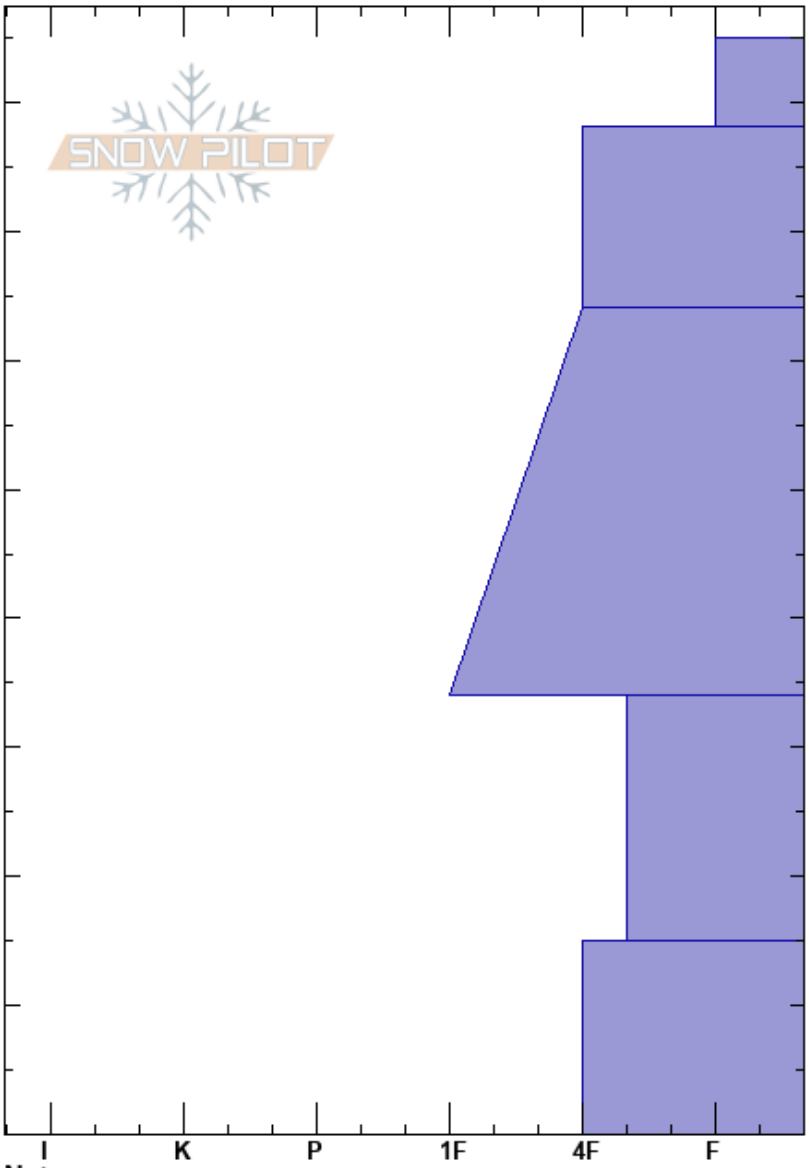

Indy NT
 Sawatch Range
 CO
 Elevation: 11400 ft
 Aspect: NE
 Specifics:

Will Barrett
 12/10/2024 - 12:00pm
 Co-ord:
 Slope Angle: 25°
 Wind Loading: yes

Stability:
 Air Temperature: -12°C
 Sky Cover: OVC
 Precipitation: S2
 Wind: NW Moderate

HS:85
 Layer Notes:
 15-0cm: Problematic layer

Crystal Form	Crystal Size	Moisture	ρ kg/m ³	Stability tests & Layer comments
+	1			
⊠				
• (⊠)				
□	2			
^	3			← ECTP17 @12cm ← ECTP15 @10cm

Notes: