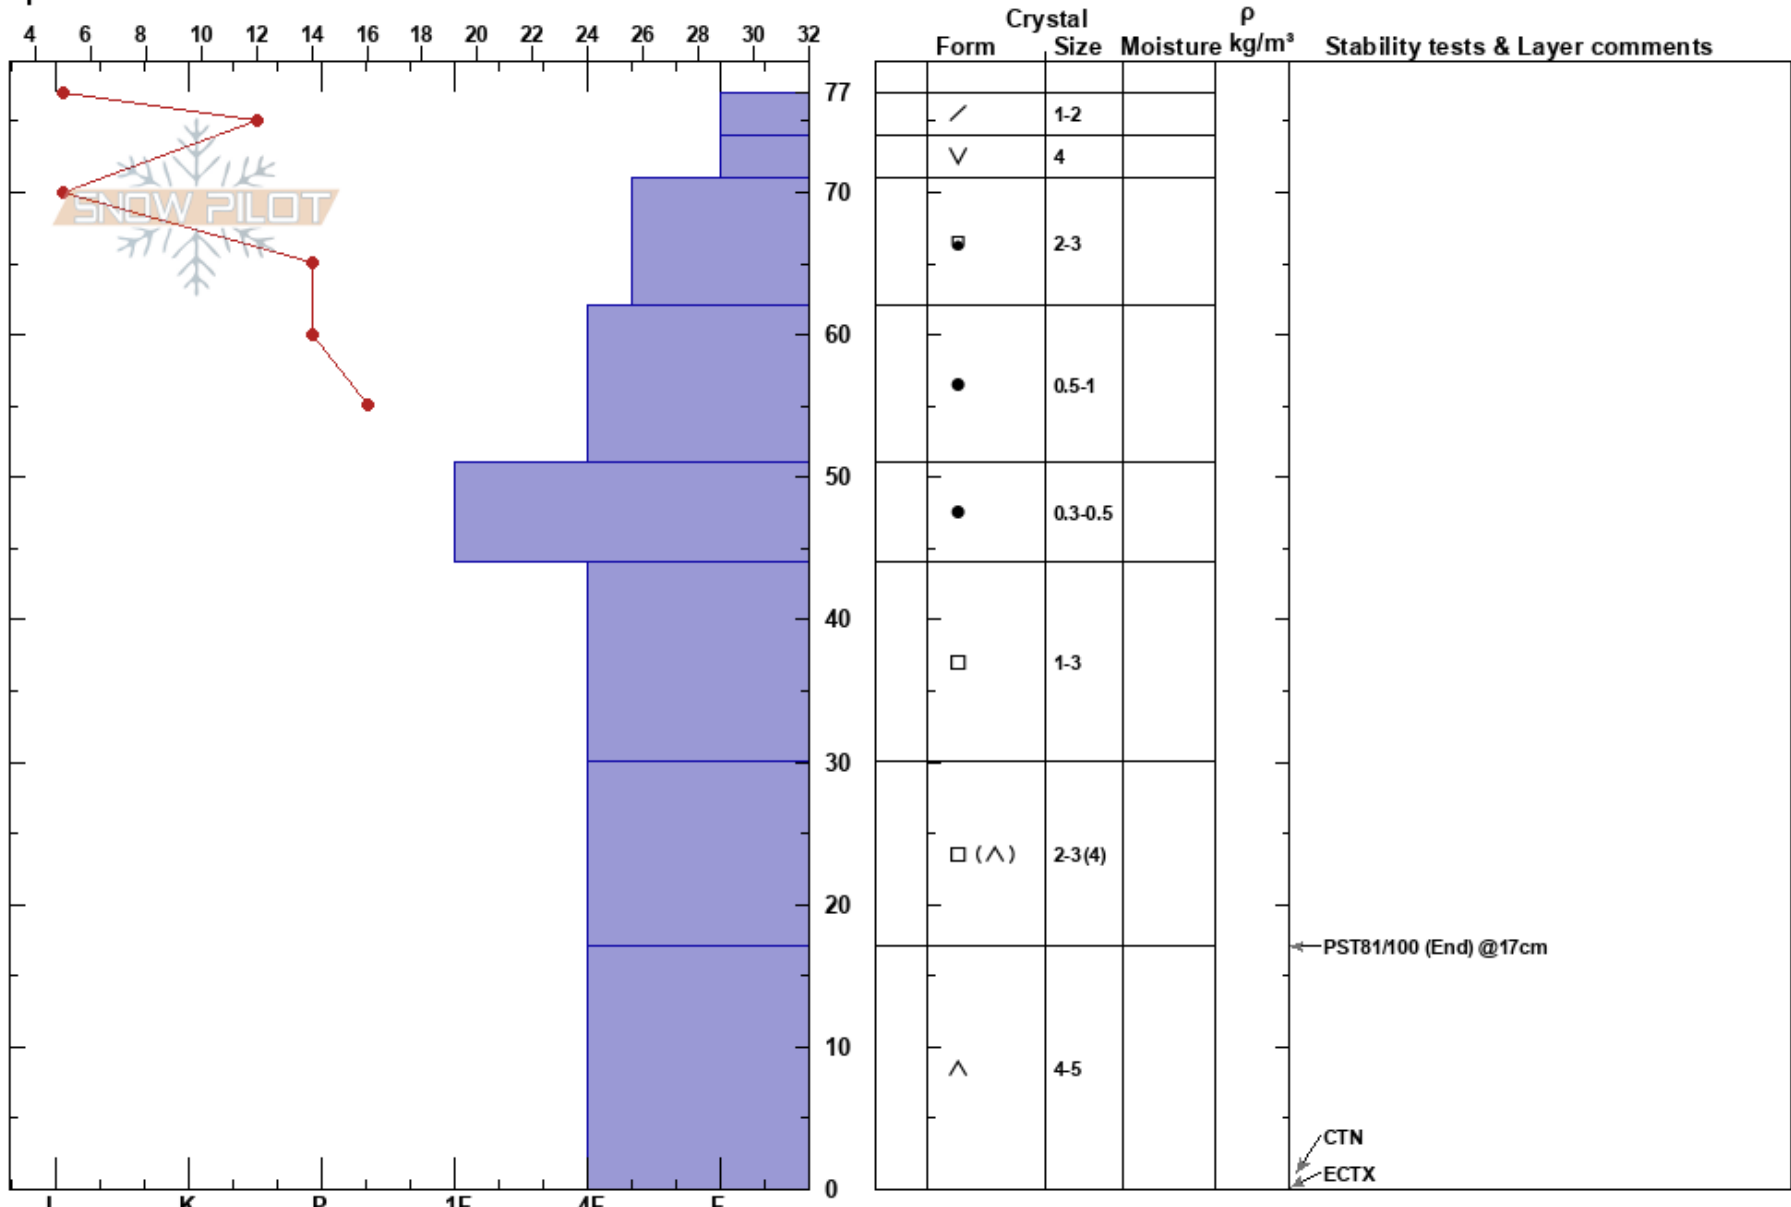

Loveland NW
 Loveland Ski Area
 CO
Elevation: 3642 m
Aspect: 303°
Specifics:

Kate Rath
 12/12/2024 - 12:42pm
Co-ord: 39.67111N, -105.89750W
Slope Angle: 24°
Wind Loading:

Stability:
Air Temperature: 35°F
Sky Cover: FEW
Precipitation: NO
Wind: Calm

HS:77
PF:64
PS:13
 17-0cm: Problematic layer

Notes: Pit was dug on a NW aspect at treeline above the boundary for Dave's Ditch in Loveland Ski Area.