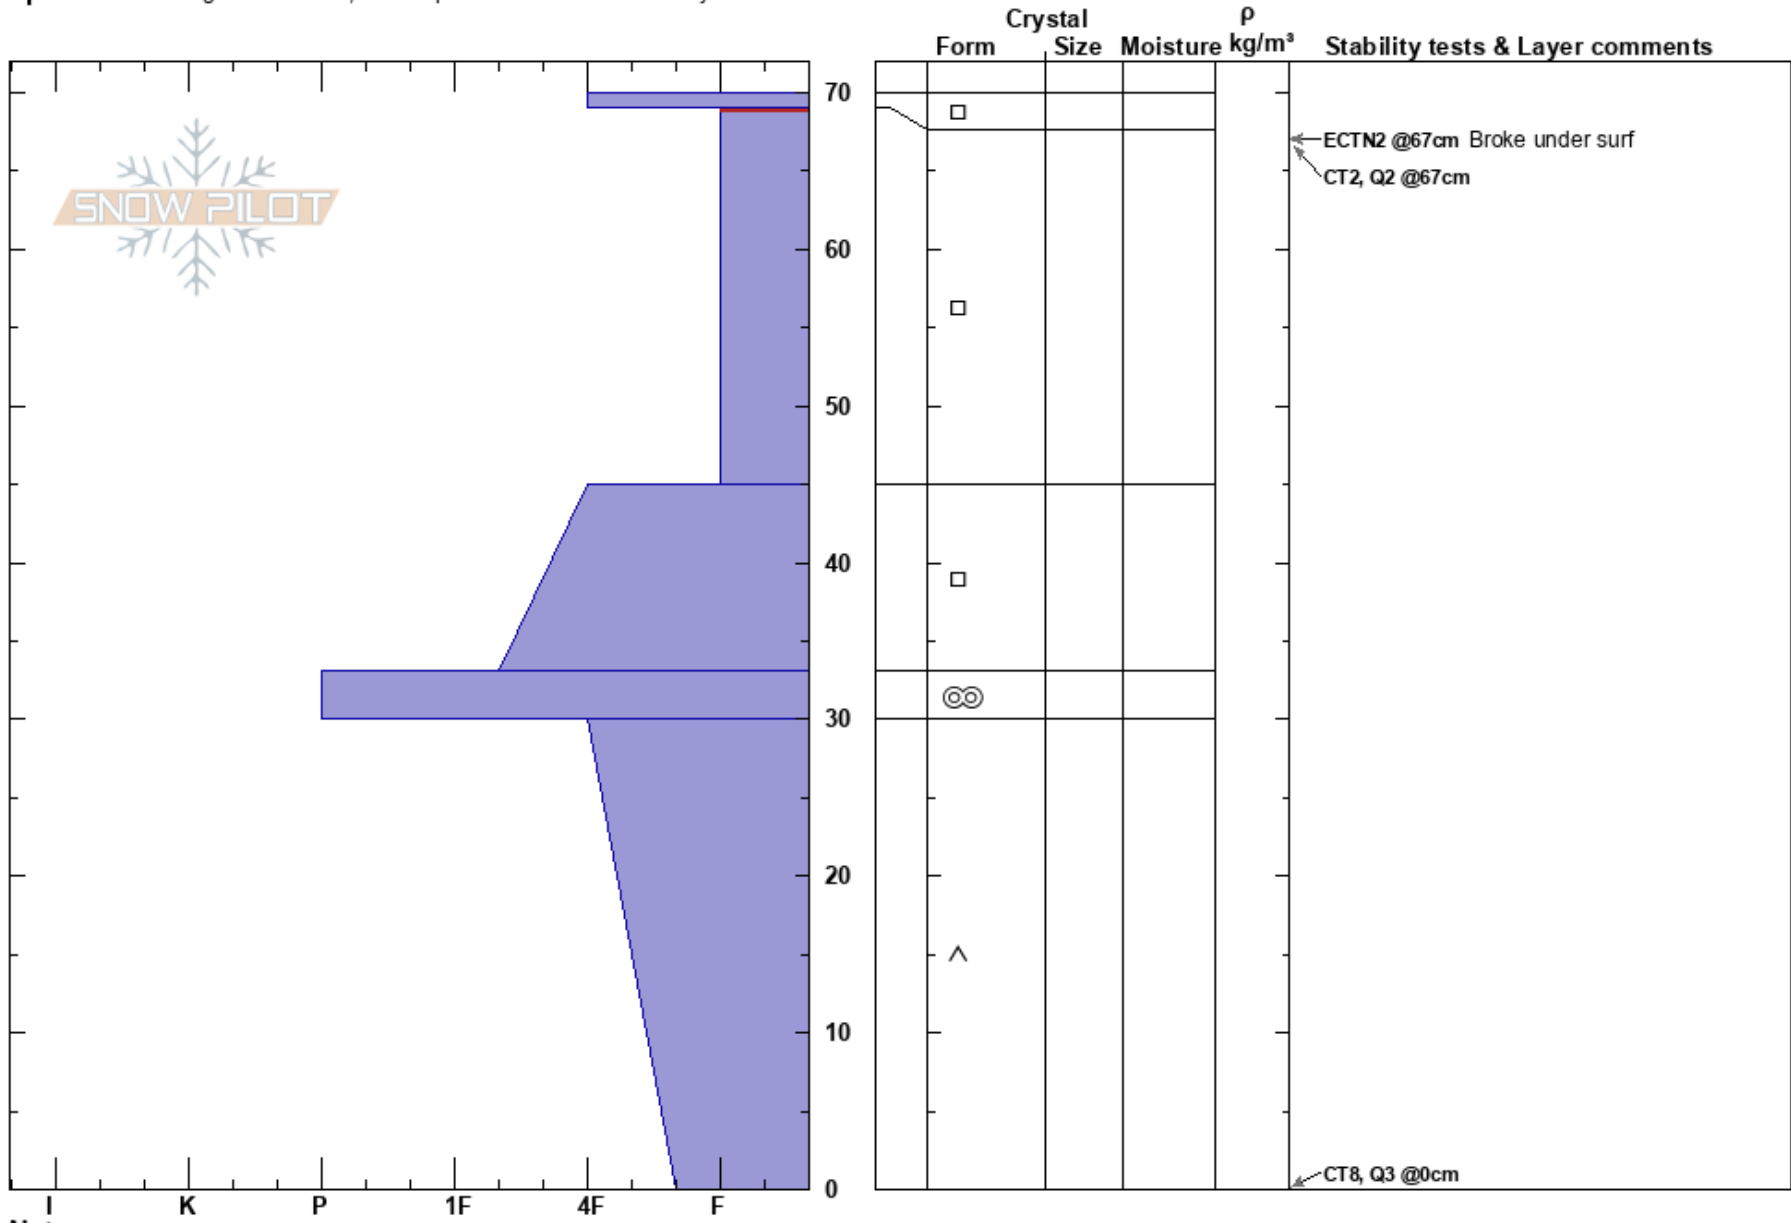

Boss Hog
 Northern Wasatch
 UT
 Elevation: 8400 ft
 Aspect: N

Frank Waikart
 12/12/2024 - 1:00pm
 Co-ord:
 Slope Angle: 32°
 Wind Loading:

Stability:
 Air Temperature: 2°C
 Sky Cover: CLR
 Precipitation: NO
 Wind: SW Light Breeze

HS:70
 PF:60
 PS:15
 69-45cm: Problematic layer

Specifics: Pit dug in a Ski Area; Pit is representative of backcountry

Crystal Form	Crystal Size	Moisture	ρ kg/m ³	Stability tests & Layer comments
□				ECTN2 @67cm Broke under surf CT2, Q2 @67cm
□				
□				
⊗				
^				
				CT8, Q3 @0cm