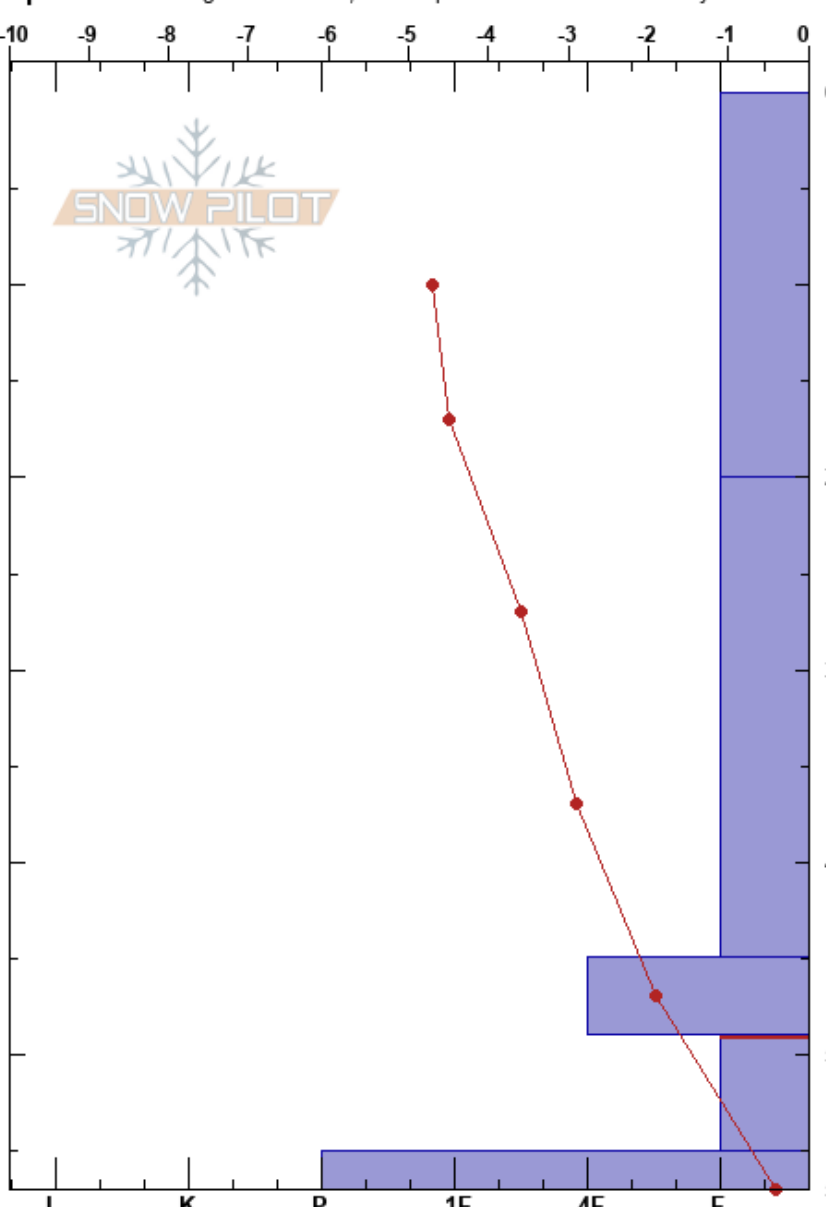

Pika Profile
 Lake Louise Ski
 AB
 Elevation: 2250 m
 Aspect: S
 Specifics: Pit dug in a Ski Area; Pit is representative of backcountry

Lake Louise
 11/12/2024 - 14:00
 Co-ord: 51.46183N, -116.11802W
 Slope Angle: 5°
 Wind Loading:

Stability: **HS:57**
 Air Temperature: -3°C **PF:50** 49-55cm: Problematic layer
 Sky Cover: OVC
 Precipitation: NO
 Wind: N Light Breeze

Form	Crystal		Moisture	ρ kg/m ³	Stability tests & Layer comments
	Size				
/	1				
/	1		D		
□	1-2		D		
□	1-2		D		
A	2-4		D		← ECTP19 @49cm ← CT12, SC @49cm
⊙⊙			M		