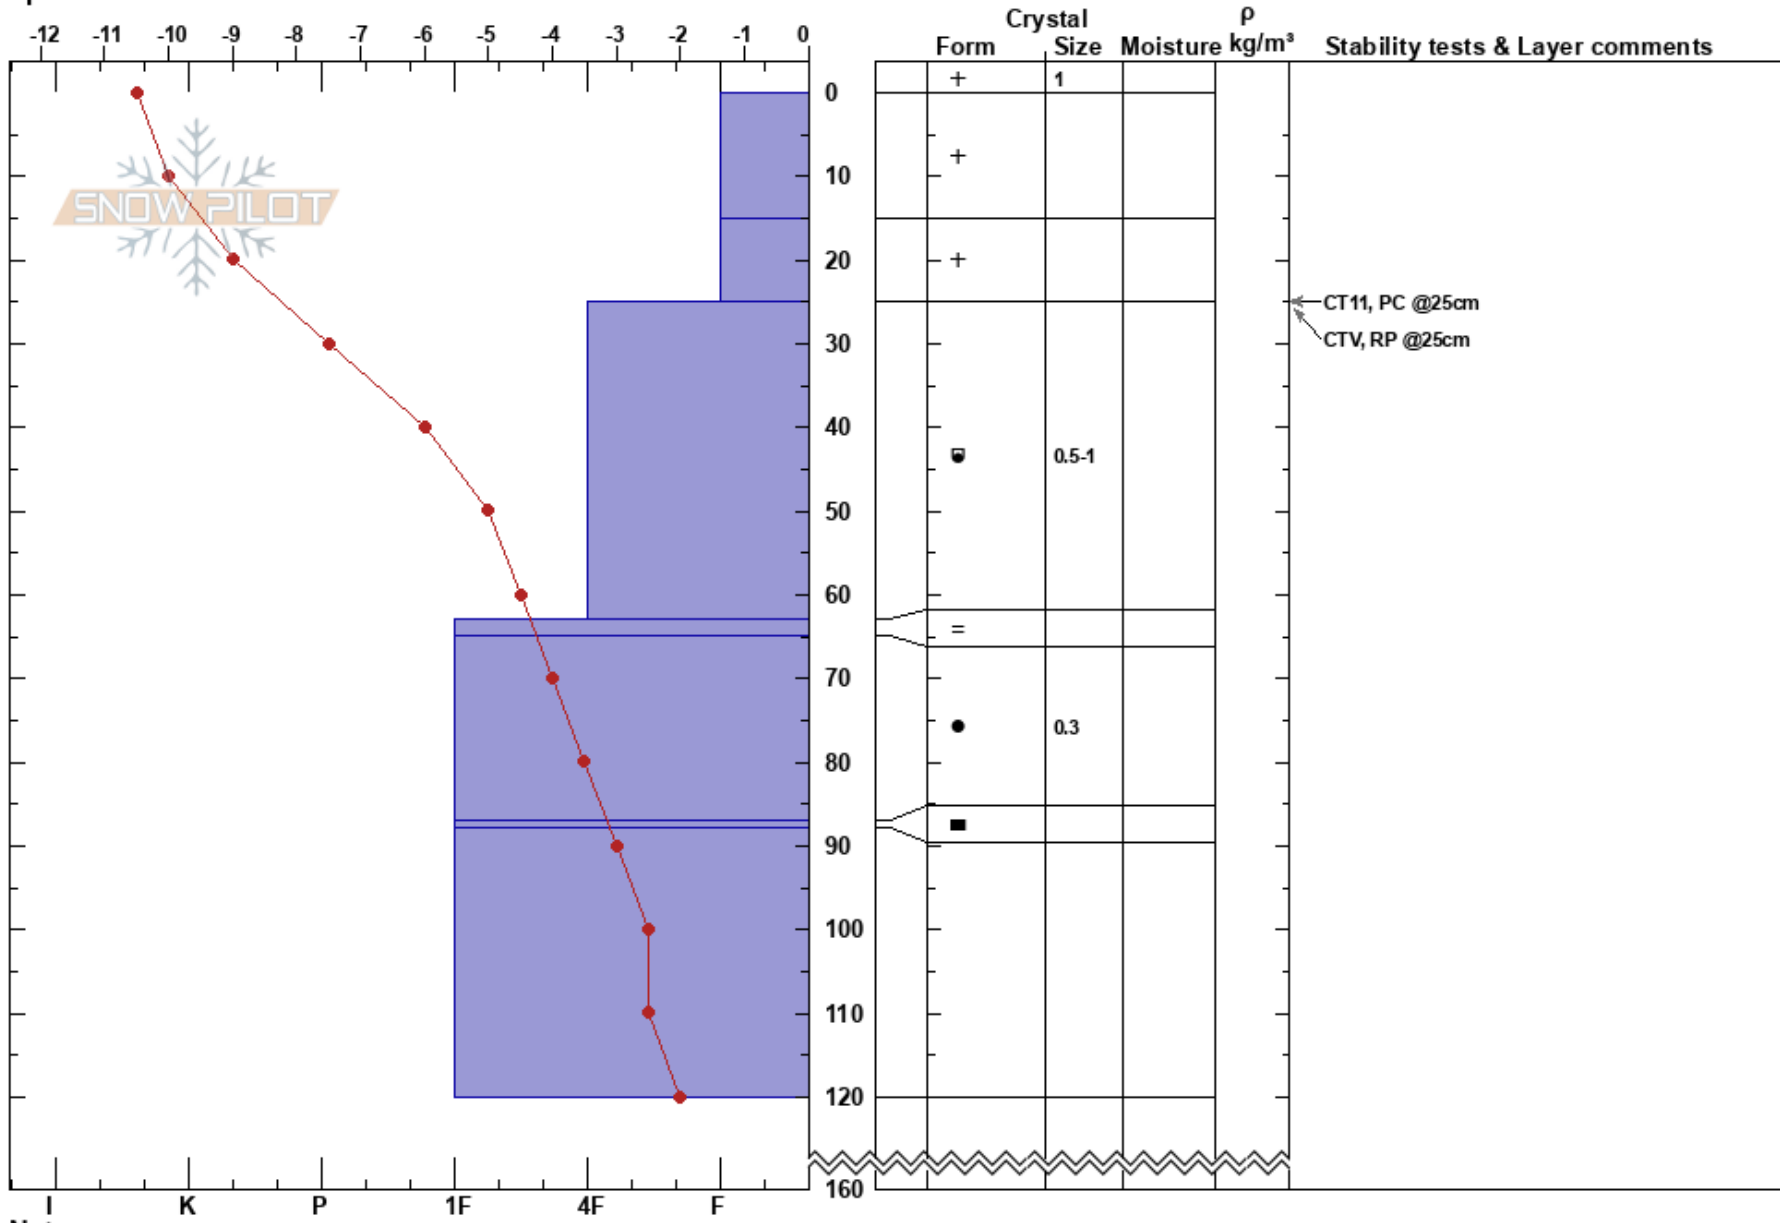

Burger Butte
 Wallowas
 OR
 Elevation: 7700 ft
 Aspect: 330°
 Specifics:

Victor McNeil
 12/10/2024 - 2:00pm
 Co-ord: 11T 458940E 4998890N
 Slope Angle: 36°
 Wind Loading:

Stability: **HS:160**
 Air Temperature: -0.5°C
 Sky Cover: FEW
 Precipitation: NO
 Wind: Calm
 Layer Notes: 63-65cm: Problematic layer