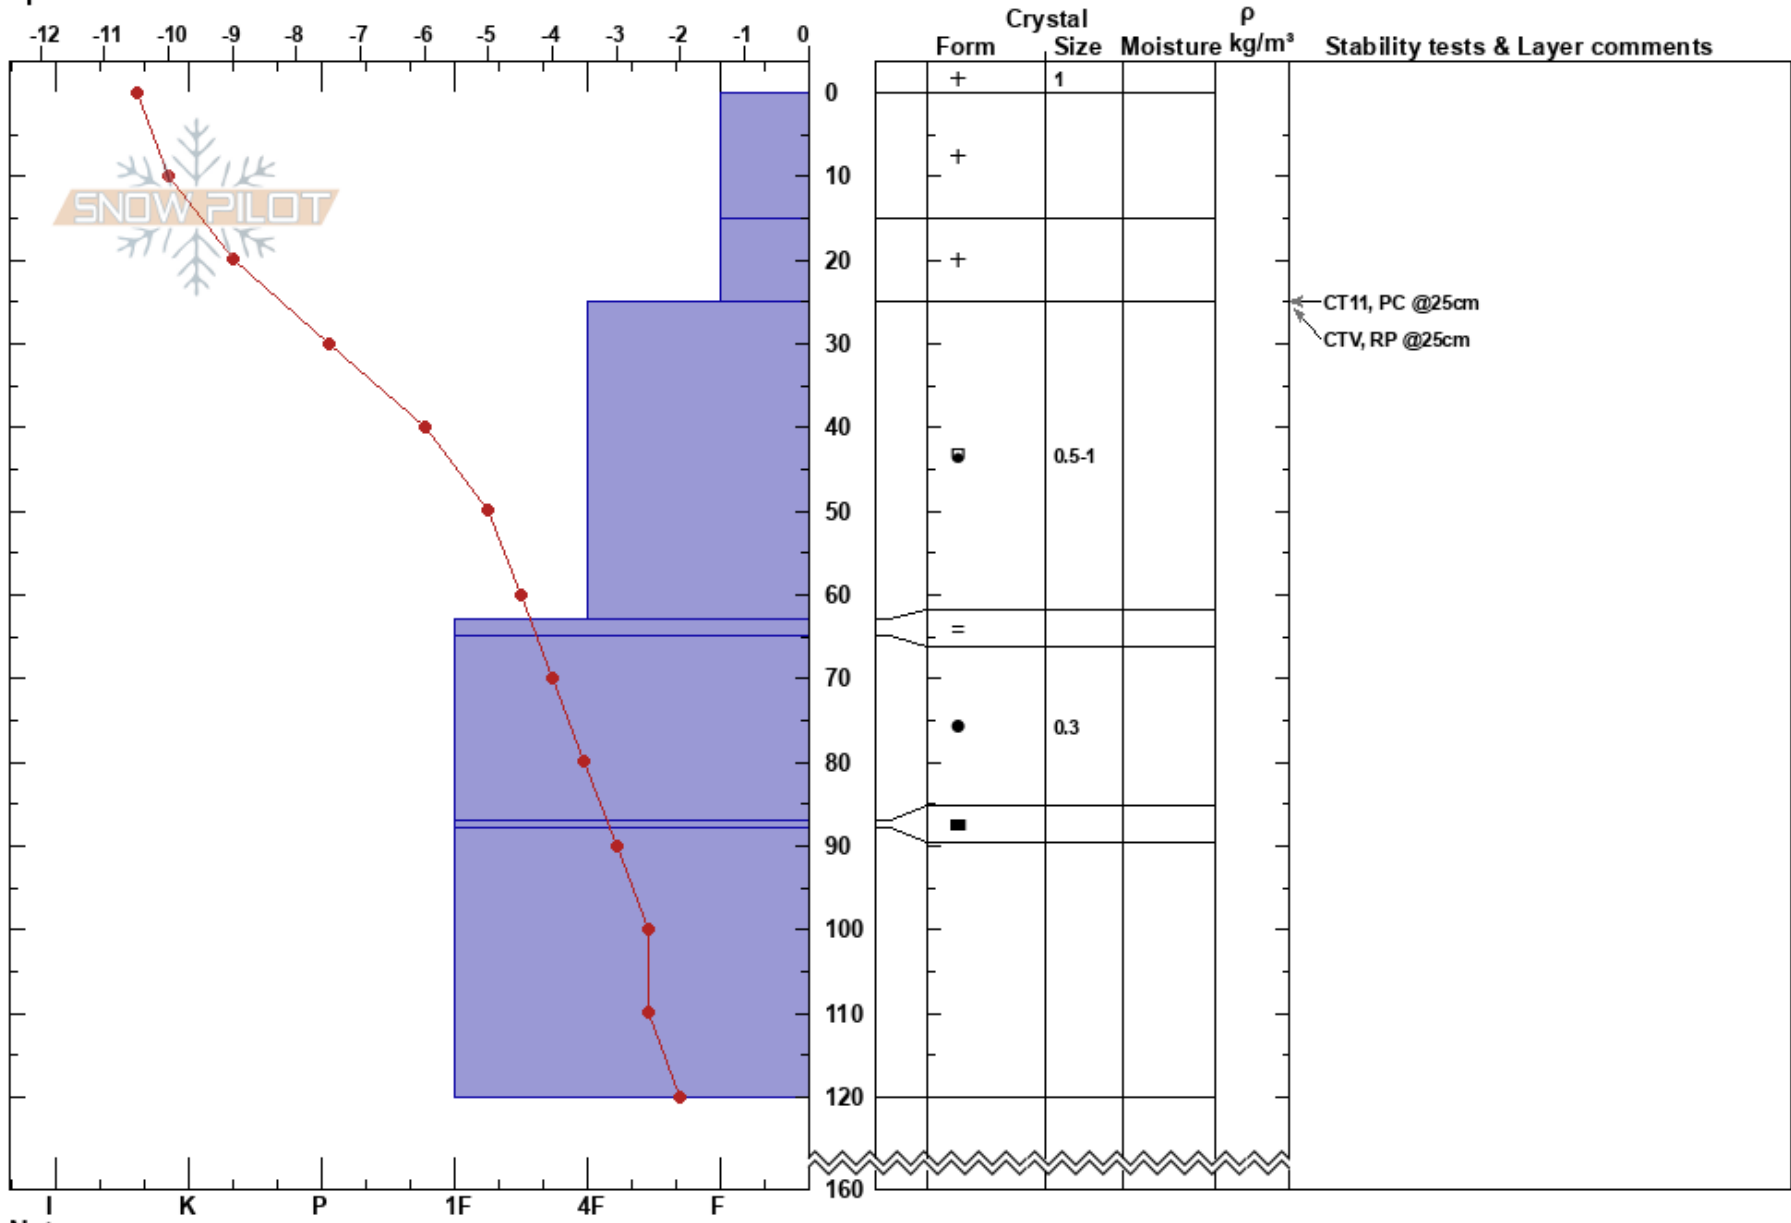

Burger Butte
 Wallowas
 OR
 Elevation: 7700 ft
 Aspect: 330°
 Specifics:

Victor McNeil
 12/10/2024 - 2:00pm
 Co-ord: 11T 458940E 4998890N
 Slope Angle: 36°
 Wind Loading:

Stability:
 Air Temperature: -0.5°C
 Sky Cover: FEW
 Precipitation: NO
 Wind: Calm

HS:160
 Layer Notes:
 63-65cm: Problematic layer

Notes: