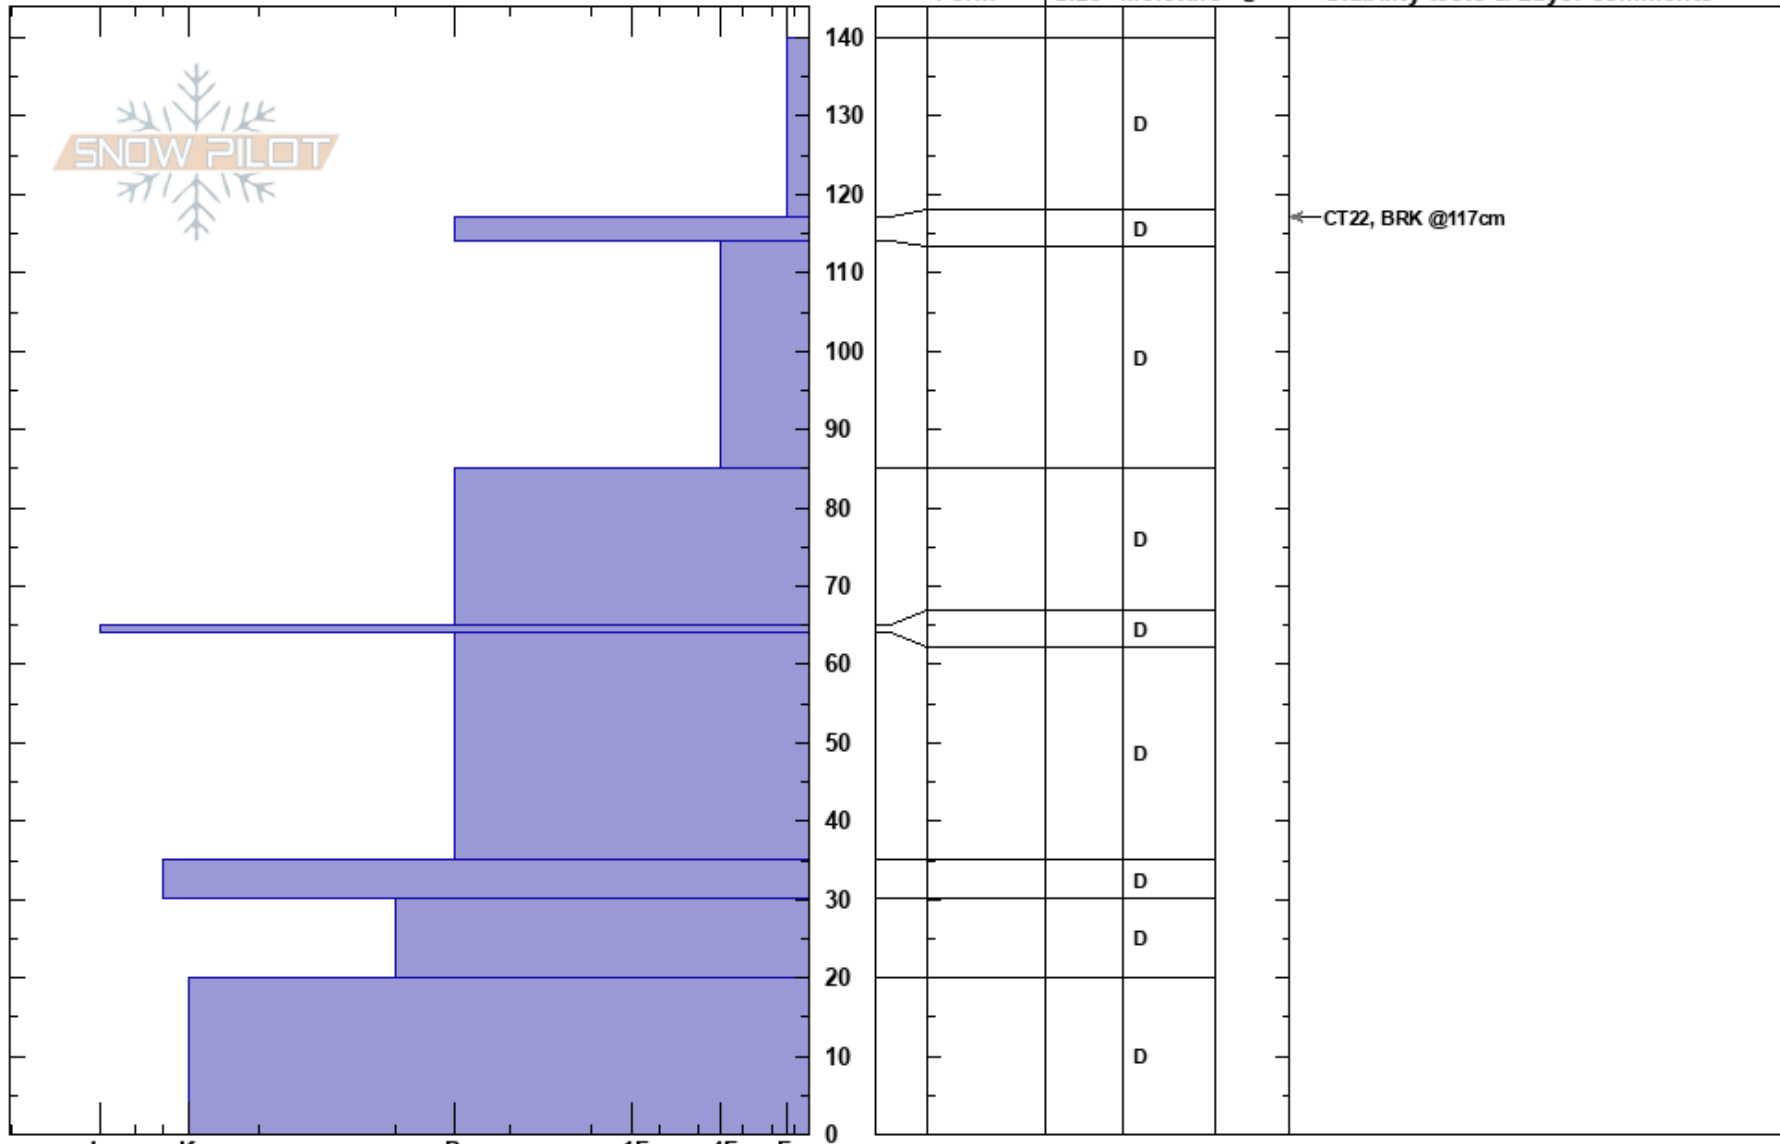

Russia

Co-ord: 51.39766N, 104.84637E

Sky Cover: CLR

PF:30

Elevation: 1250 m

Slope Angle: 30°

Precipitation: NO

Aspect: SW

Wind Loading: previous

Wind: Calm

Specifics: Pit dug in a Ski Area; Pit is representative of backcountry; Ski tracks on slope; We skied slope

Crystal Form	Size	Moisture	ρ kg/m³	Stability tests & Layer comments