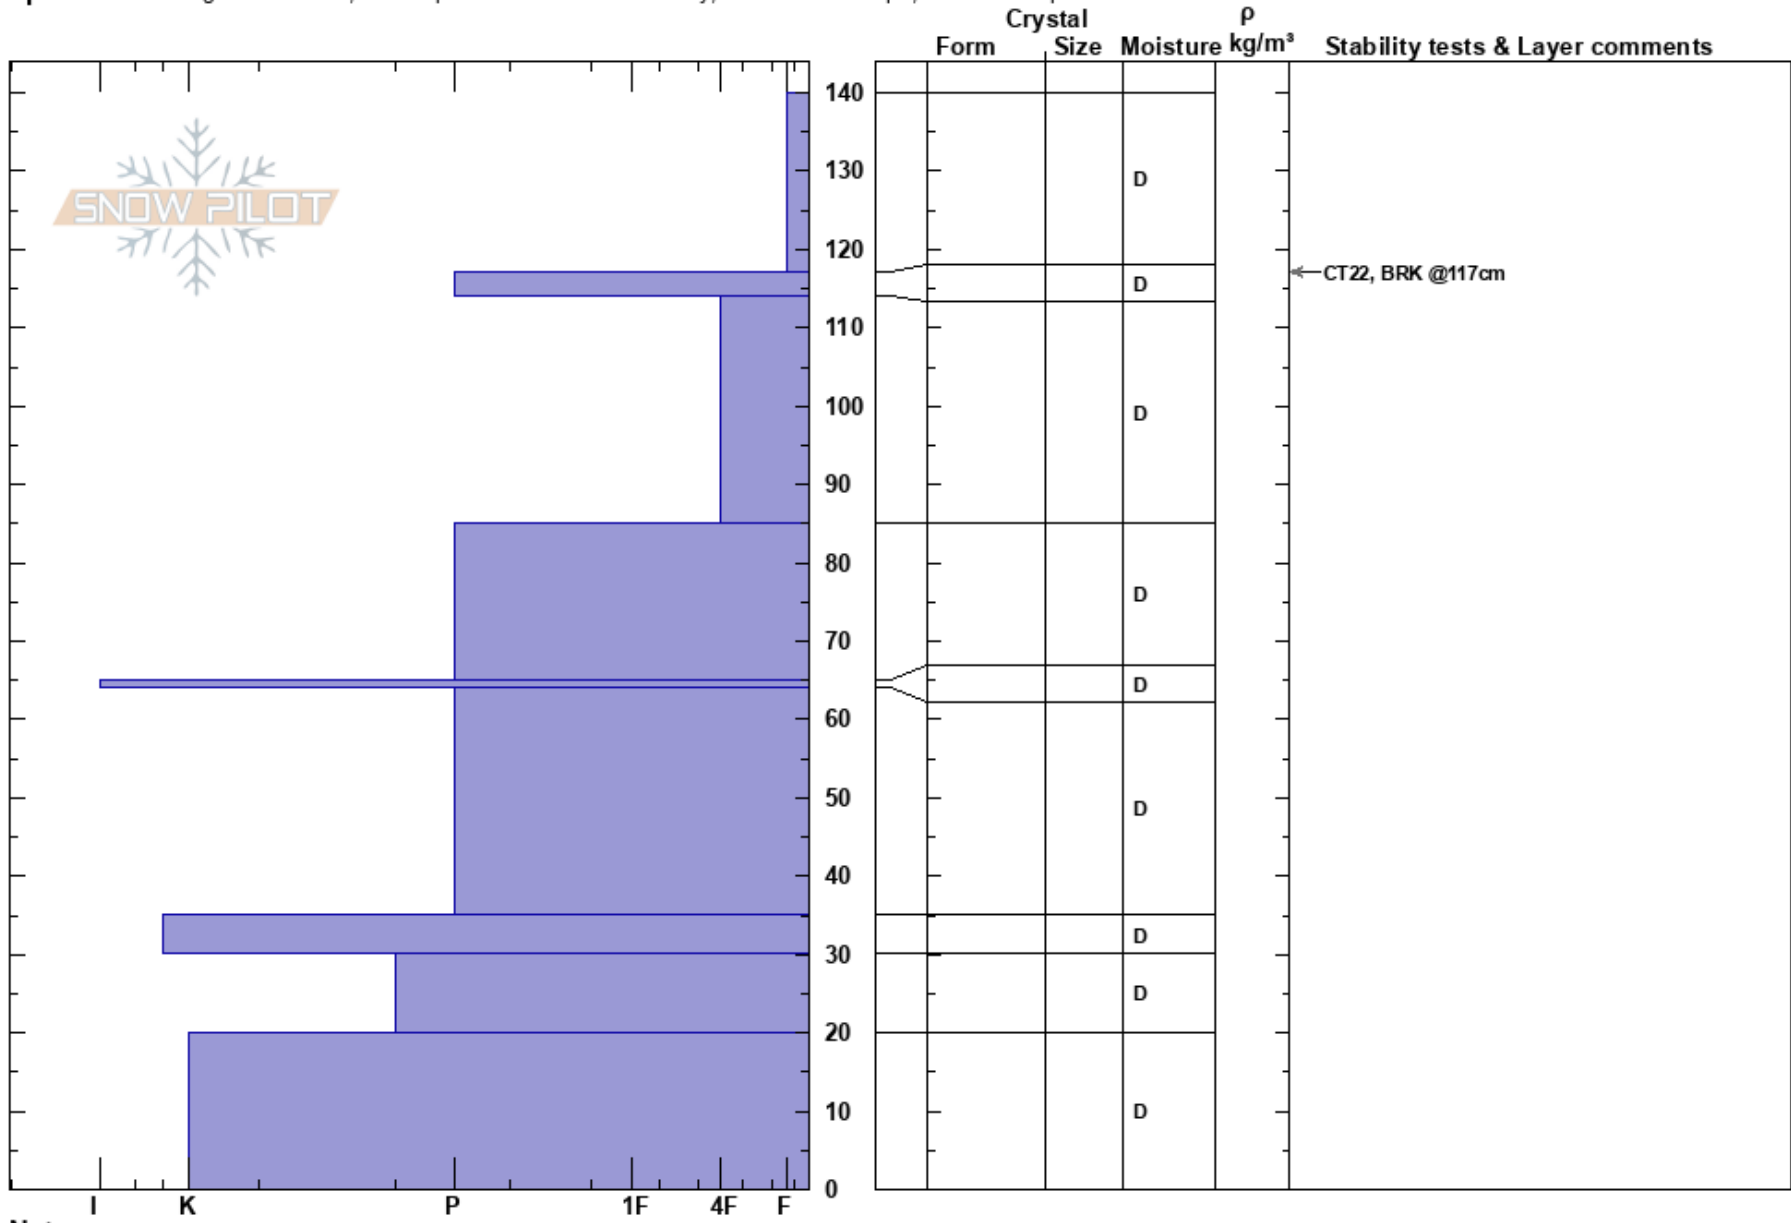

PF:30

Russia

Co-ord: 51.39766N, 104.84637E

Sky Cover: CLR

PS:20

Elevation: 1250 m

Slope Angle: 30°

Precipitation: NO

Wind: Calm

Aspect: SW

Wind Loading: previous

Specifics: Pit dug in a Ski Area; Pit is representative of backcountry; Ski tracks on slope; We skied slope

Notes: