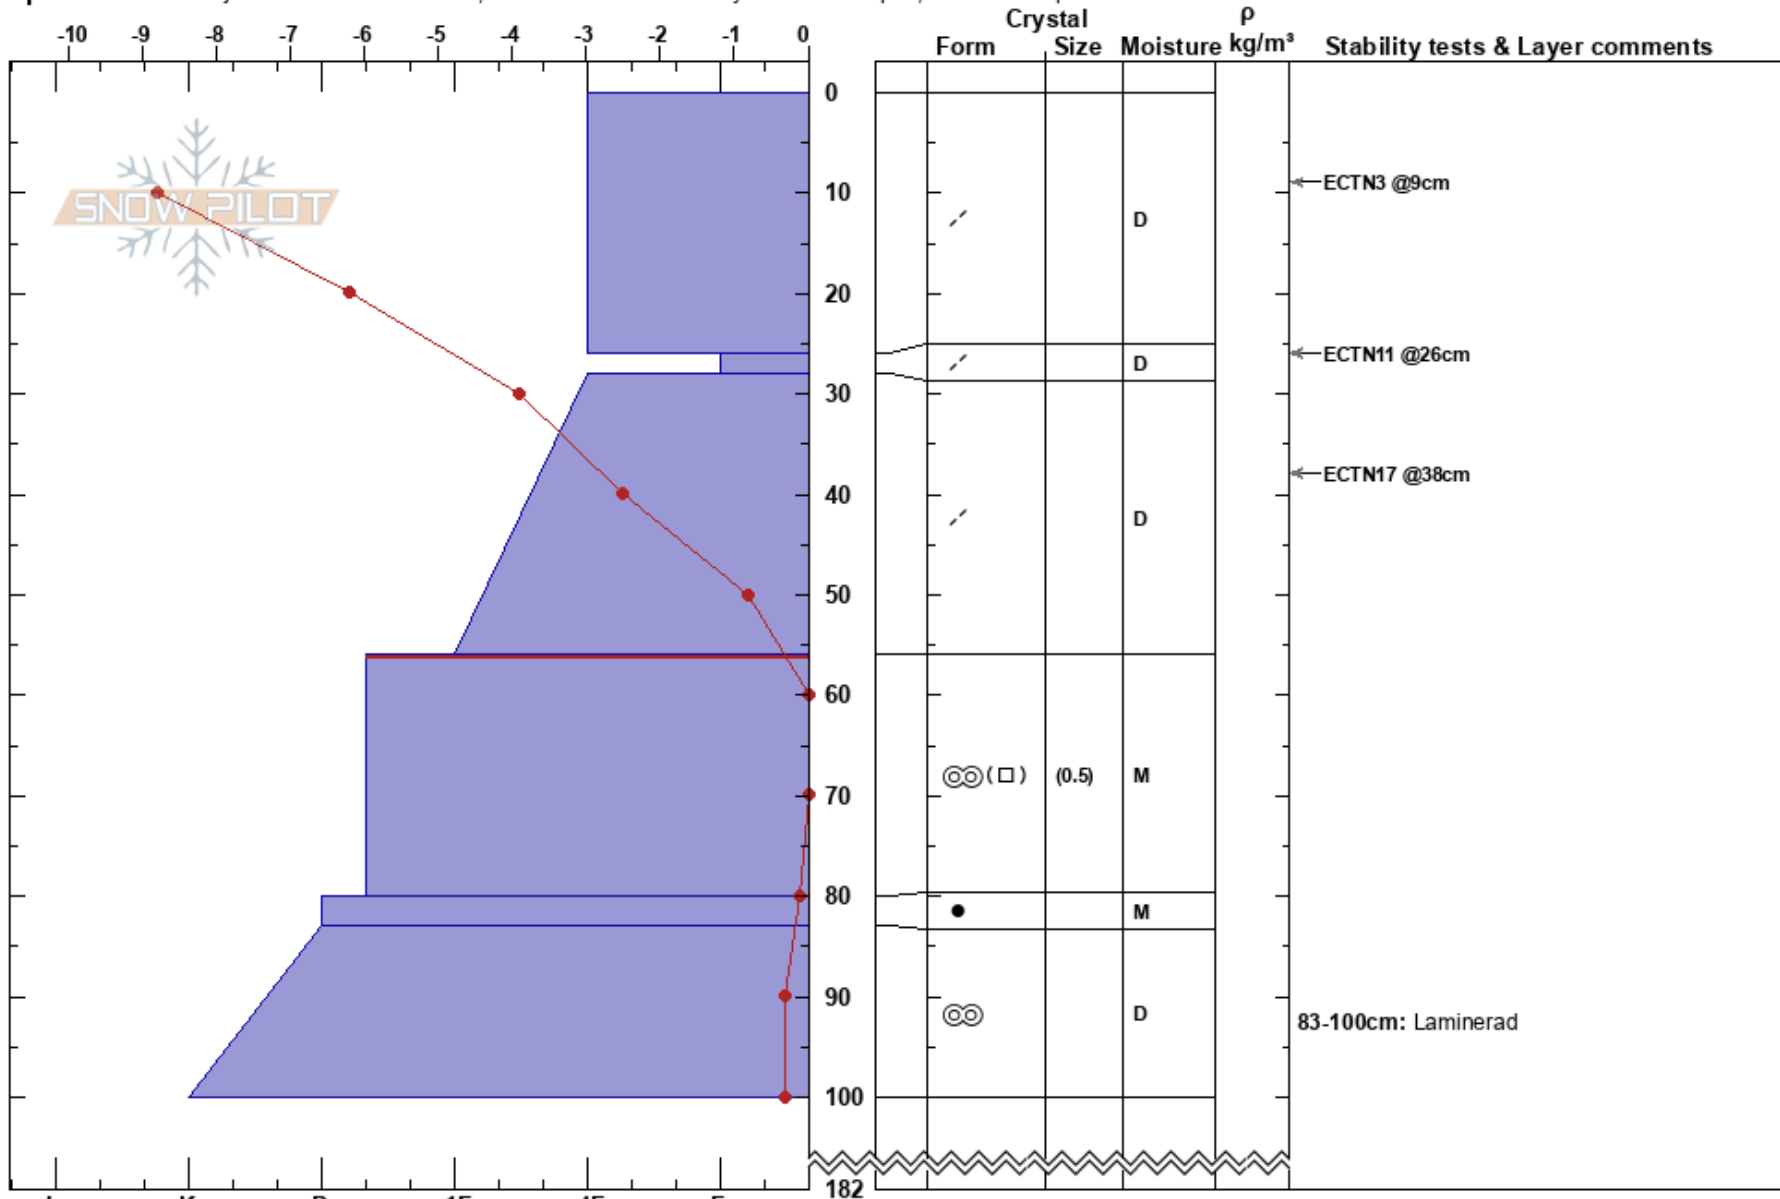

Falkstolen
 Västra Vindelfjällen
 Sweden
 Elevation: 800 m
 Aspect: 130°

Anton Grindgärds
 12/12/2024 - 11:00
 Co-ord: 33W 488674E 7335092N
 Slope Angle: 26°
 Wind Loading: previous

Stability:
 Air Temperature: -9.2°C PF:40
 Sky Cover: OVC
 Precipitation: NO
 Wind: NW Light Breeze

HS:182
 56-80cm: Problematic layer
 83-100cm: Laminerad

Specifics: Pit is adjacent to avalanche: flank; Recent avalanche activity on similar slopes; We skied slope

Notes: Öppen konvex läformation med bra fetch. Tre D1 WS -24-36h i branter under hängdrivor i området.