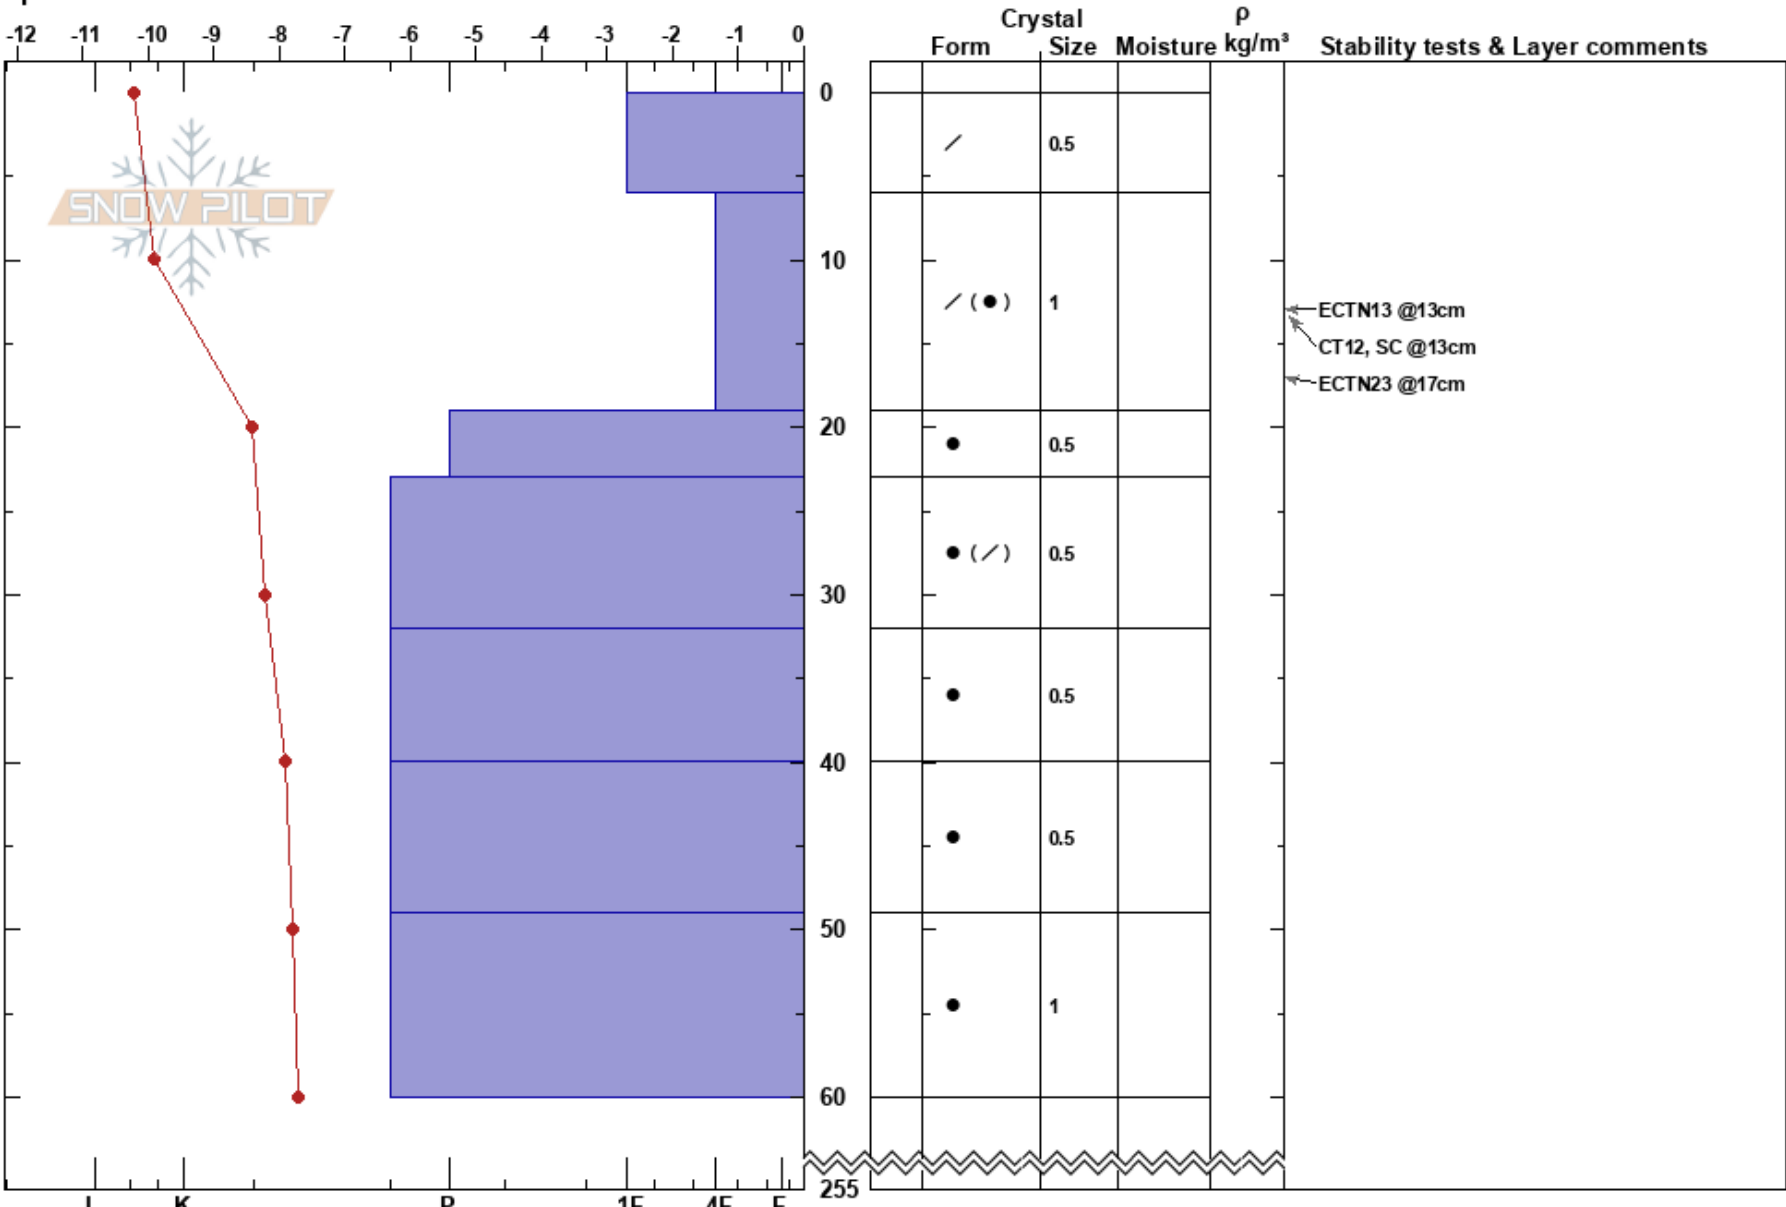

Nordsida Lillgeten
 Snasahögarna
 Sweden
Elevation: 1110 m
Aspect: N
Specifics:

Robie Islam
 12/02/2018 - 09:40
Co-ord:
Slope Angle: 26°
Wind Loading: no

Stability: **HS:255** **Layer Notes:**
Air Temperature: -9.6°C **PF:8**
Sky Cover: BKN
Precipitation: NO
Wind: S Moderate